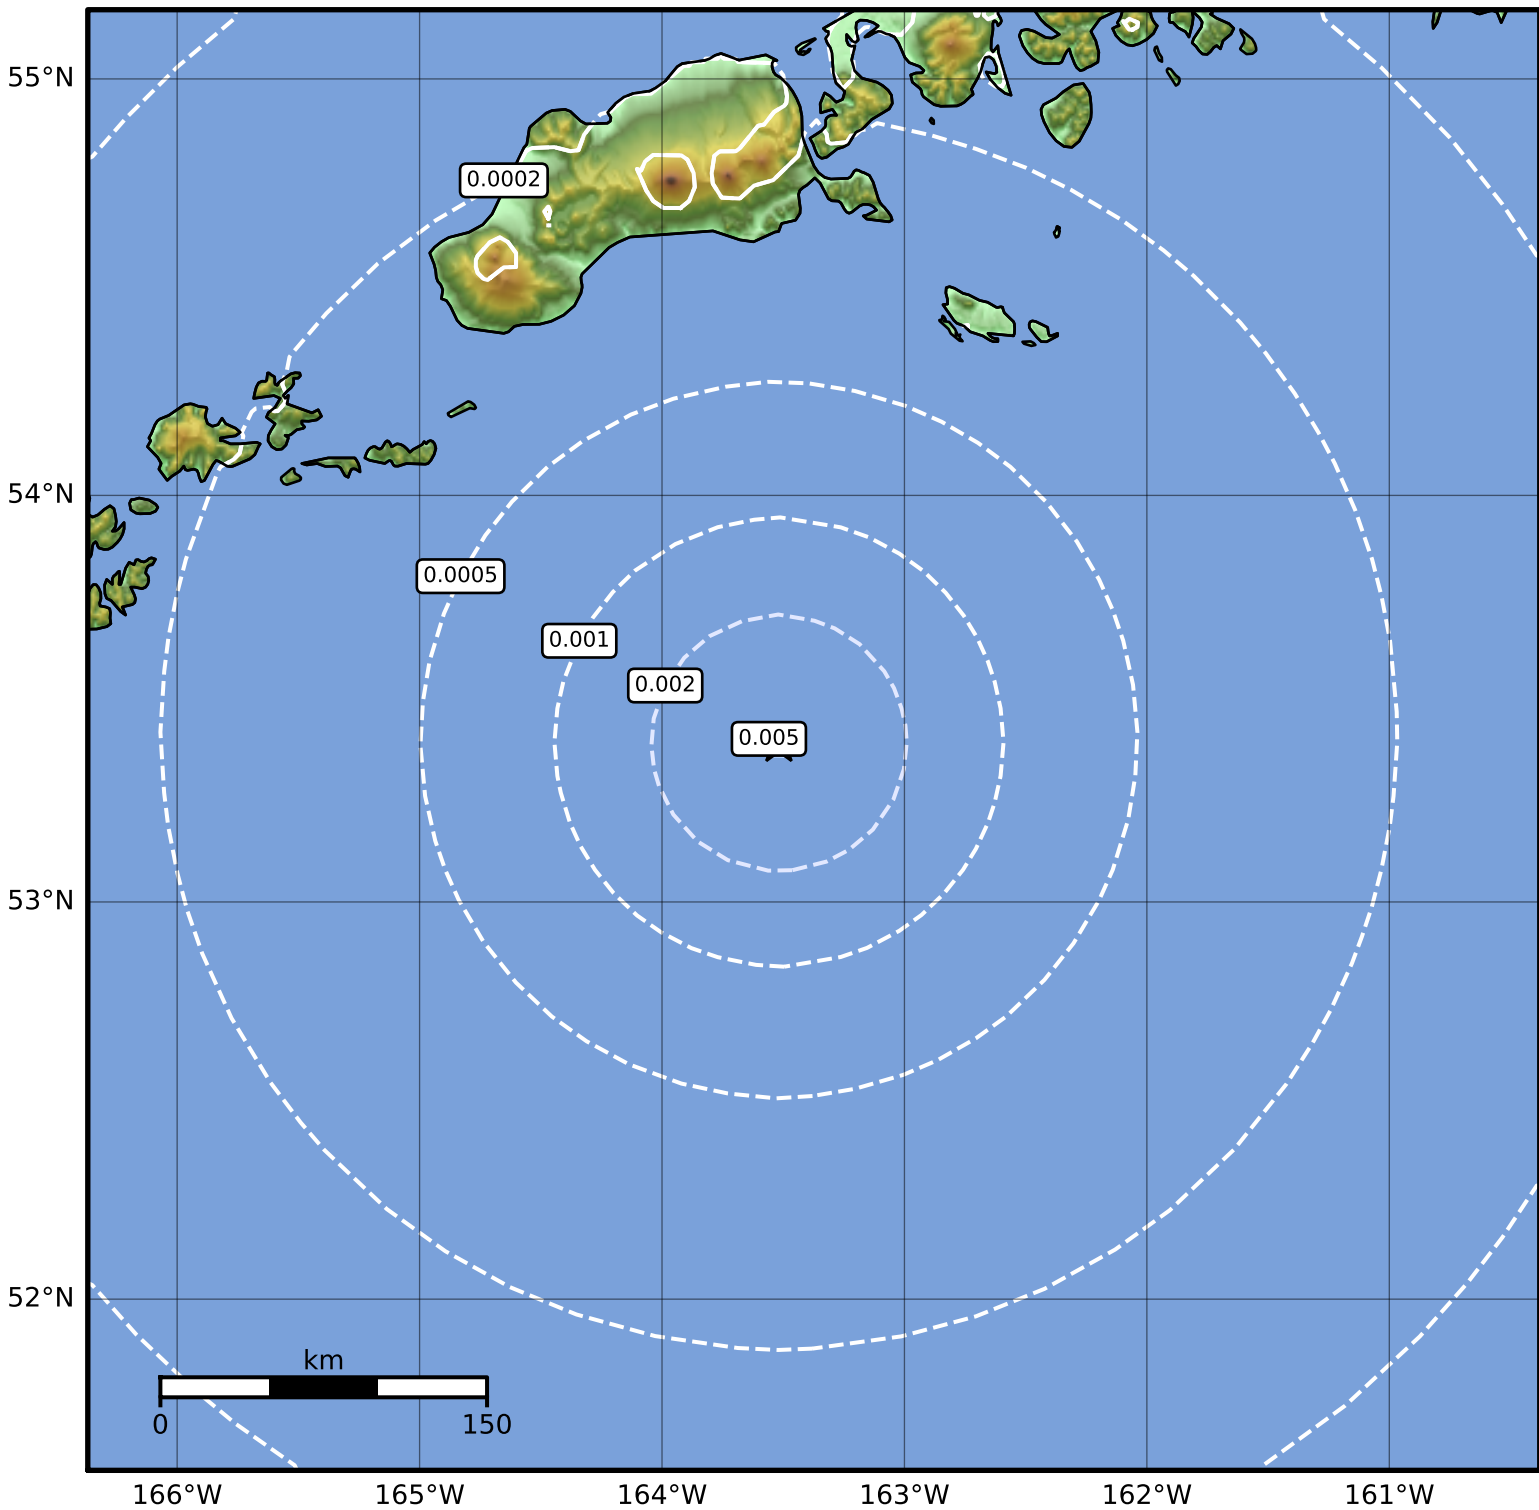

3.0 Second Peak Spectral Acceleration Map Alaska Earthquake Center  
ShakeMap: 162 km (101 miles) S of False Pass  
Jan 21, 2023 04:07:08 UTC M3.8 N53.39 W163.52 Depth: 26.8km ID:ak023yspjl

Scale based on Worden et al. (2012)

Version 2: Processed 2023-01-21T18:04:36Z

△ Seismic Instrument ○ Reported Intensity

★ Epicenter