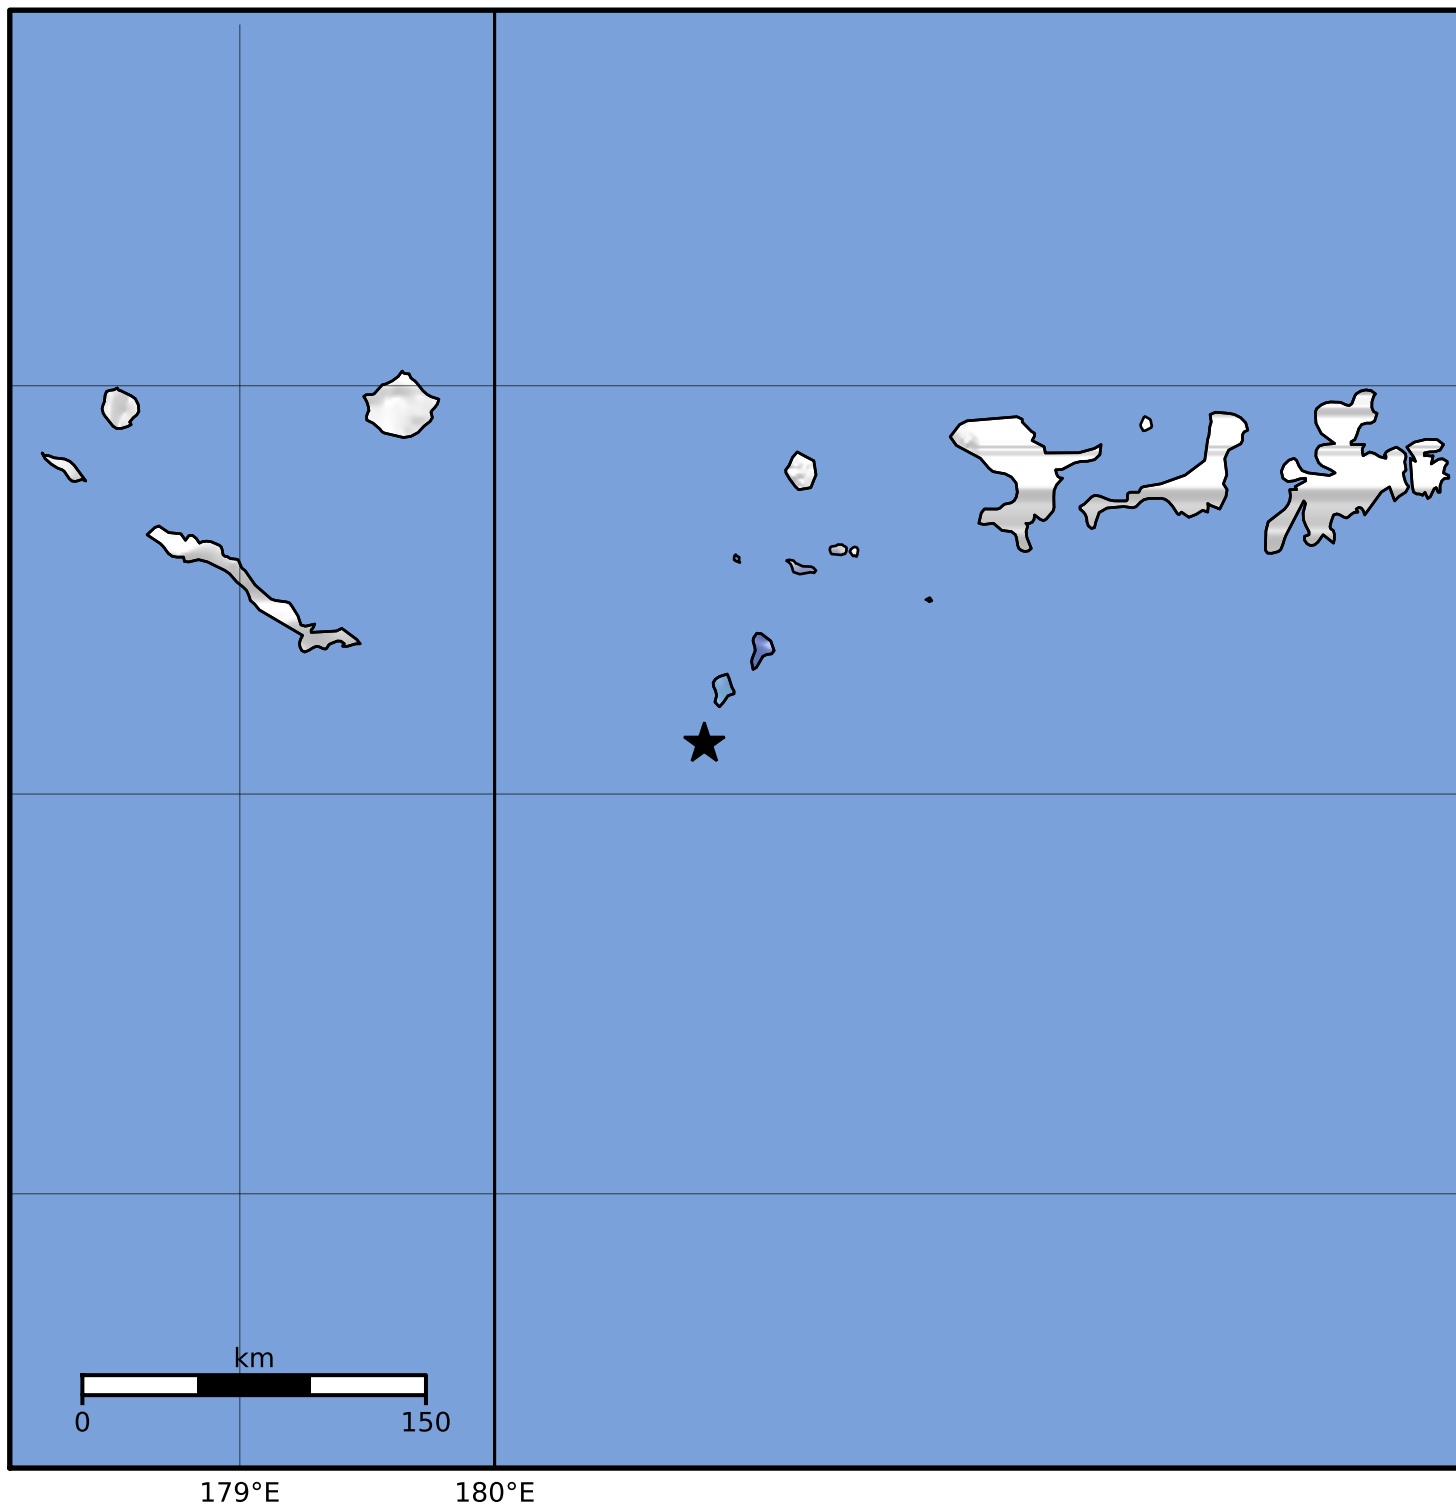

Macroseismic Intensity Map Alaska Earthquake Center
 ShakeMap: 134 km (83 miles) ESE of Amchitka
 Jan 21, 2023 15:37:41 UTC M3.7 N51.12 W179.18 Depth: 3.9km ID:ak023yzftdj

SHAKING	Not felt	Weak	Light	Moderate	Strong	Very strong	Severe	Violent	Extreme
DAMAGE	None	None	None	Very light	Light	Moderate	Moderate/heavy	Heavy	Very heavy
PGA(%g)	<0.0464	0.297	2.76	6.2	11.5	21.5	40.1	74.7	>139
PGV(cm/s)	<0.0215	0.135	1.41	4.65	9.64	20	41.4	85.8	>178
INTENSITY	I	II-III	IV	V	VI	VII	VIII	IX	X+

Scale based on Worden et al. (2012)

Version 2: Processed 2023-01-21T18:33:49Z

△ Seismic Instrument ○ Reported Intensity

★ Epicenter