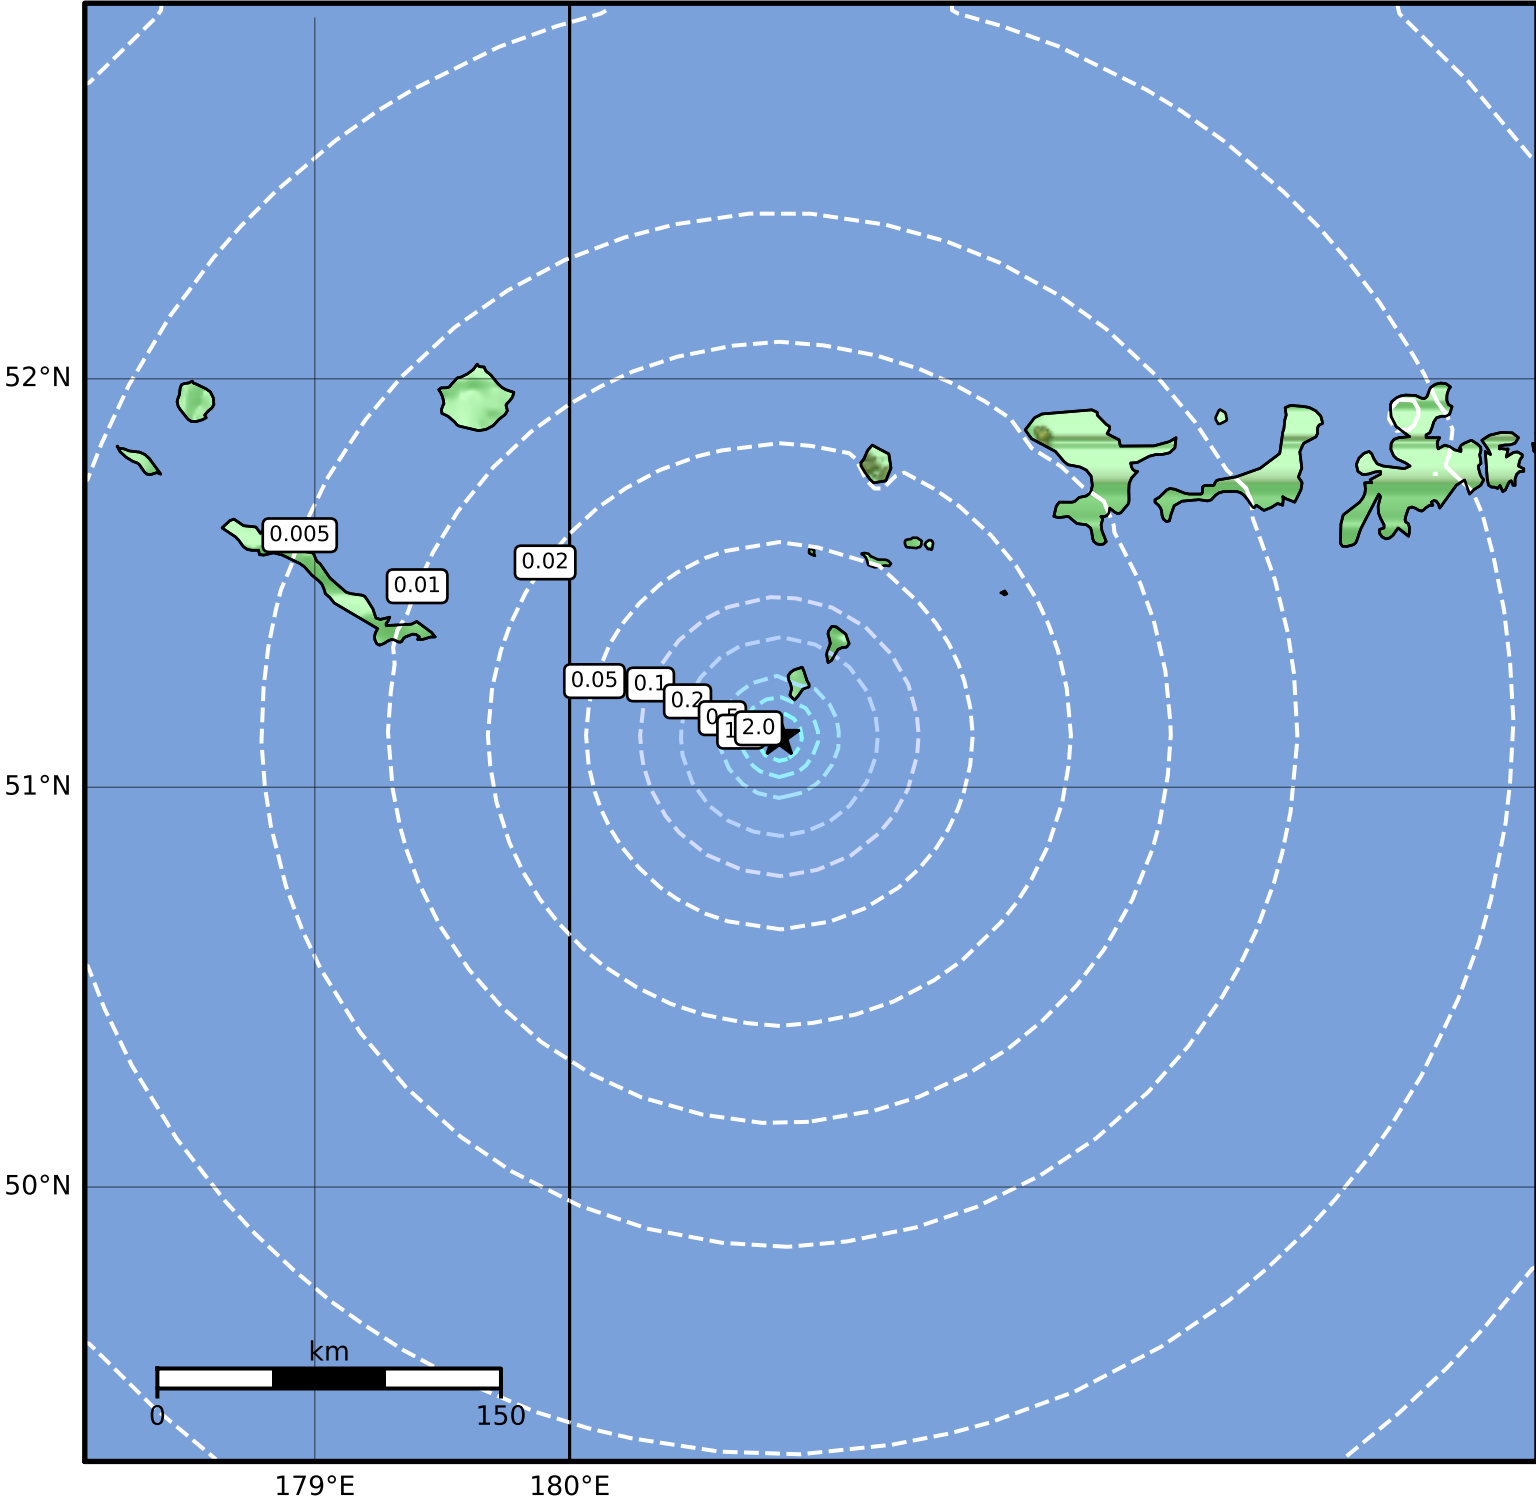

Peak Ground Acceleration Map Alaska Earthquake Center
 ShakeMap: 134 km (83 miles) ESE of Amchitka
 Jan 21, 2023 15:37:41 UTC M3.7 N51.12 W179.18 Depth: 3.9km ID:ak023yzftdj

PGA (%g)	0.1	0.2	0.5	1	2	5	10	20	50	100	200

Scale based on Worden et al. (2012)

Version 2: Processed 2023-01-21T18:33:49Z

△ Seismic Instrument ○ Reported Intensity

★ Epicenter