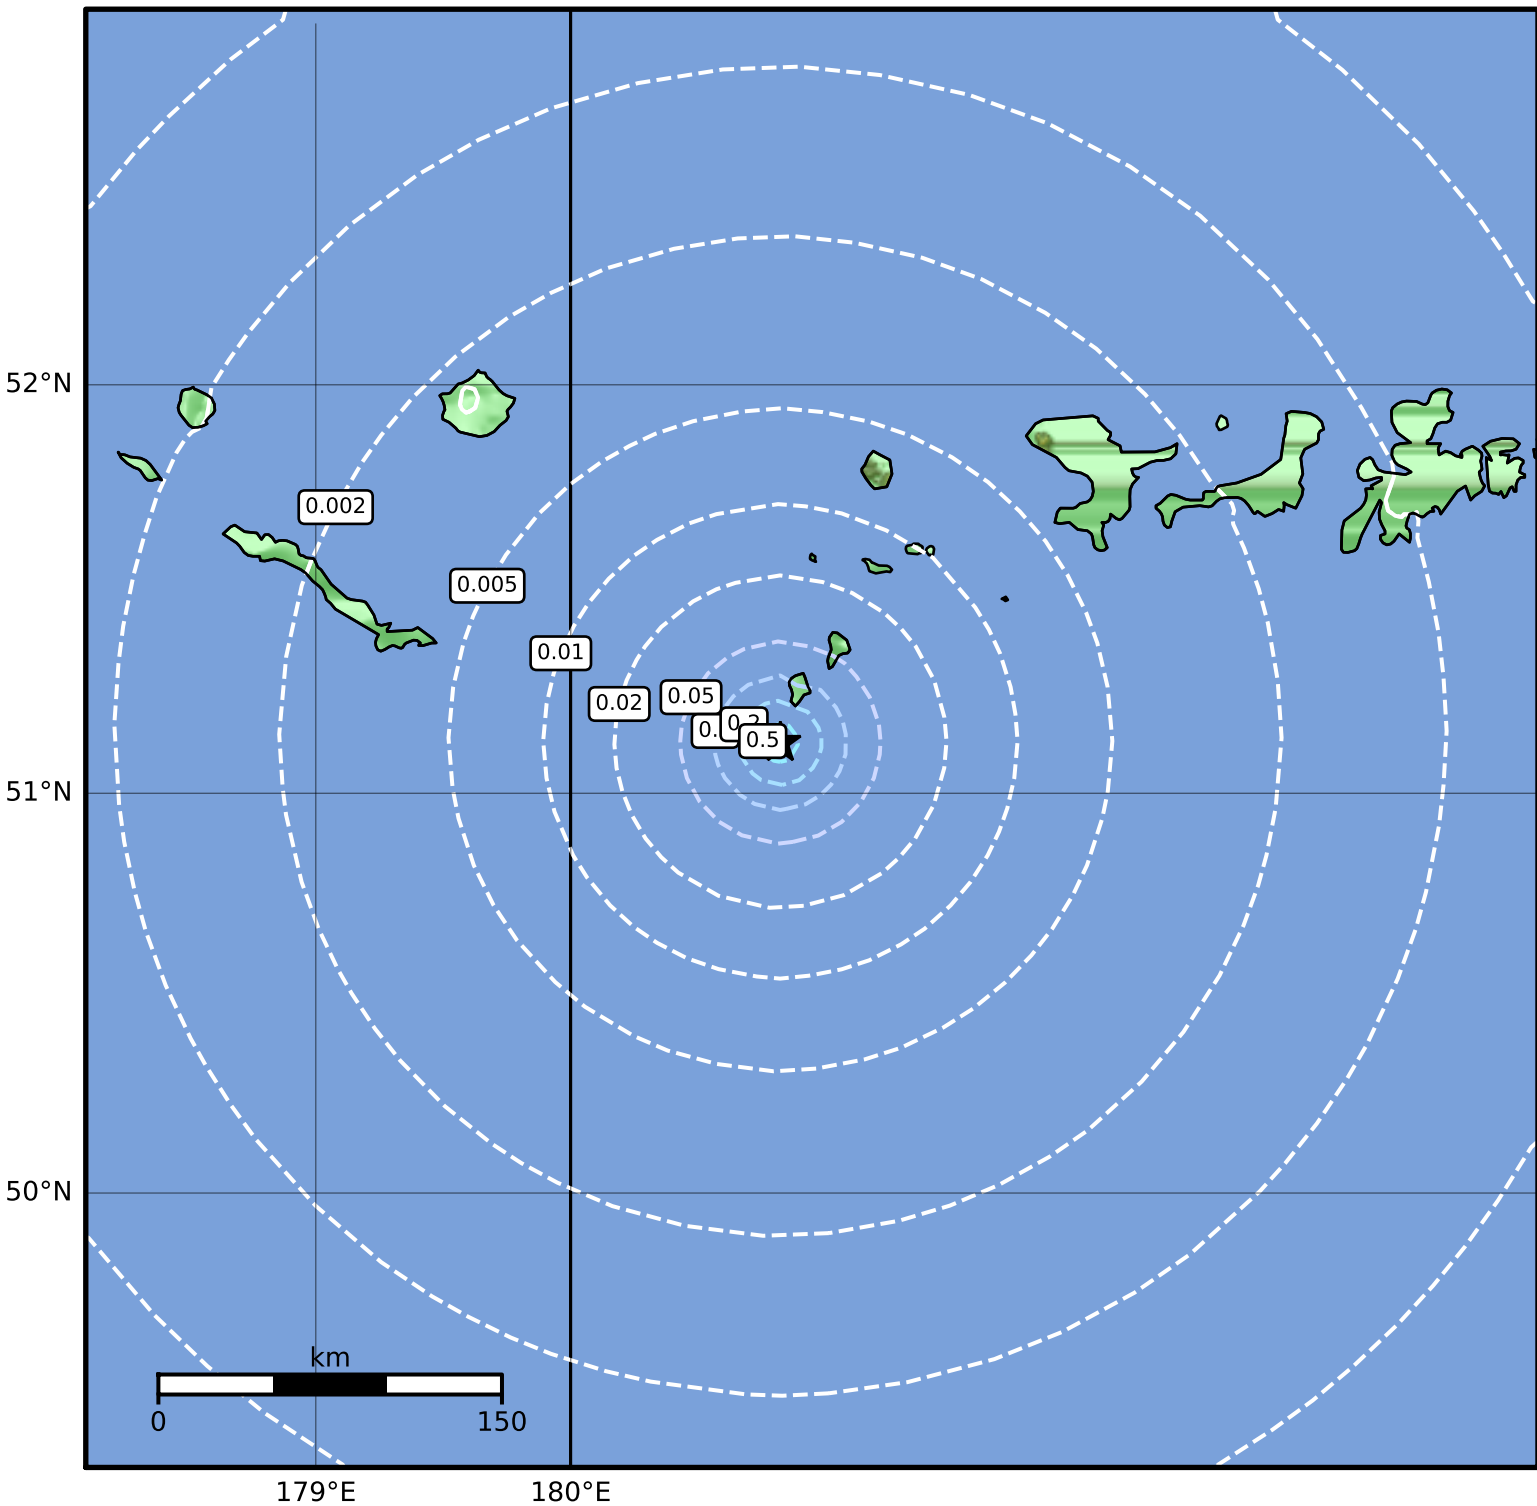

Peak Ground Velocity Map Alaska Earthquake Center
 ShakeMap: 134 km (83 miles) ESE of Amchitka
 Jan 21, 2023 15:37:41 UTC M3.7 N51.12 W179.18 Depth: 3.9km ID:ak023yzftdj

PGV (cm/s)	0.1	0.2	0.5	1	2	5	10	20	50	100	200
-------------------	------------	------------	------------	----------	----------	----------	-----------	-----------	-----------	------------	------------

Scale based on Worden et al. (2012)

Version 2: Processed 2023-01-21T18:33:49Z

△ Seismic Instrument ○ Reported Intensity

★ Epicenter