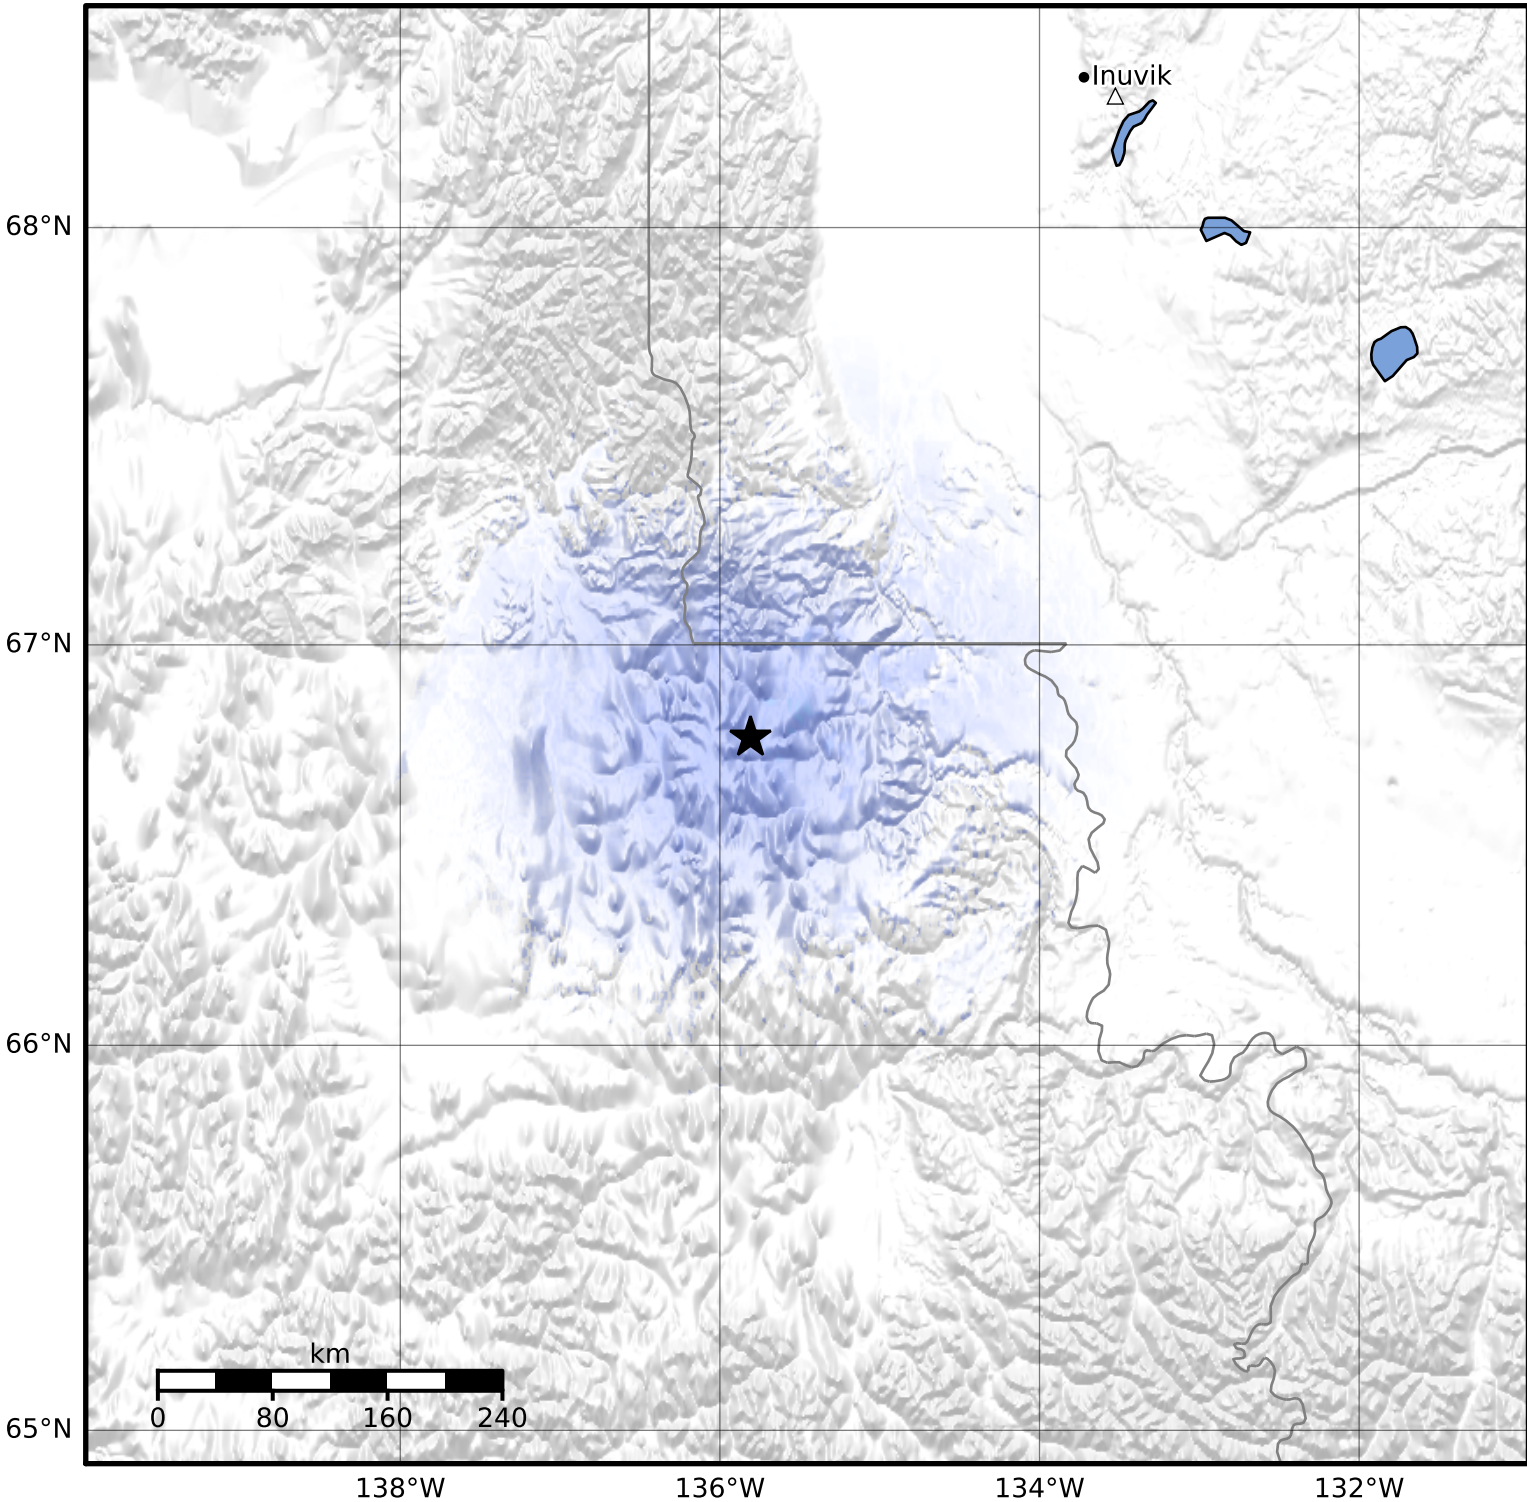

Macroseismic Intensity Map Alaska Earthquake Center
 ShakeMap: 185 km (115 miles) ESE of Old Crow
 Jan 29, 2024 19:14:48 UTC M3.7 N66.77 W135.81 Depth: 39.5km ID:ak0241c9zepq

SHAKING	Not felt	Weak	Light	Moderate	Strong	Very strong	Severe	Violent	Extreme
DAMAGE	None	None	None	Very light	Light	Moderate	Moderate/heavy	Heavy	Very heavy
PGA(%g)	<0.0464	0.297	2.76	6.2	11.5	21.5	40.1	74.7	>139
PGV(cm/s)	<0.0215	0.135	1.41	4.65	9.64	20	41.4	85.8	>178
INTENSITY	I	II-III	IV	V	VI	VII	VIII	IX	X+

Scale based on Worden et al. (2012)

Version 1: Processed 2024-01-30T02:14:21Z

△ Seismic Instrument ○ Reported Intensity

★ Epicenter