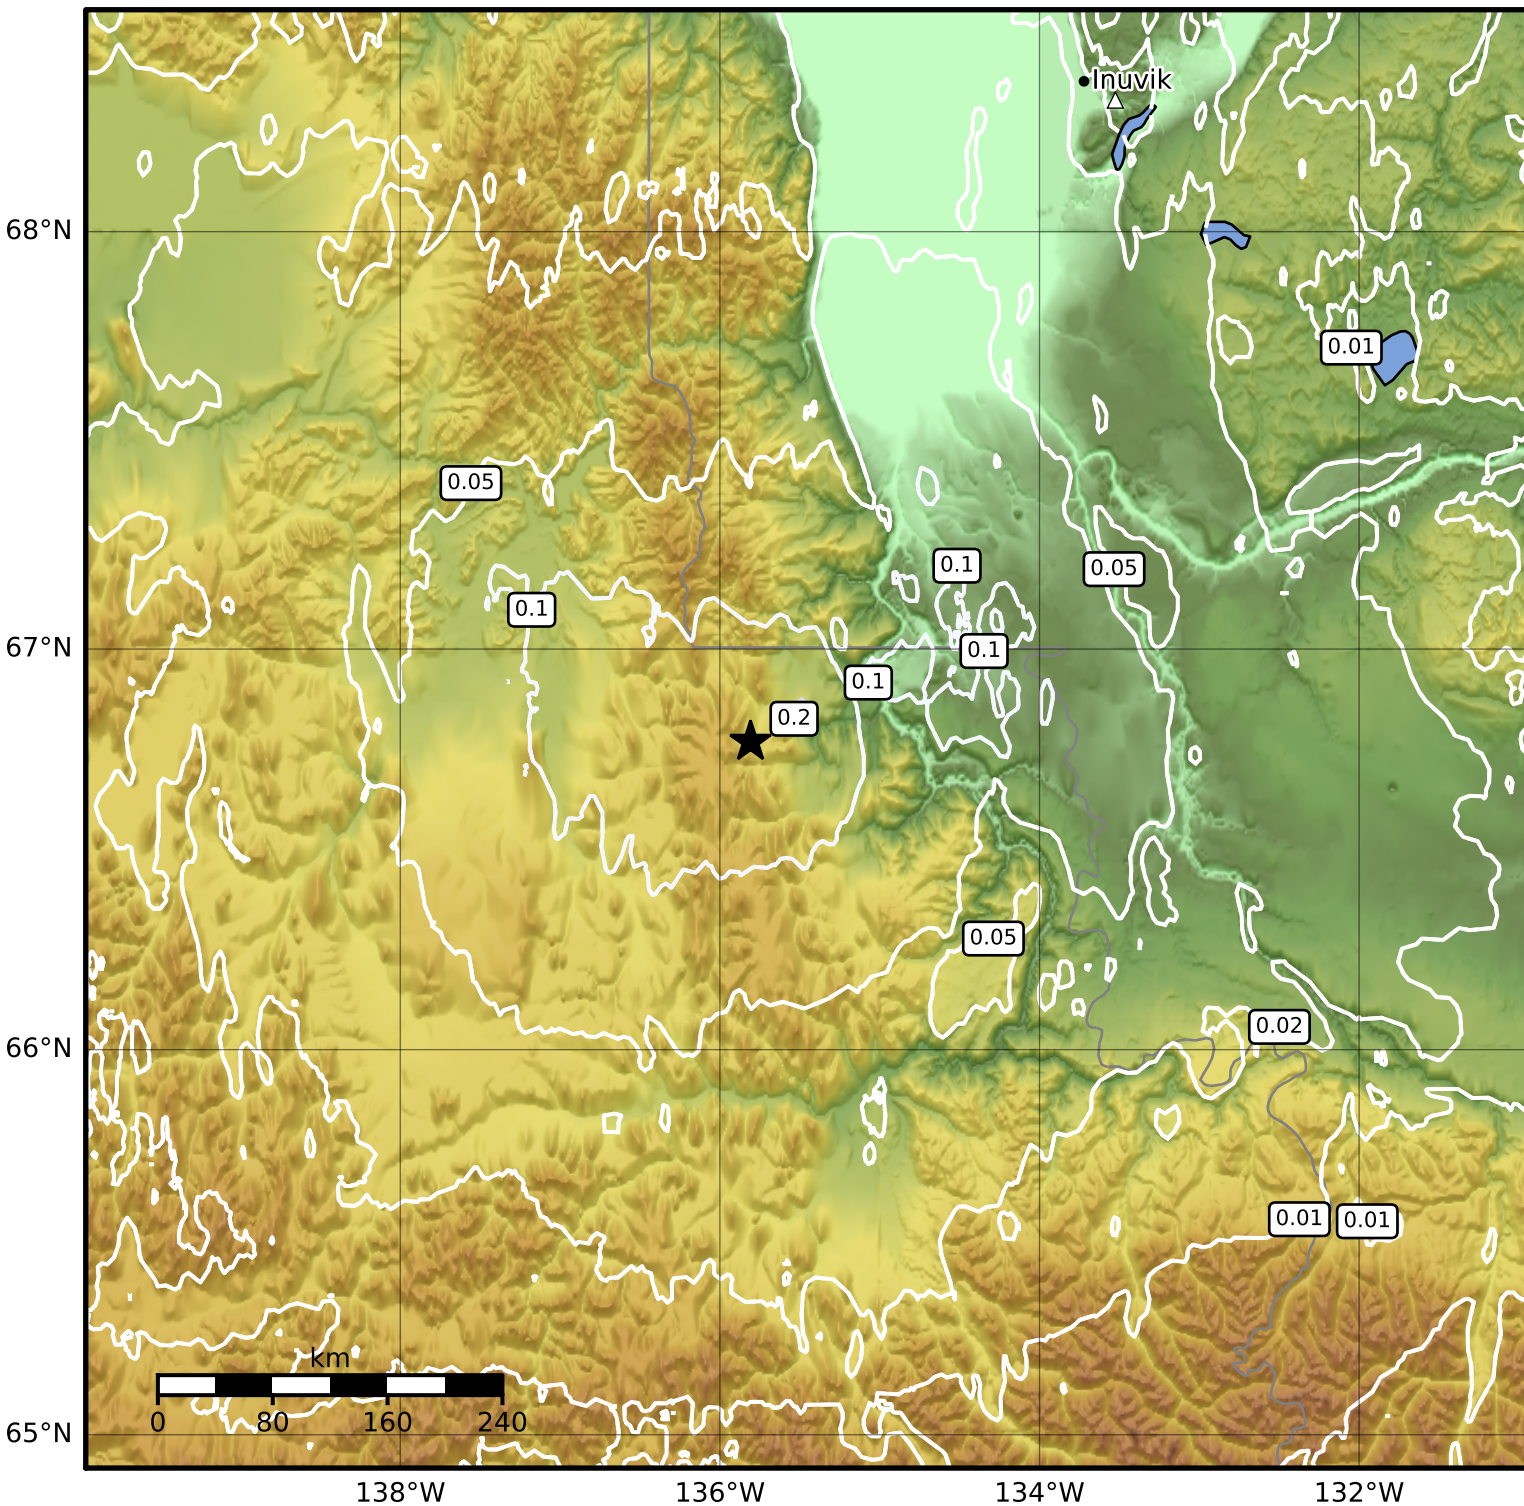

0.3 Second Peak Spectral Acceleration Map Alaska Earthquake Center
 ShakeMap: 185 km (115 miles) ESE of Old Crow
 Jan 29, 2024 19:14:48 UTC M3.7 N66.77 W135.81 Depth: 39.5km ID:ak0241c9zepq

| SA(0.3) (%g) | 0.1 | 0.2 | 0.5 | 1 | 2 | 5 | 10 | 20 | 50 | 100 | 200 |
|--------------|-----|-----|-----|---|---|---|----|----|----|-----|-----|
|--------------|-----|-----|-----|---|---|---|----|----|----|-----|-----|

Scale based on Worden et al. (2012)

Version 1: Processed 2024-01-30T02:14:21Z

△ Seismic Instrument ○ Reported Intensity

★ Epicenter