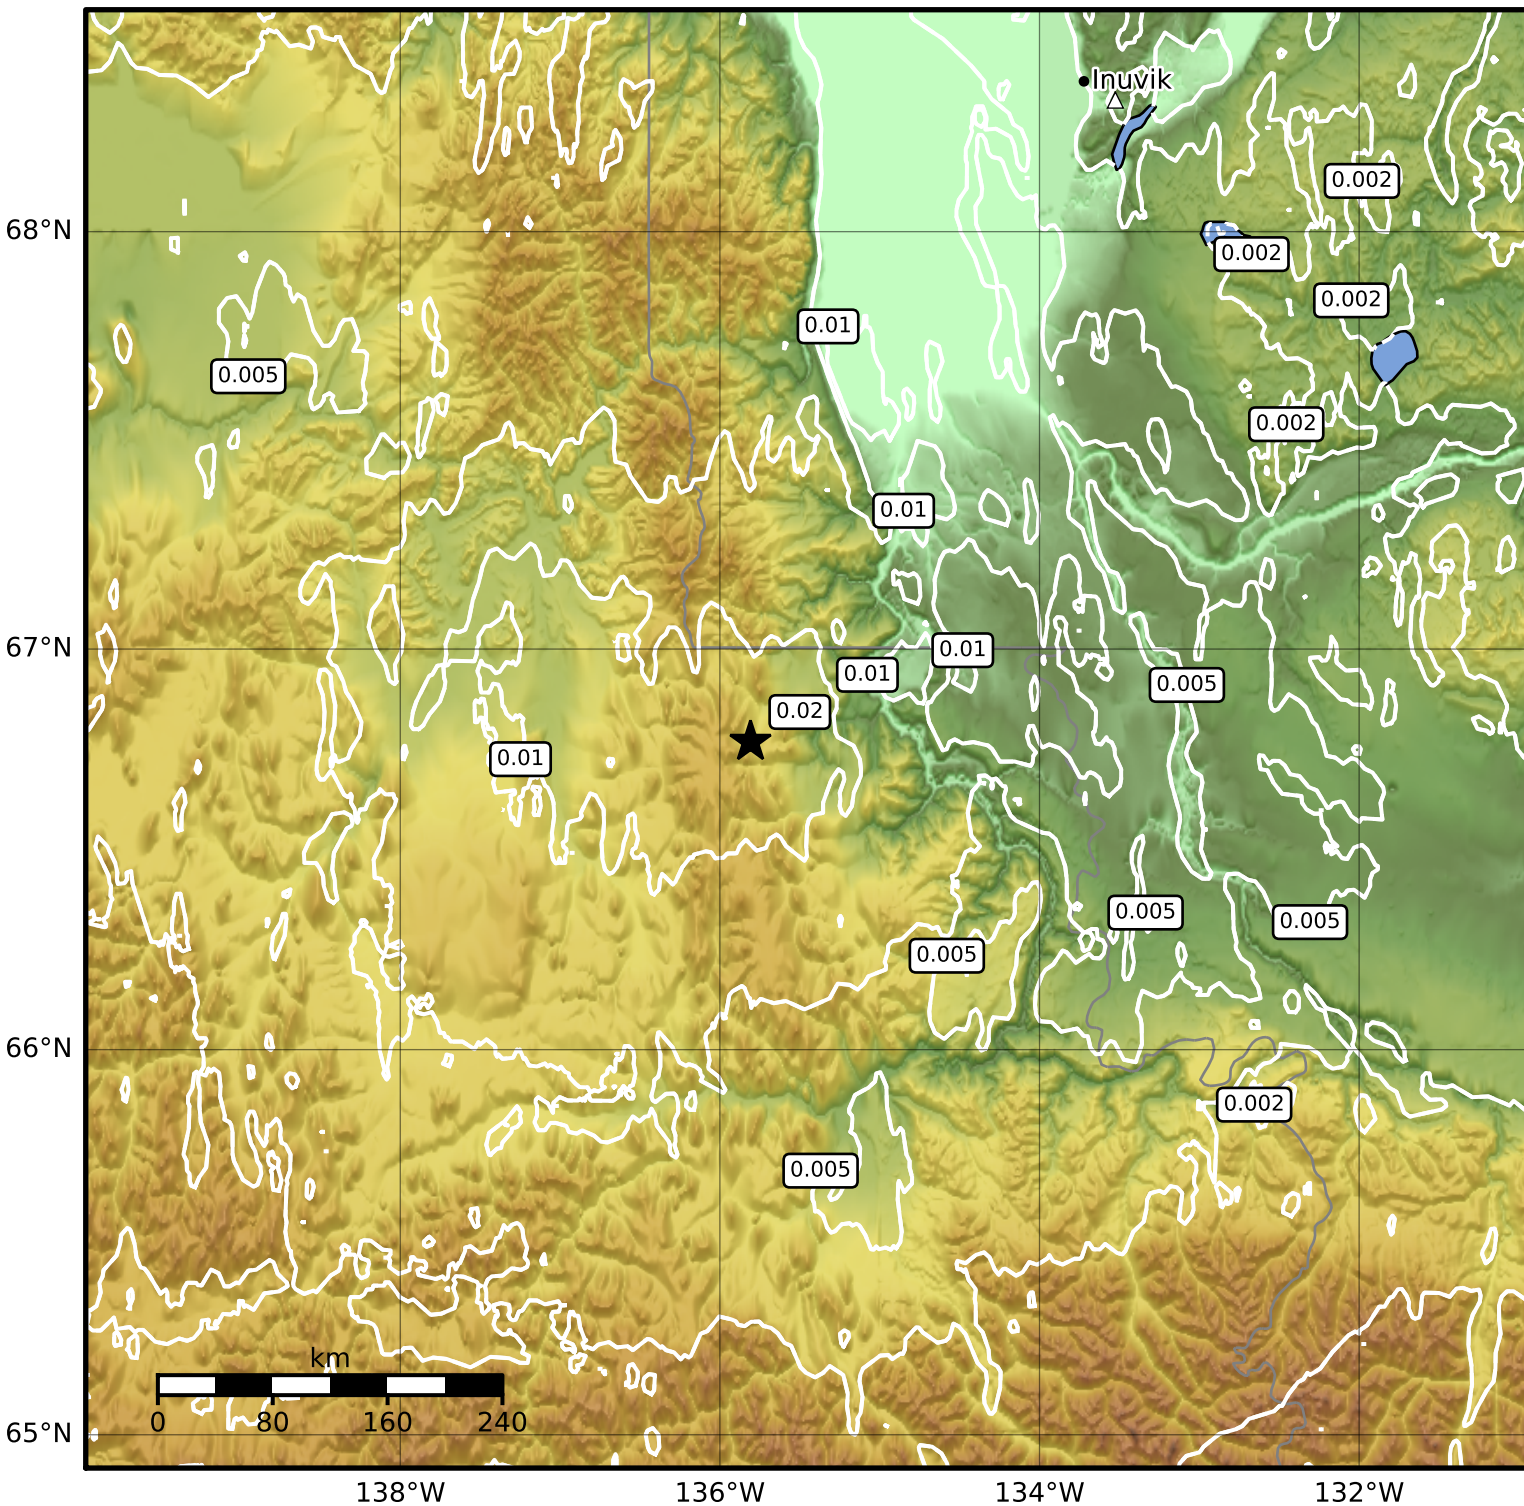

1.0 Second Peak Spectral Acceleration Map Alaska Earthquake Center
 ShakeMap: 185 km (115 miles) ESE of Old Crow
 Jan 29, 2024 19:14:48 UTC M3.7 N66.77 W135.81 Depth: 39.5km ID:ak0241c9zepq

Scale based on Worden et al. (2012)

Version 1: Processed 2024-01-30T02:14:21Z

△ Seismic Instrument ○ Reported Intensity

★ Epicenter