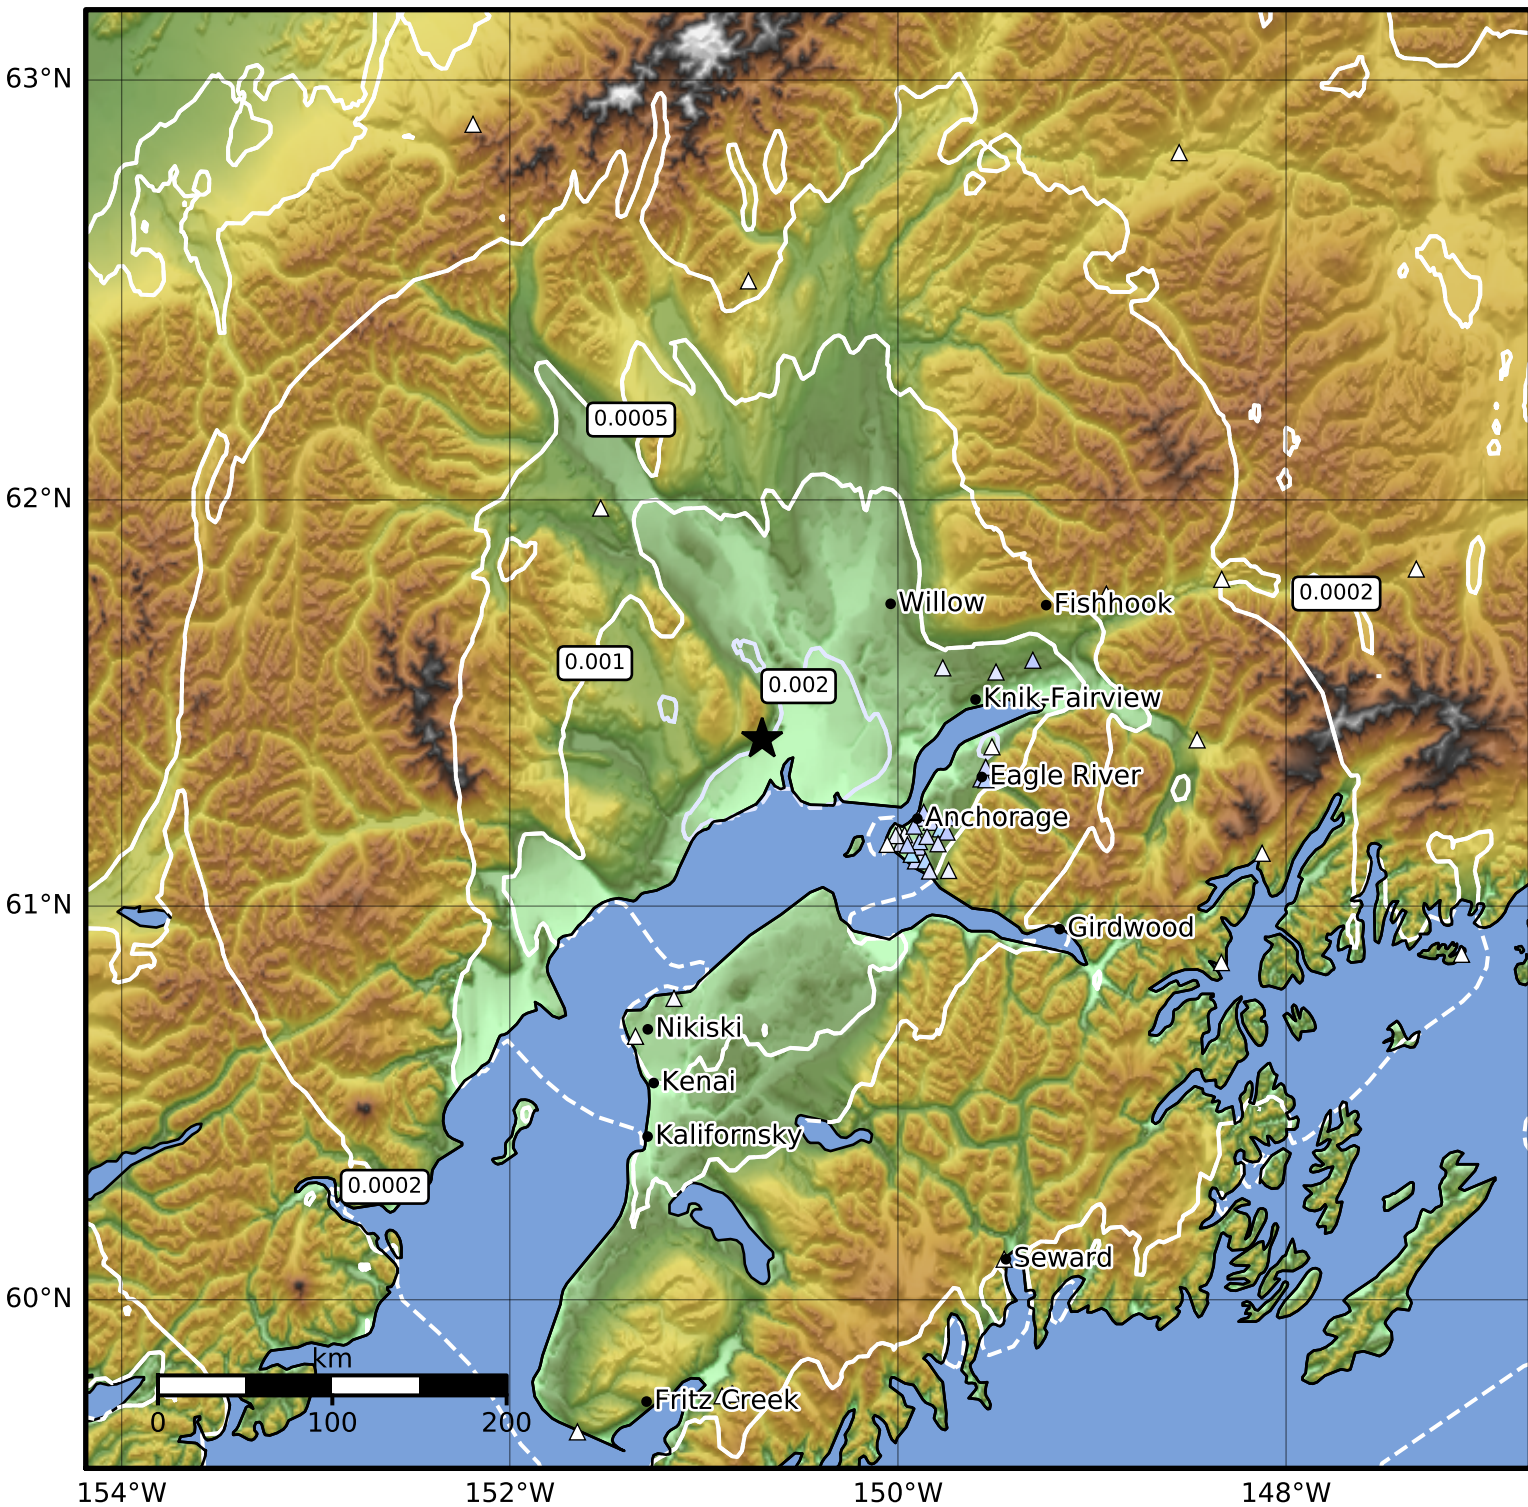

3.0 Second Peak Spectral Acceleration Map Alaska Earthquake Center
 ShakeMap: 45 km (28 miles) NNE of Tyonek
 Jan 30, 2024 03:49:57 UTC M3.6 N61.42 W150.70 Depth: 58.2km ID:ak0241do7c6u

Scale based on Worden et al. (2012)

Version 1: Processed 2024-01-30T03:56:49Z

△ Seismic Instrument ○ Reported Intensity

★ Epicenter