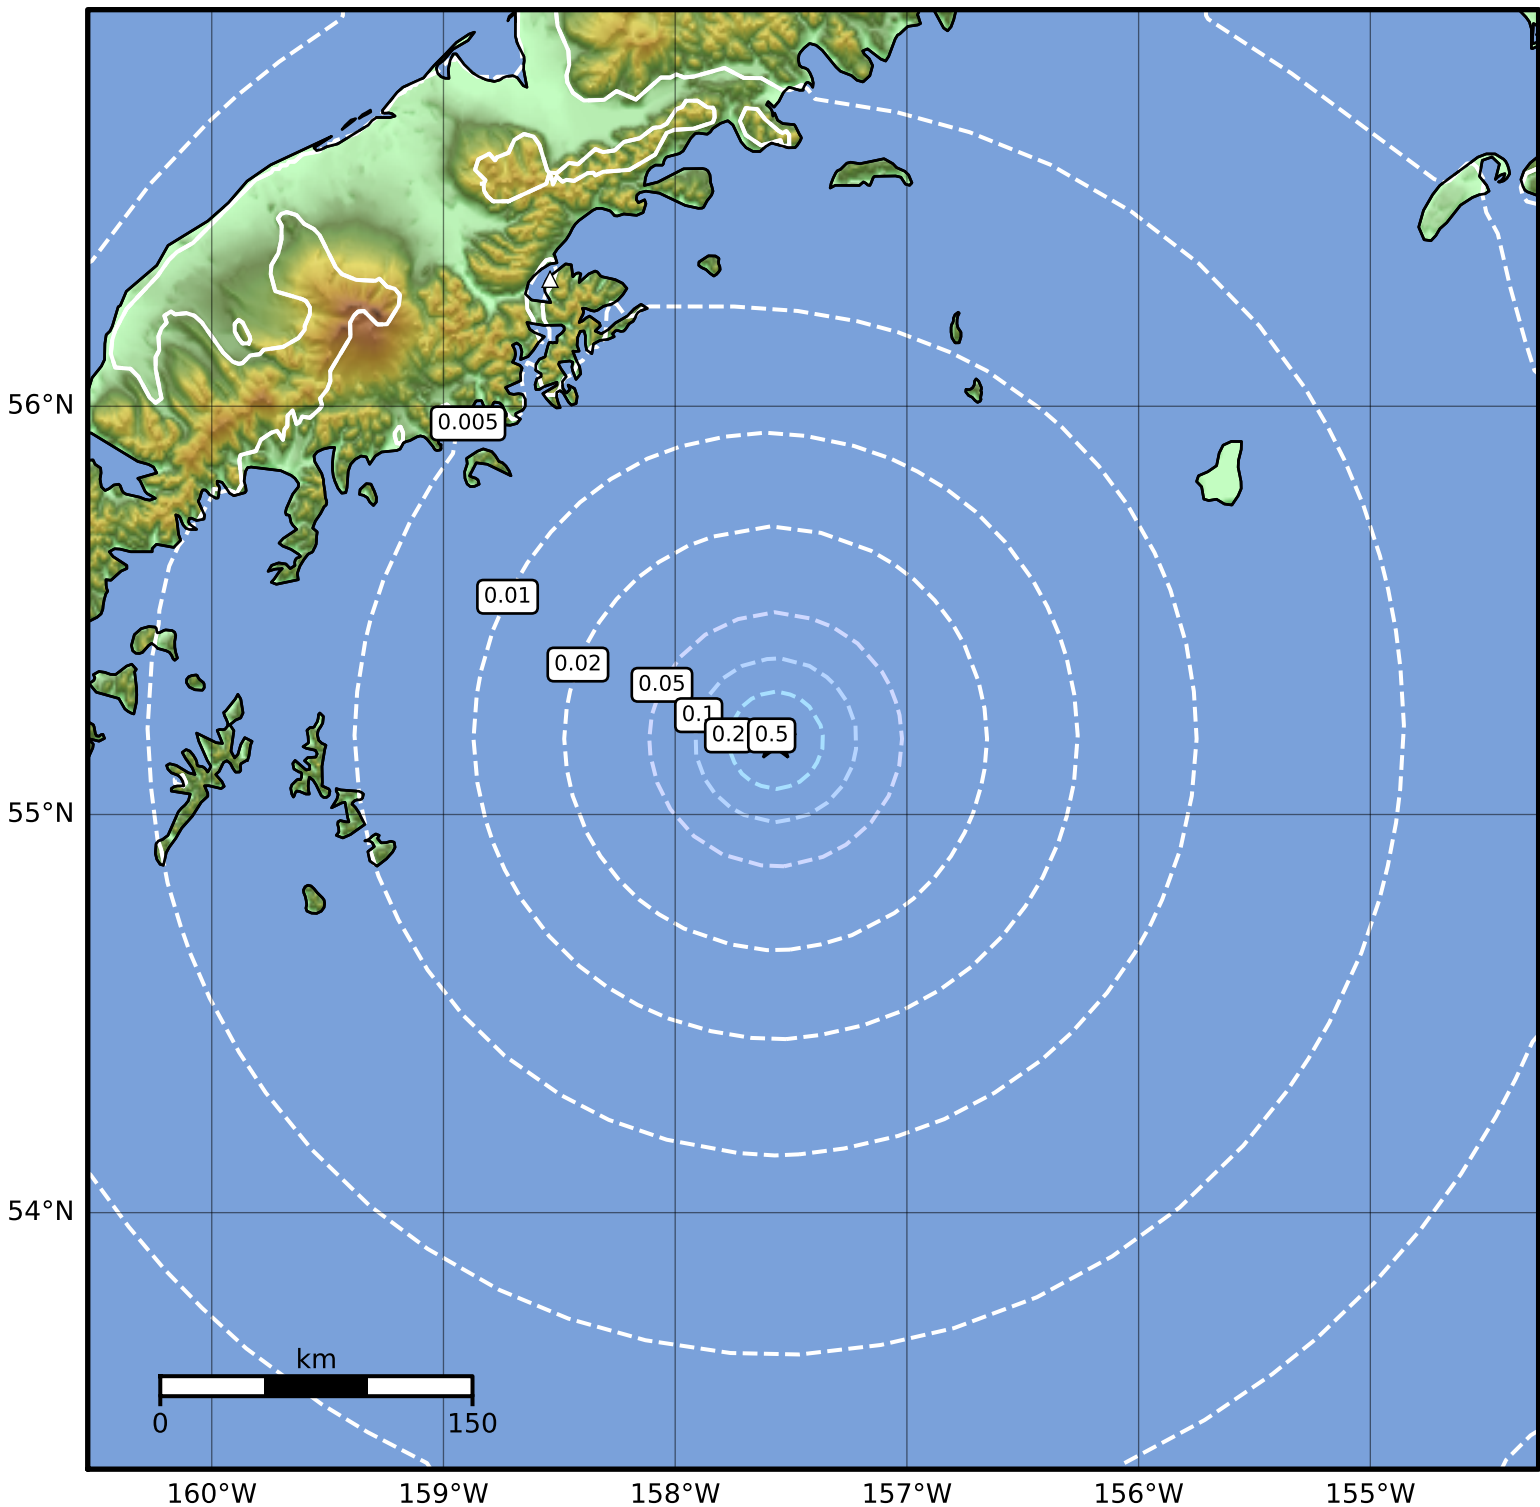

Peak Ground Velocity Map Alaska Earthquake Center
ShakeMap: 128 km (80 miles) SE of Perryville
Feb 07, 2024 22:51:12 UTC M3.9 N55.18 W157.57 Depth: 8.7km ID:ak0241r7tp9o

Scale based on Worden et al. (2012)

Version 2: Processed 2024-02-08T02:56:11Z

△ Seismic Instrument ○ Reported Intensity

★ Epicenter