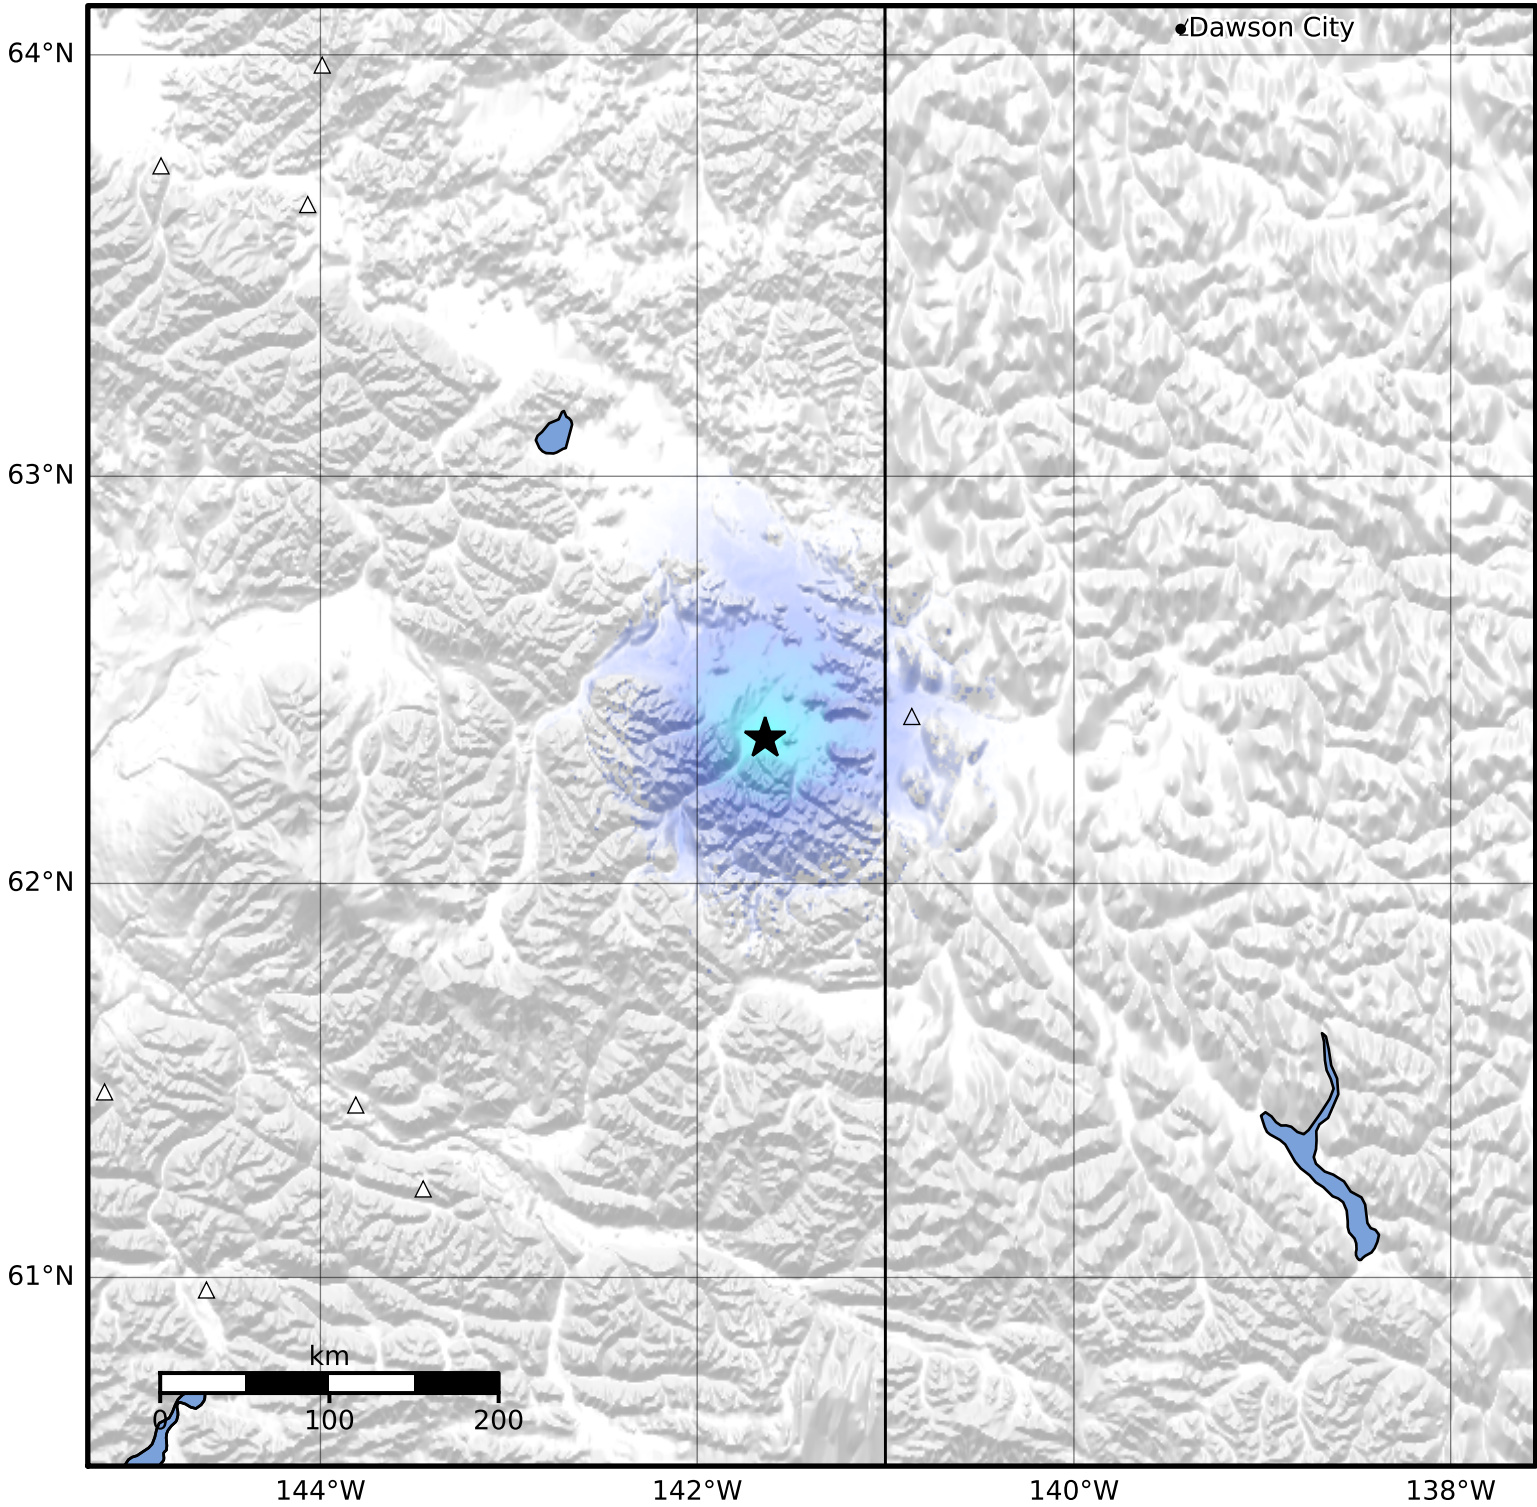

Macroseismic Intensity Map Alaska Earthquake Center
 ShakeMap: 35 km (22 miles) NE of Chisana
 Feb 08, 2024 22:09:25 UTC M3.5 N62.36 W141.64 Depth: 0.0km ID:ak0241sv41yr

SHAKING	Not felt	Weak	Light	Moderate	Strong	Very strong	Severe	Violent	Extreme
DAMAGE	None	None	None	Very light	Light	Moderate	Moderate/heavy	Heavy	Very heavy
PGA(%g)	<0.0464	0.297	2.76	6.2	11.5	21.5	40.1	74.7	>139
PGV(cm/s)	<0.0215	0.135	1.41	4.65	9.64	20	41.4	85.8	>178
INTENSITY	I	II-III	IV	V	VI	VII	VIII	IX	X+

Scale based on Worden et al. (2012)

Version 1: Processed 2024-02-08T22:16:38Z

△ Seismic Instrument ○ Reported Intensity

★ Epicenter