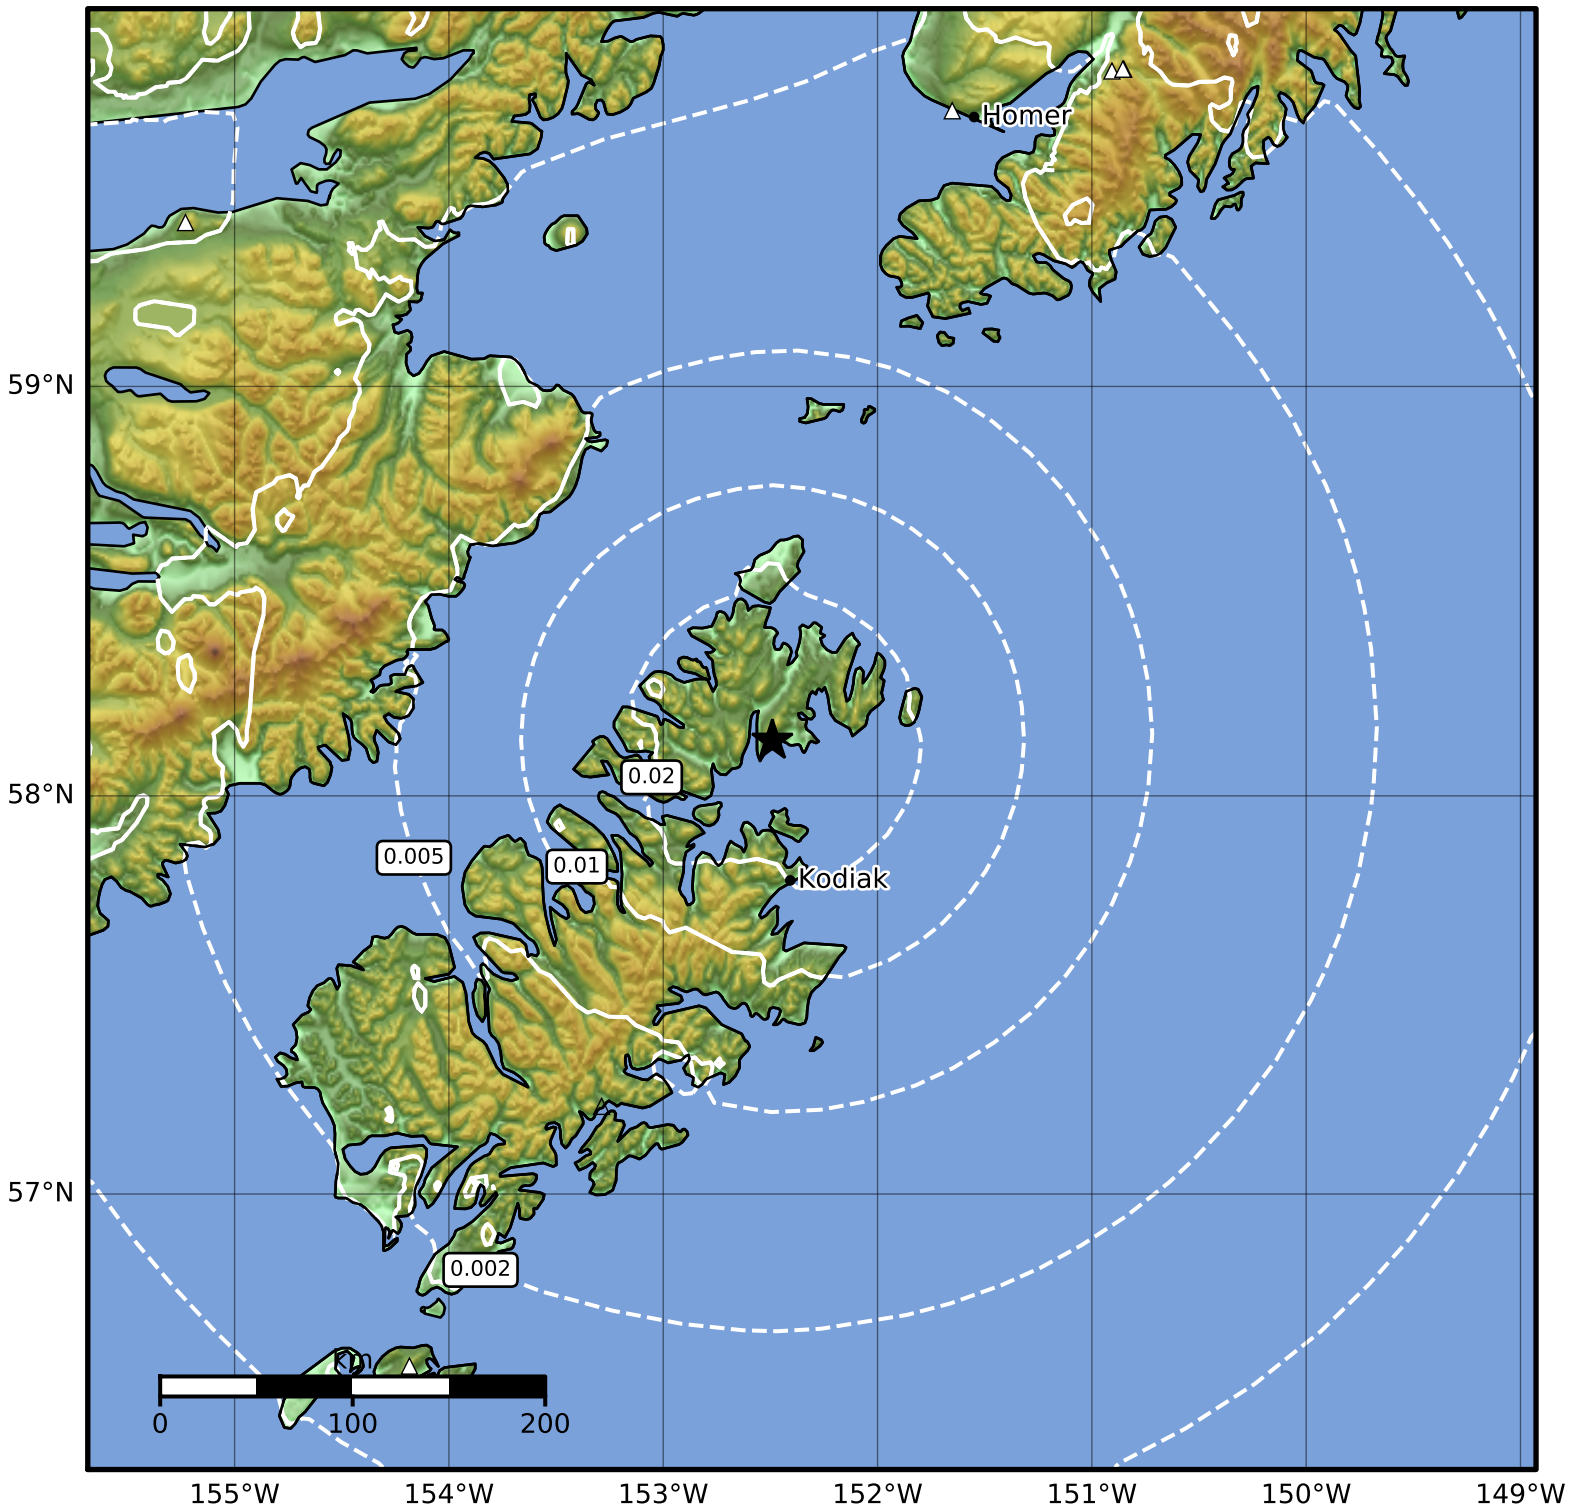

Peak Ground Velocity Map Alaska Earthquake Center
ShakeMap: 24 km (15 miles) N of Ouzinkie
Feb 12, 2024 15:05:00 UTC M3.6 N58.14 W152.49 Depth: 36.0km ID:ak0241zd2i03

PGV (cm/s)	0.1	0.2	0.5	1	2	5	10	20	50	100	200
------------	-----	-----	-----	---	---	---	----	----	----	-----	-----

Scale based on Worden et al. (2012)

Version 2: Processed 2024-02-12T16:59:51Z

△ Seismic Instrument ○ Reported Intensity

★ Epicenter