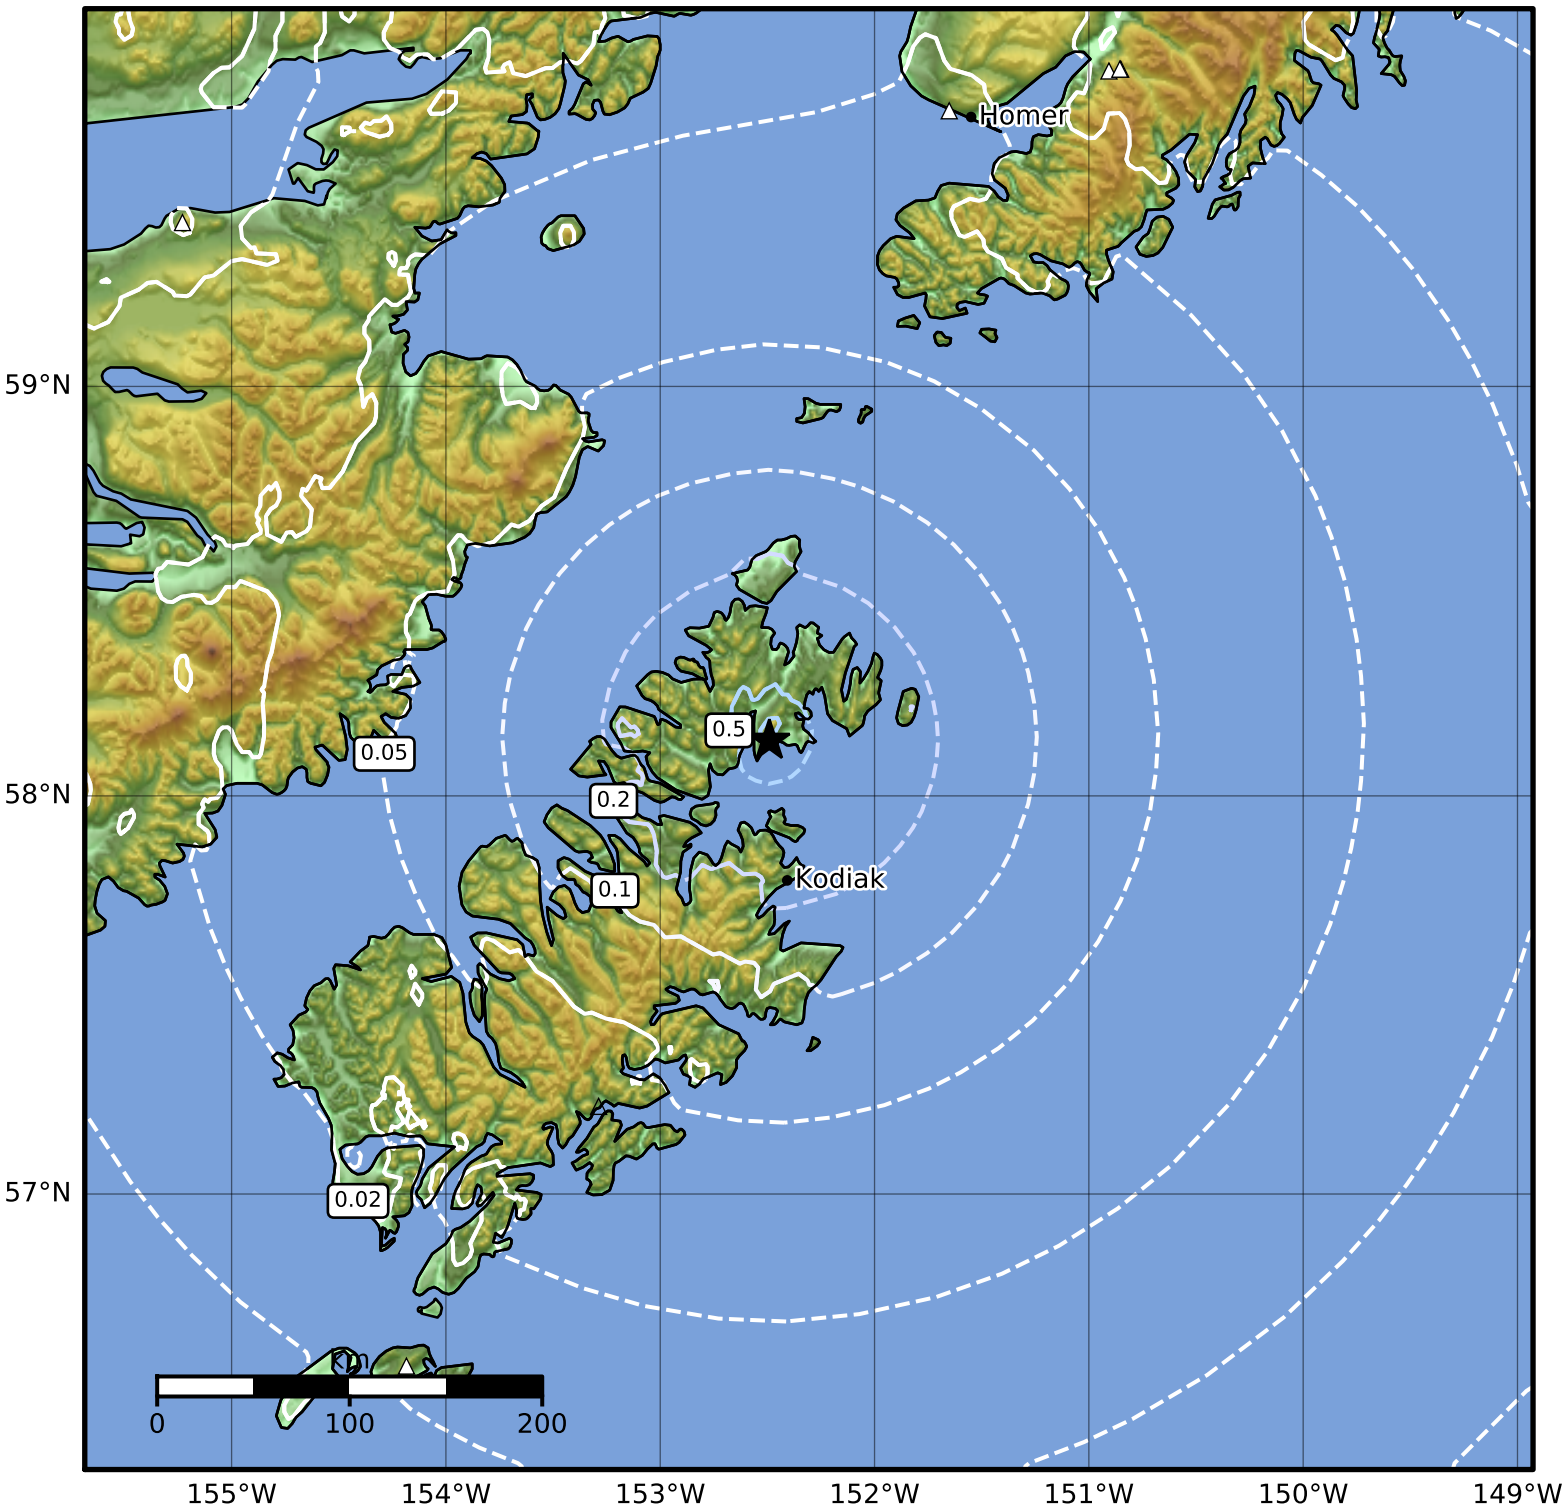

0.3 Second Peak Spectral Acceleration Map Alaska Earthquake Center  
 ShakeMap: 24 km (15 miles) N of Ouzinkie  
 Feb 12, 2024 15:05:00 UTC M3.6 N58.14 W152.49 Depth: 36.0km ID:ak0241zd2i03

SA(0.3) (%g)	0.1	0.2	0.5	1	2	5	10	20	50	100	200
--------------	-----	-----	-----	---	---	---	----	----	----	-----	-----

Scale based on Worden et al. (2012)

Version 2: Processed 2024-02-12T16:59:51Z

△ Seismic Instrument    ○ Reported Intensity    ★ Epicenter