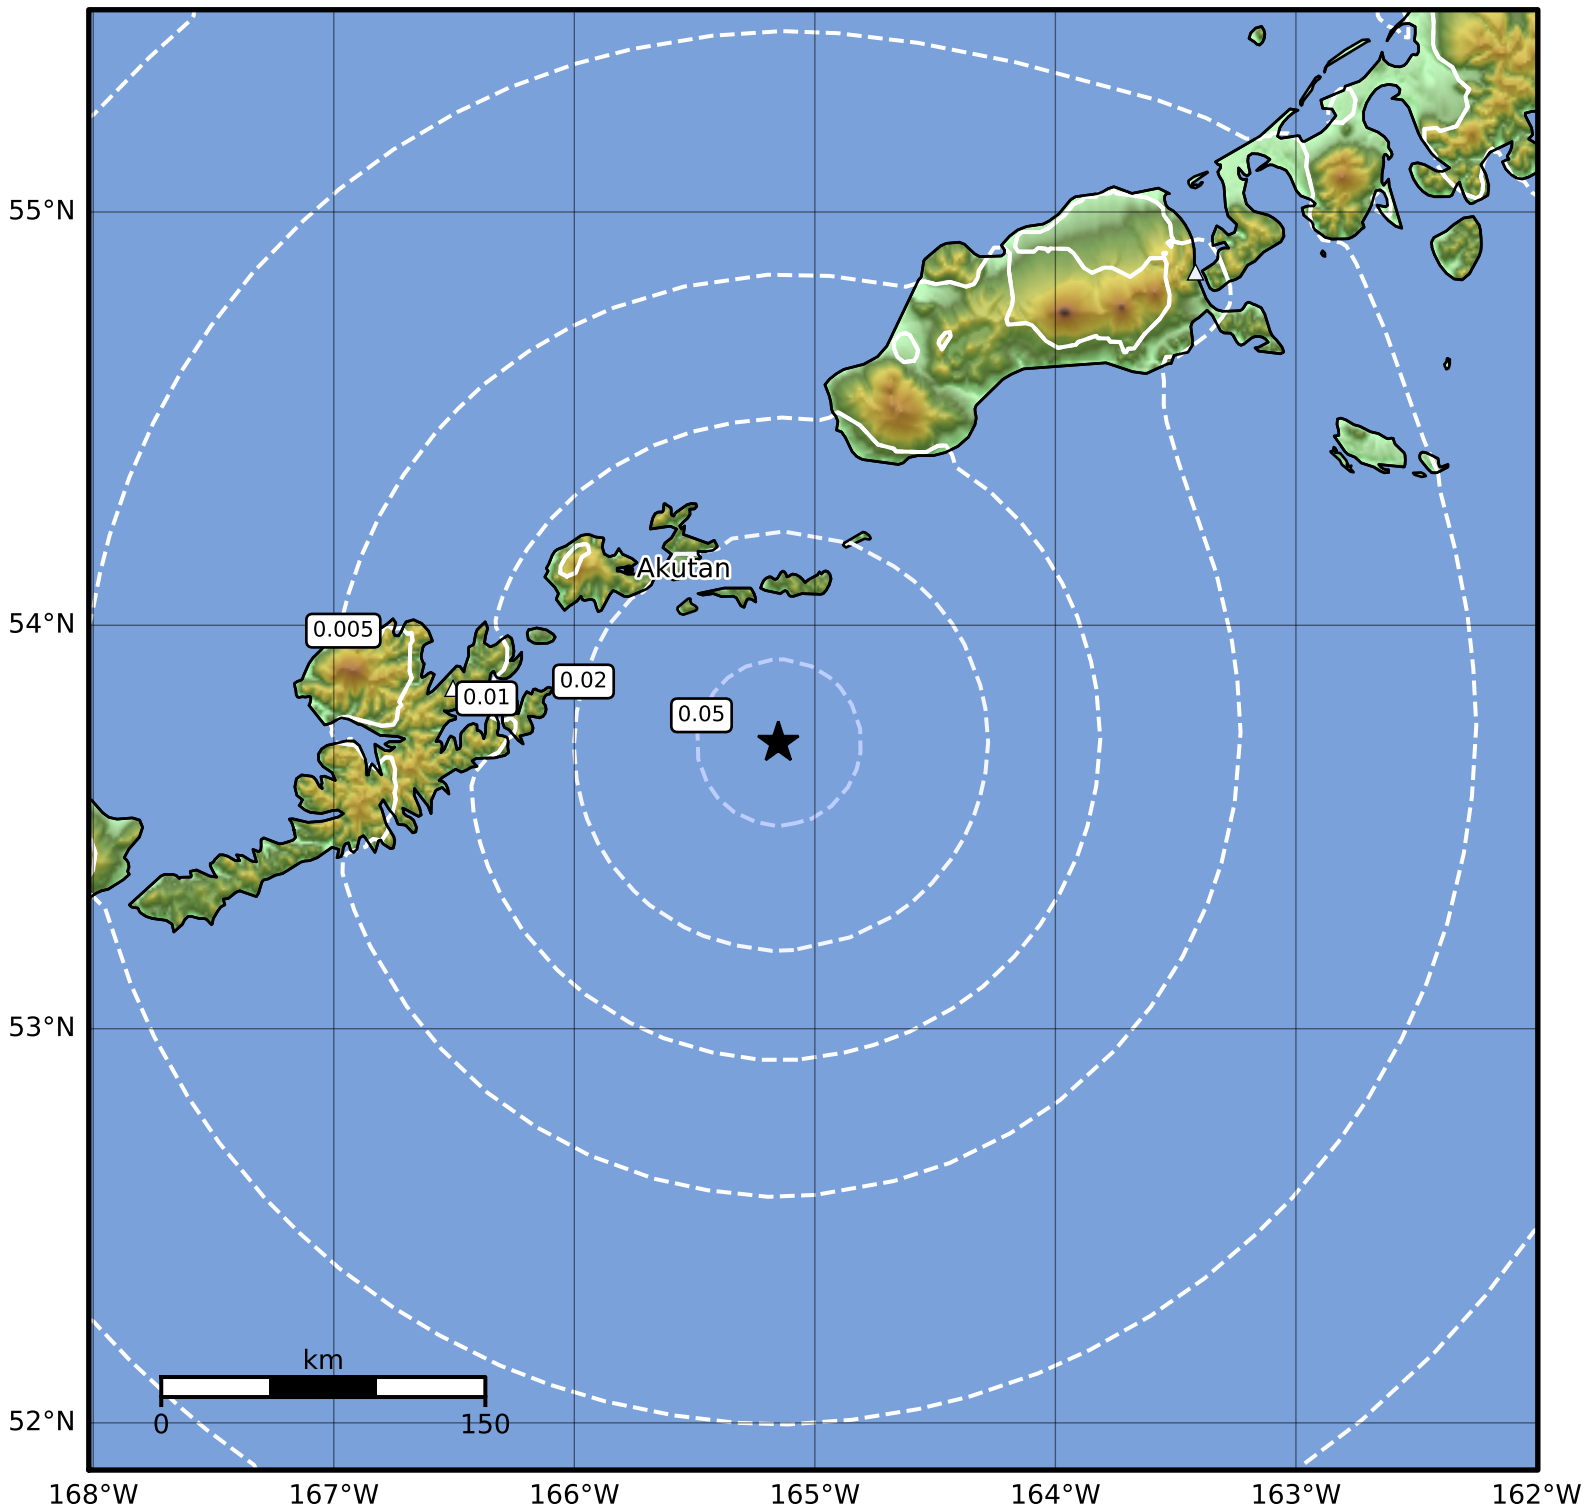

1.0 Second Peak Spectral Acceleration Map Alaska Earthquake Center
 ShakeMap: 62 km (39 miles) SE of Akutan
 Jan 01, 2024 20:06:50 UTC M4.0 N53.71 W165.15 Depth: 34.1km ID:ak0241zhev

SA(1.0) (%g)	0.1	0.2	0.5	1	2	5	10	20	50	100	200
--------------	-----	-----	-----	---	---	---	----	----	----	-----	-----

Scale based on Worden et al. (2012)

Version 2: Processed 2024-01-02T03:33:56Z

△ Seismic Instrument ○ Reported Intensity

★ Epicenter