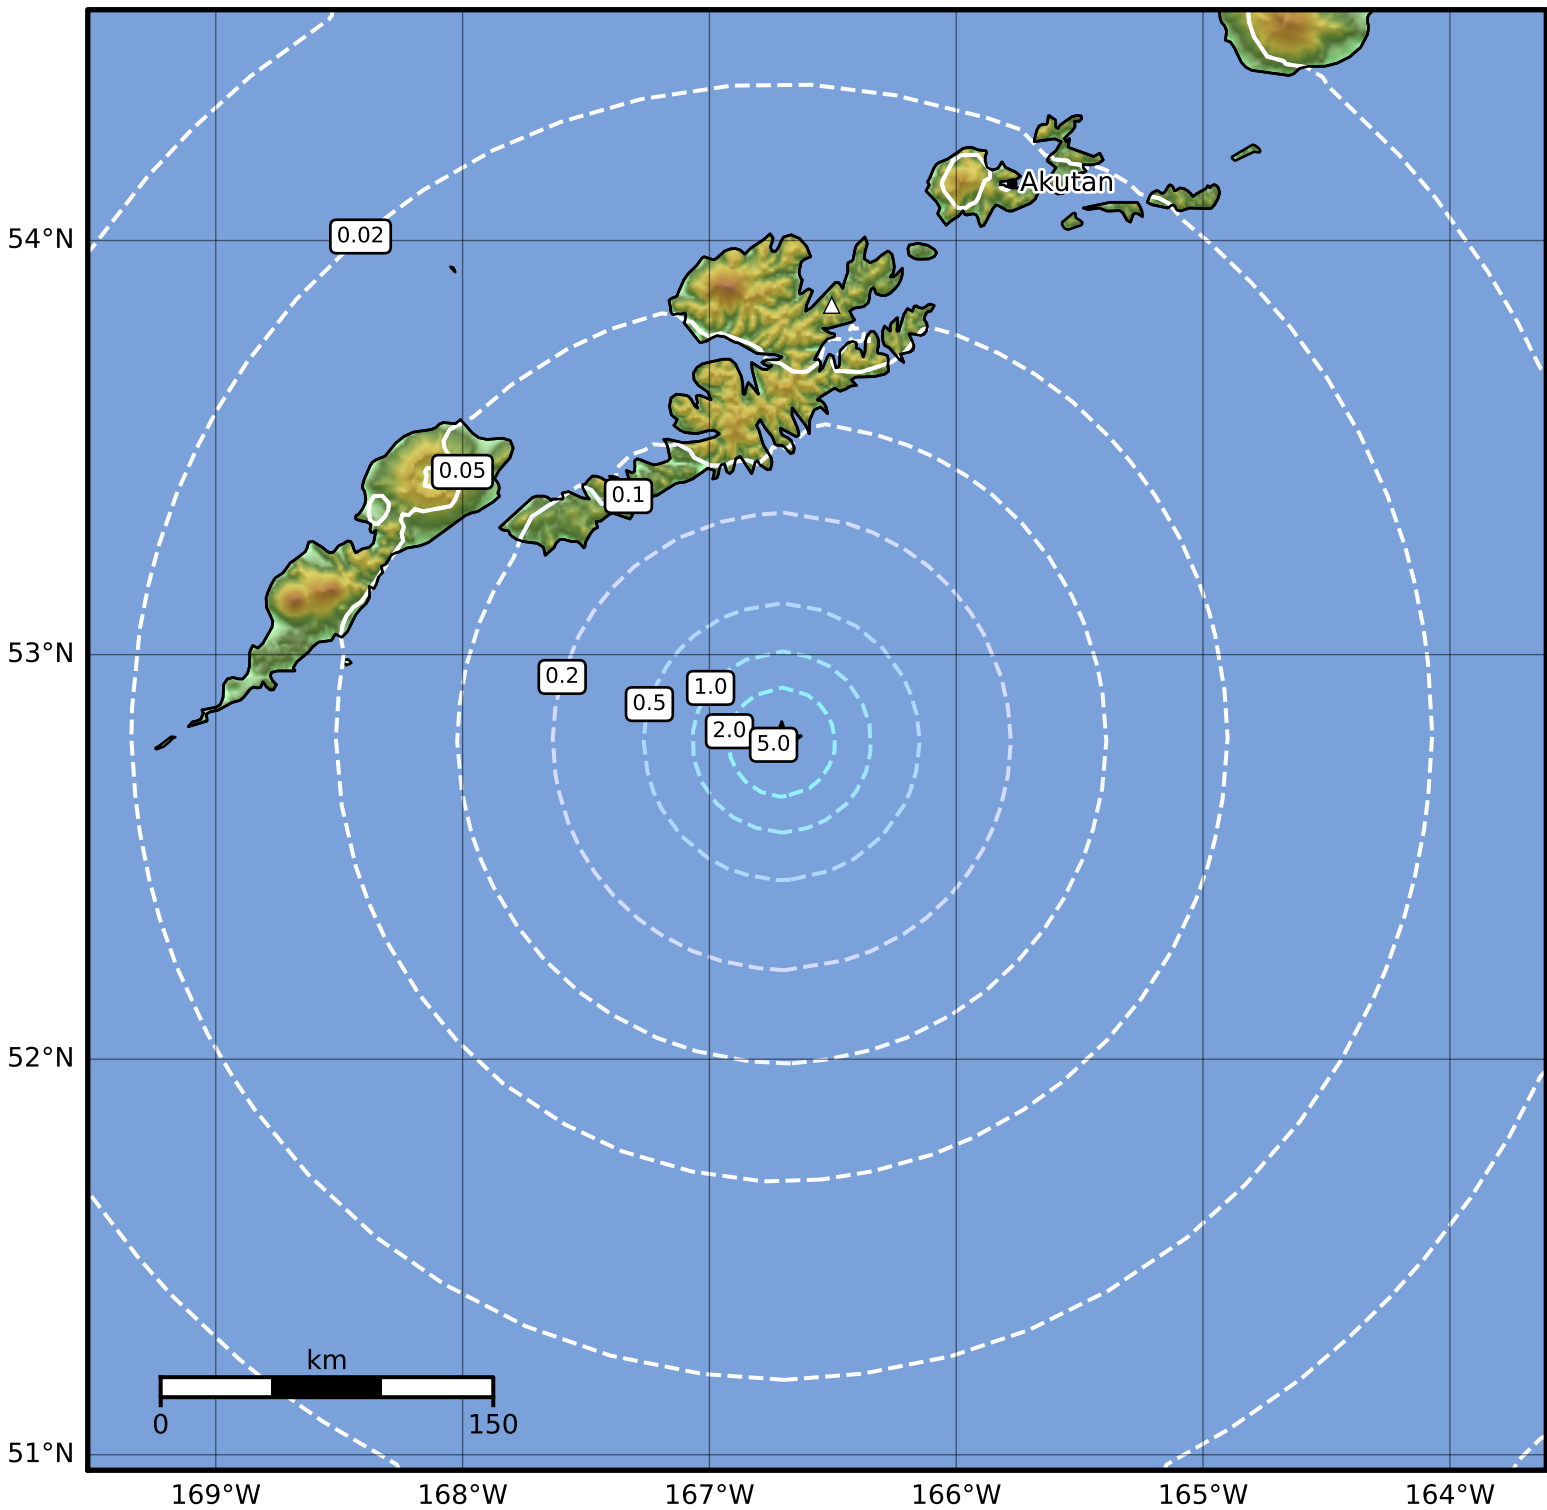

0.3 Second Peak Spectral Acceleration Map Alaska Earthquake Center
 ShakeMap: 121 km (75 miles) S of Unalaska
 Feb 19, 2024 07:04:02 UTC M4.2 N52.79 W166.71 Depth: 10.0km ID:ak0242at29hc

SA(0.3) (%g)	0.1	0.2	0.5	1	2	5	10	20	50	100	200
--------------	-----	-----	-----	---	---	---	----	----	----	-----	-----

Scale based on Worden et al. (2012)

Version 2: Processed 2024-02-19T09:19:09Z

△ Seismic Instrument ○ Reported Intensity

★ Epicenter