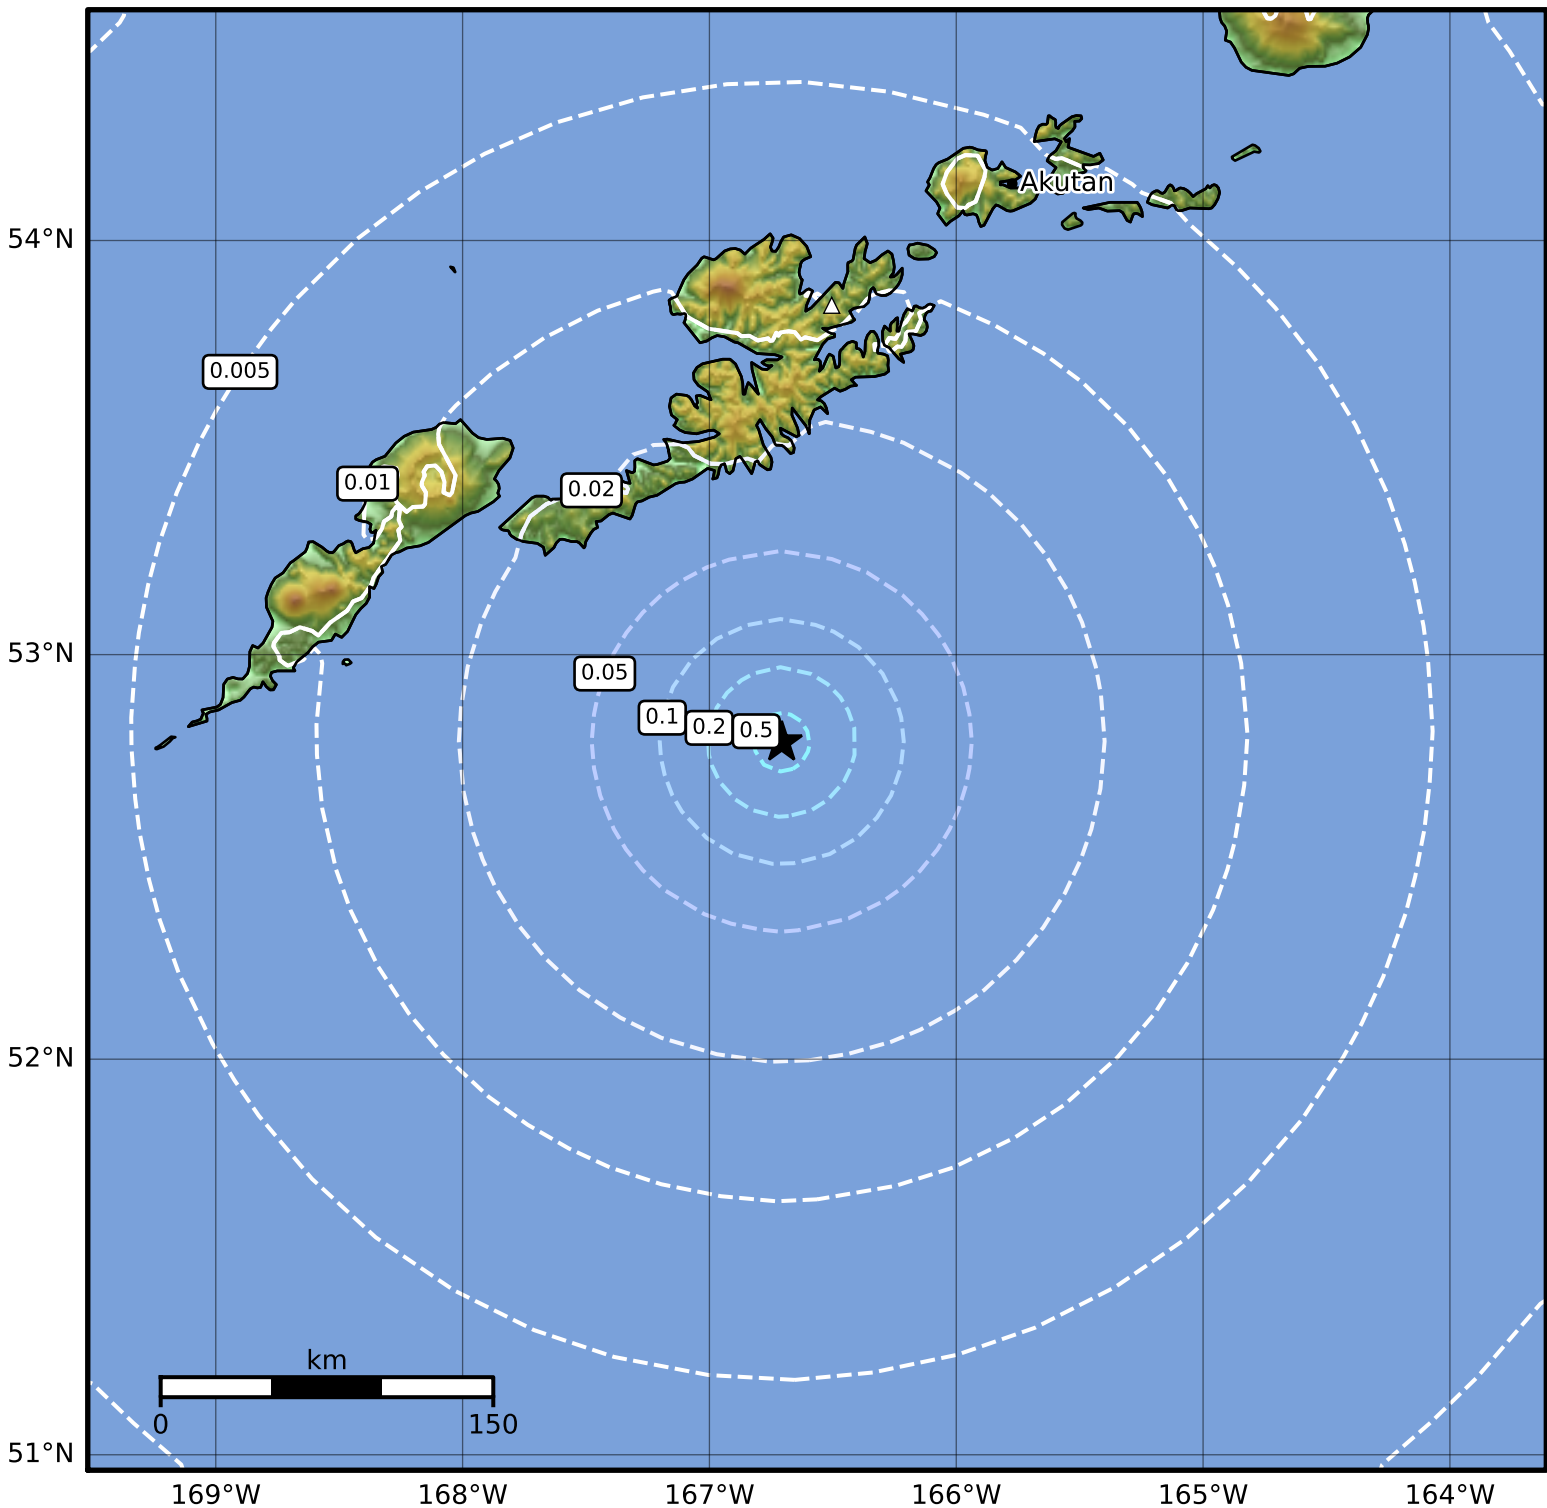

1.0 Second Peak Spectral Acceleration Map Alaska Earthquake Center  
 ShakeMap: 121 km (75 miles) S of Unalaska  
 Feb 19, 2024 07:04:02 UTC M4.2 N52.79 W166.71 Depth: 10.0km ID:ak0242at29hc

SA(1.0) (%g)	0.1	0.2	0.5	1	2	5	10	20	50	100	200
--------------	-----	-----	-----	---	---	---	----	----	----	-----	-----

Scale based on Worden et al. (2012)

Version 2: Processed 2024-02-19T09:19:09Z

△ Seismic Instrument ○ Reported Intensity

★ Epicenter