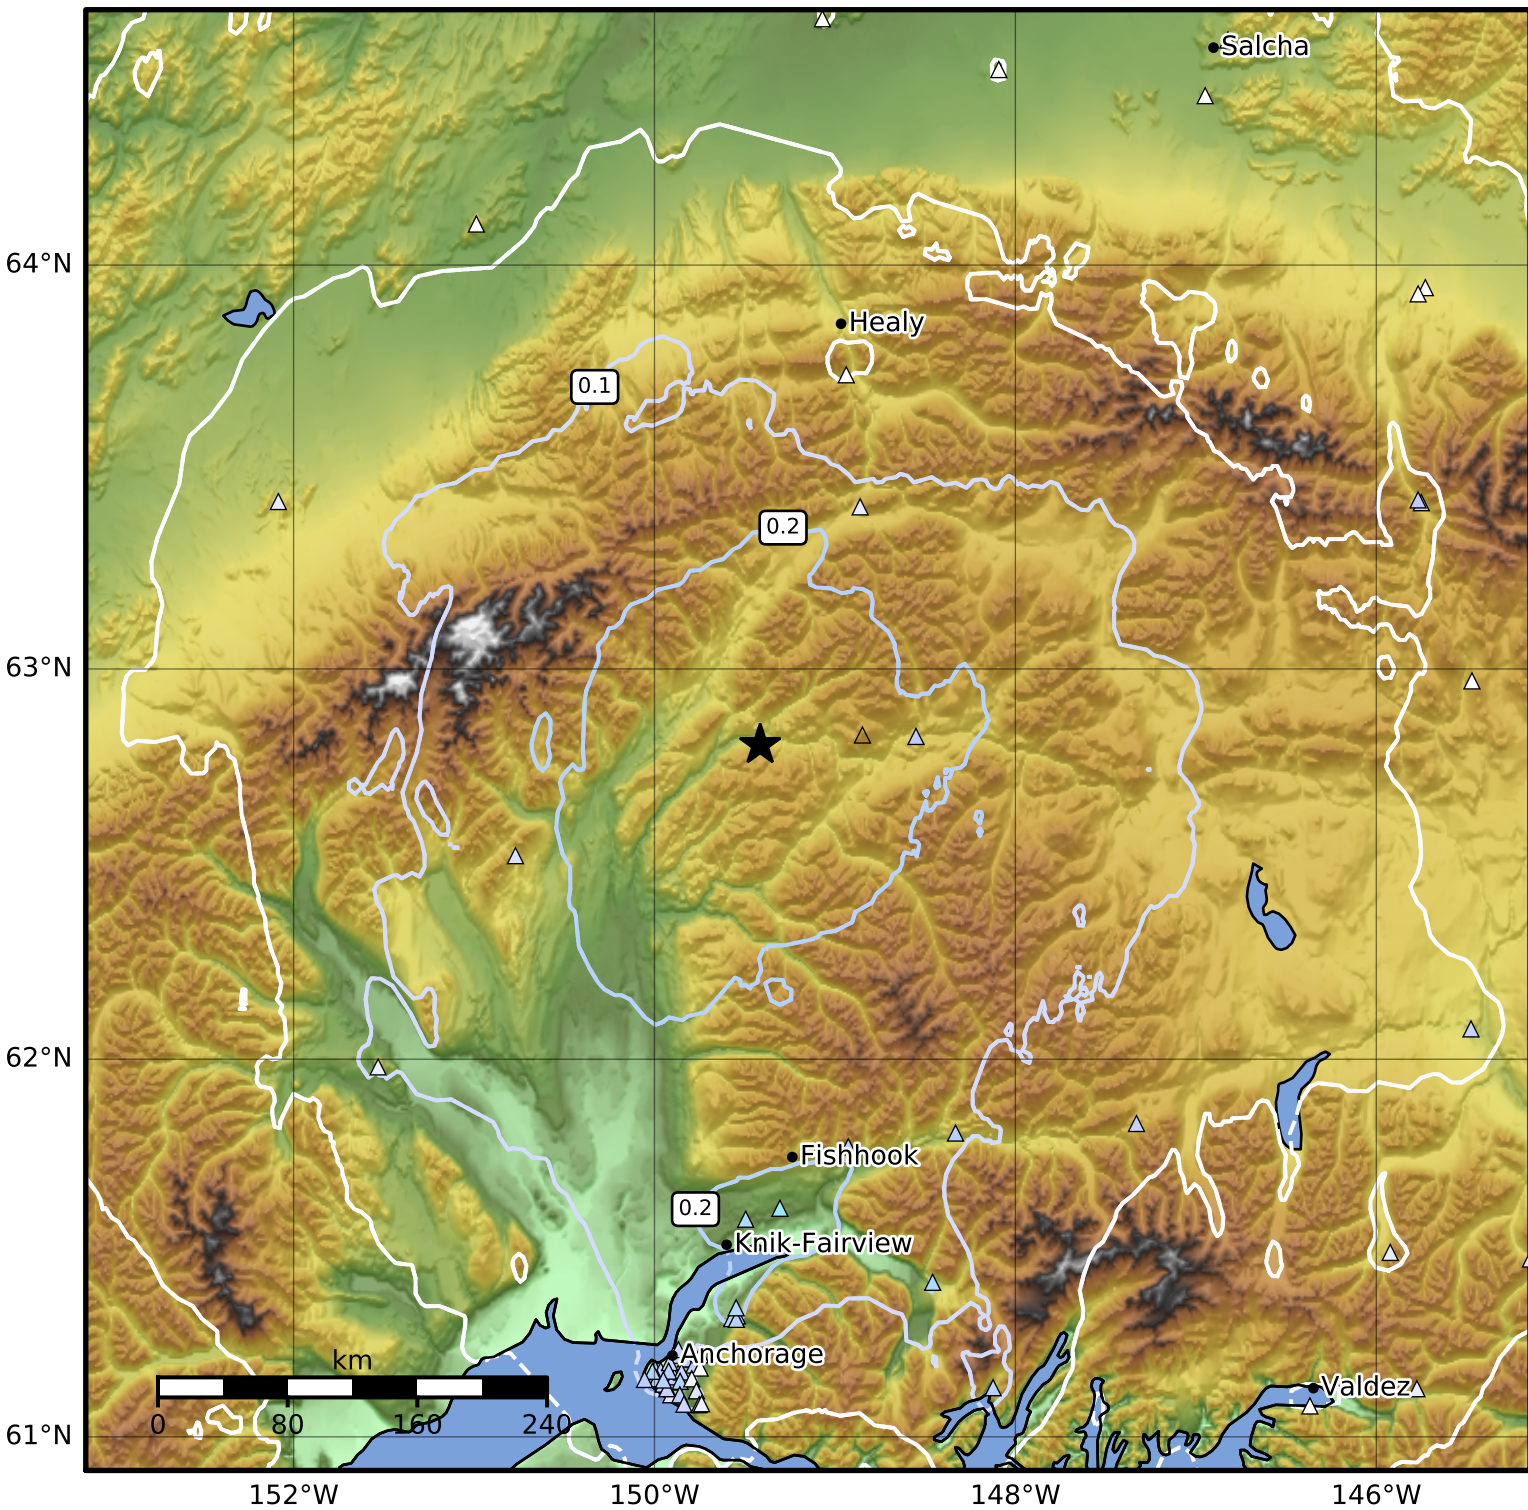

Peak Ground Acceleration Map Alaska Earthquake Center
 ShakeMap: 65 km (40 miles) NNE of Talkeetna
 Feb 23, 2024 18:43:56 UTC M4.6 N62.81 W149.41 Depth: 67.5km ID:ak0242hlzvp5

PGA (%g)	0.1	0.2	0.5	1	2	5	10	20	50	100	200
----------	-----	-----	-----	---	---	---	----	----	----	-----	-----

Scale based on Worden et al. (2012)

Version 2: Processed 2024-02-23T19:08:43Z

△ Seismic Instrument ○ Reported Intensity

★ Epicenter