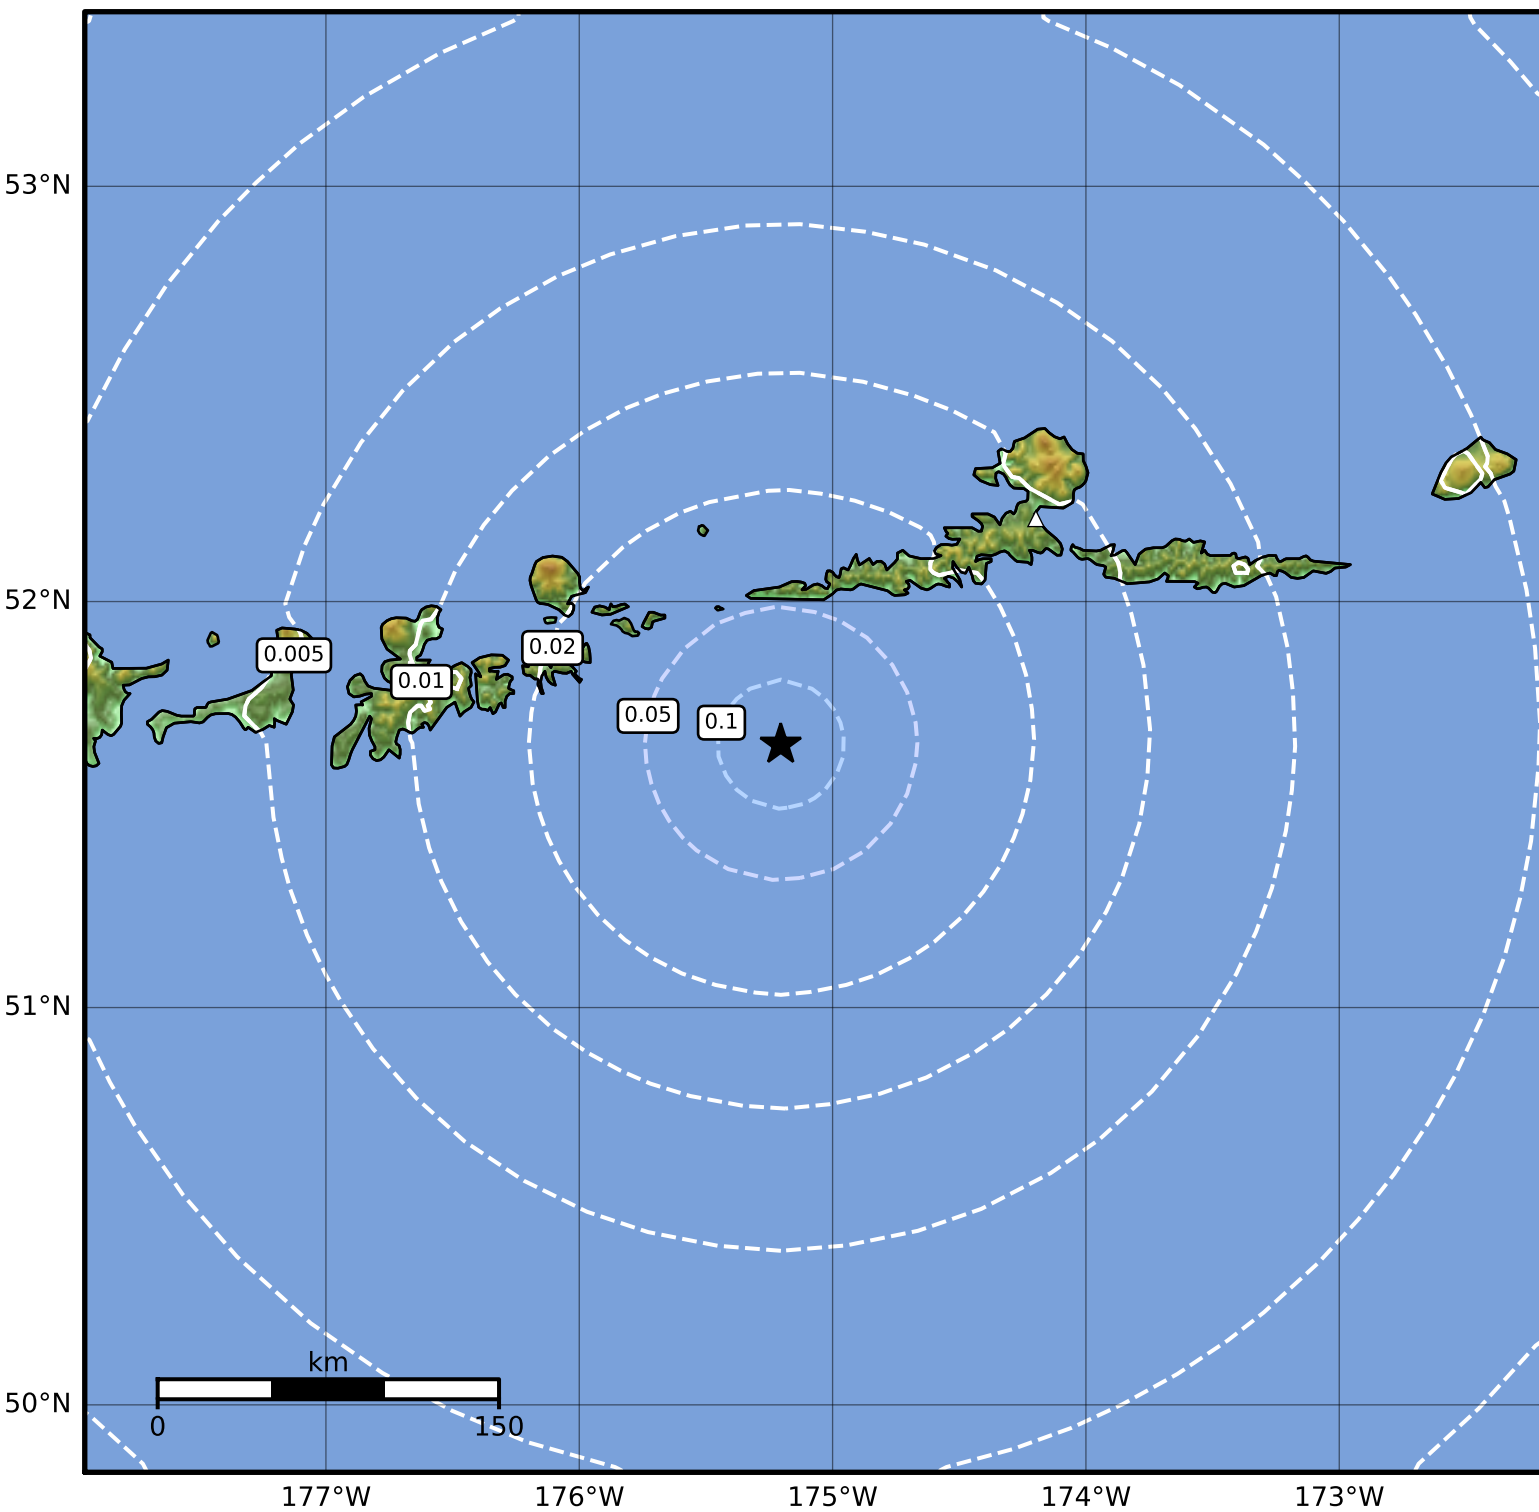

Peak Ground Velocity Map Alaska Earthquake Center
ShakeMap: 91 km (57 miles) SW of Atka
Feb 24, 2024 18:23:44 UTC M4.0 N51.65 W175.20 Depth: 25.7km ID:ak0242j9ewye

PGV (cm/s)	0.1	0.2	0.5	1	2	5	10	20	50	100	200
------------	-----	-----	-----	---	---	---	----	----	----	-----	-----

Scale based on Worden et al. (2012)

Version 2: Processed 2024-02-25T06:16:55Z

△ Seismic Instrument ○ Reported Intensity

★ Epicenter