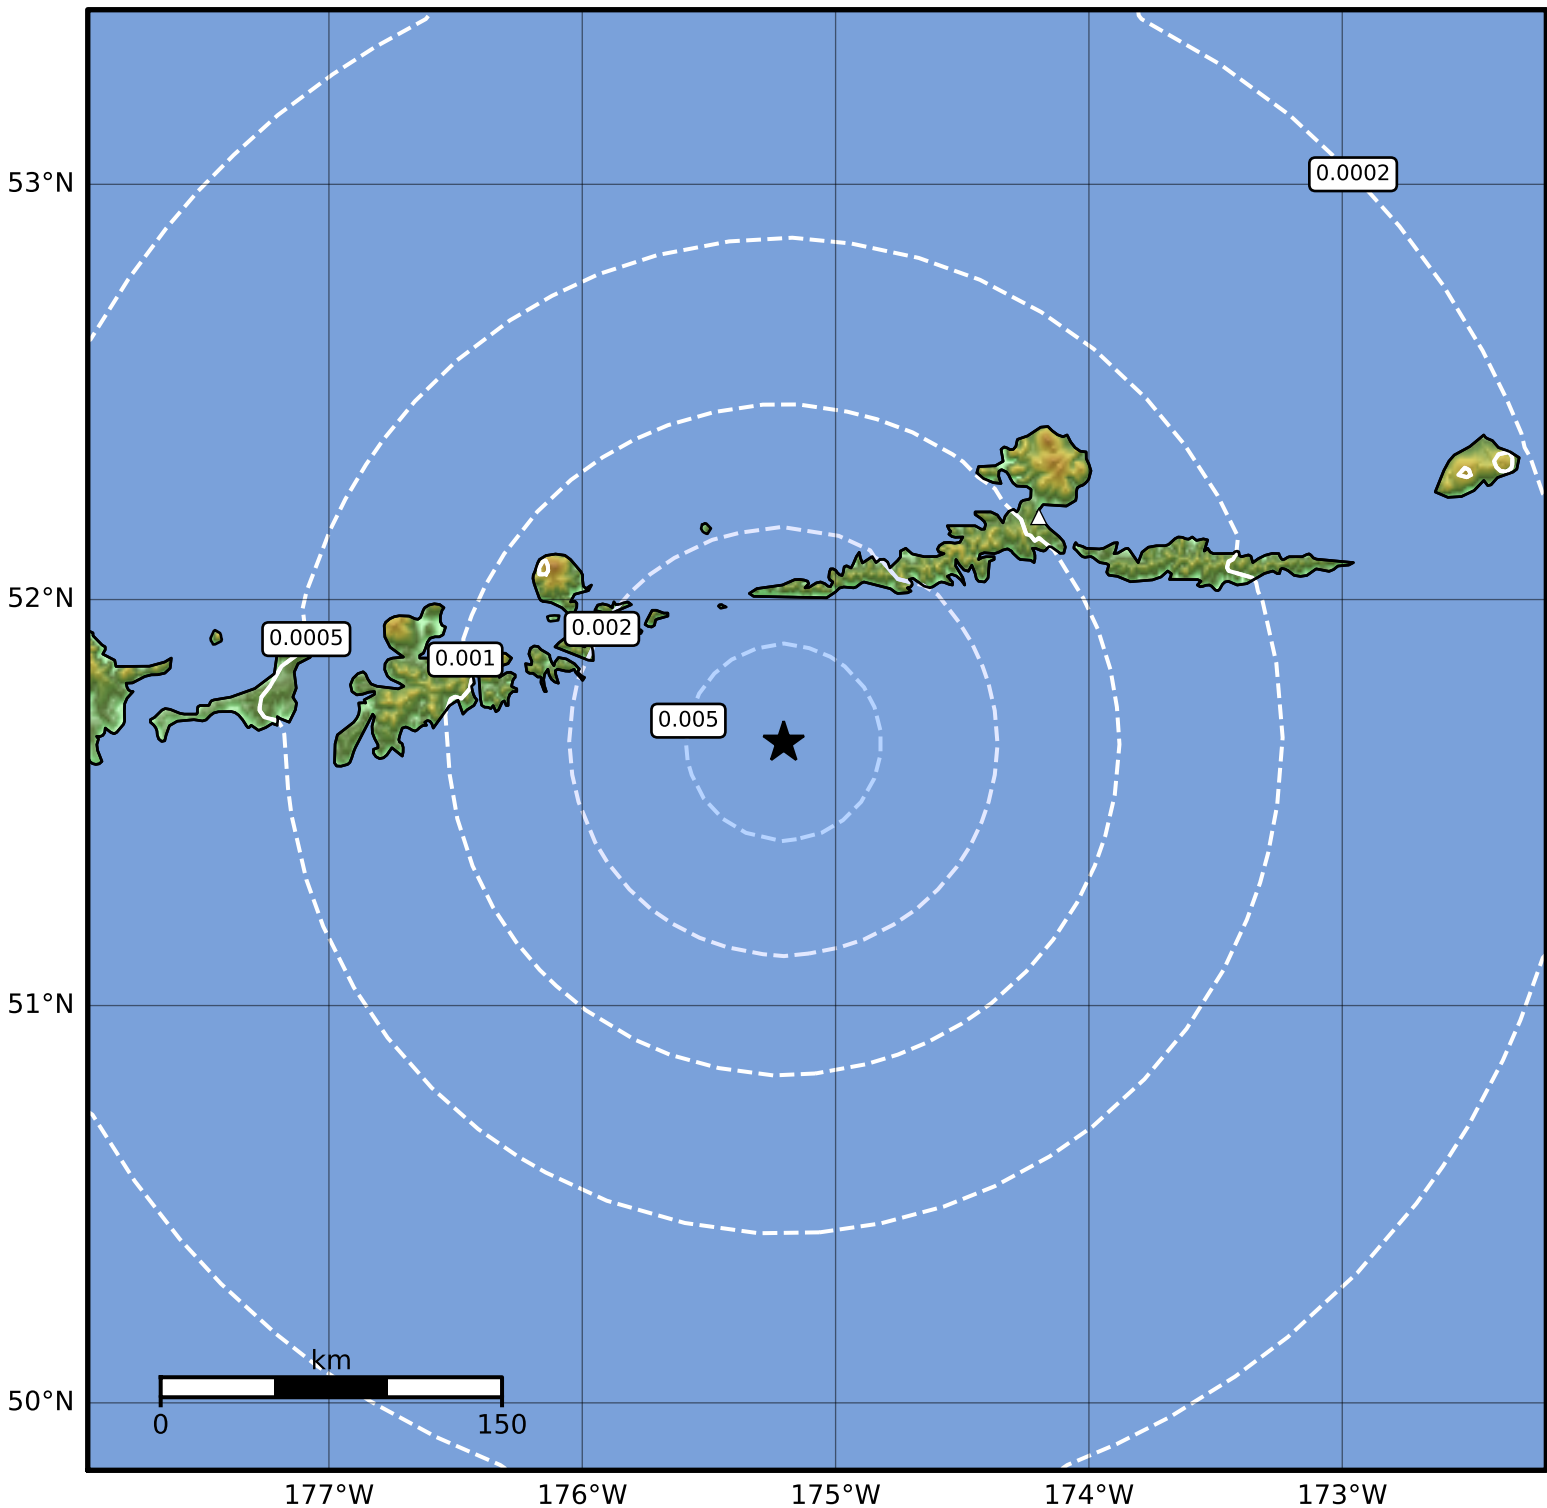

3.0 Second Peak Spectral Acceleration Map Alaska Earthquake Center
ShakeMap: 91 km (57 miles) SW of Atka
Feb 24, 2024 18:23:44 UTC M4.0 N51.65 W175.20 Depth: 25.7km ID:ak0242j9ewye

Scale based on Worden et al. (2012)

Version 2: Processed 2024-02-25T06:16:55Z

△ Seismic Instrument ○ Reported Intensity

★ Epicenter