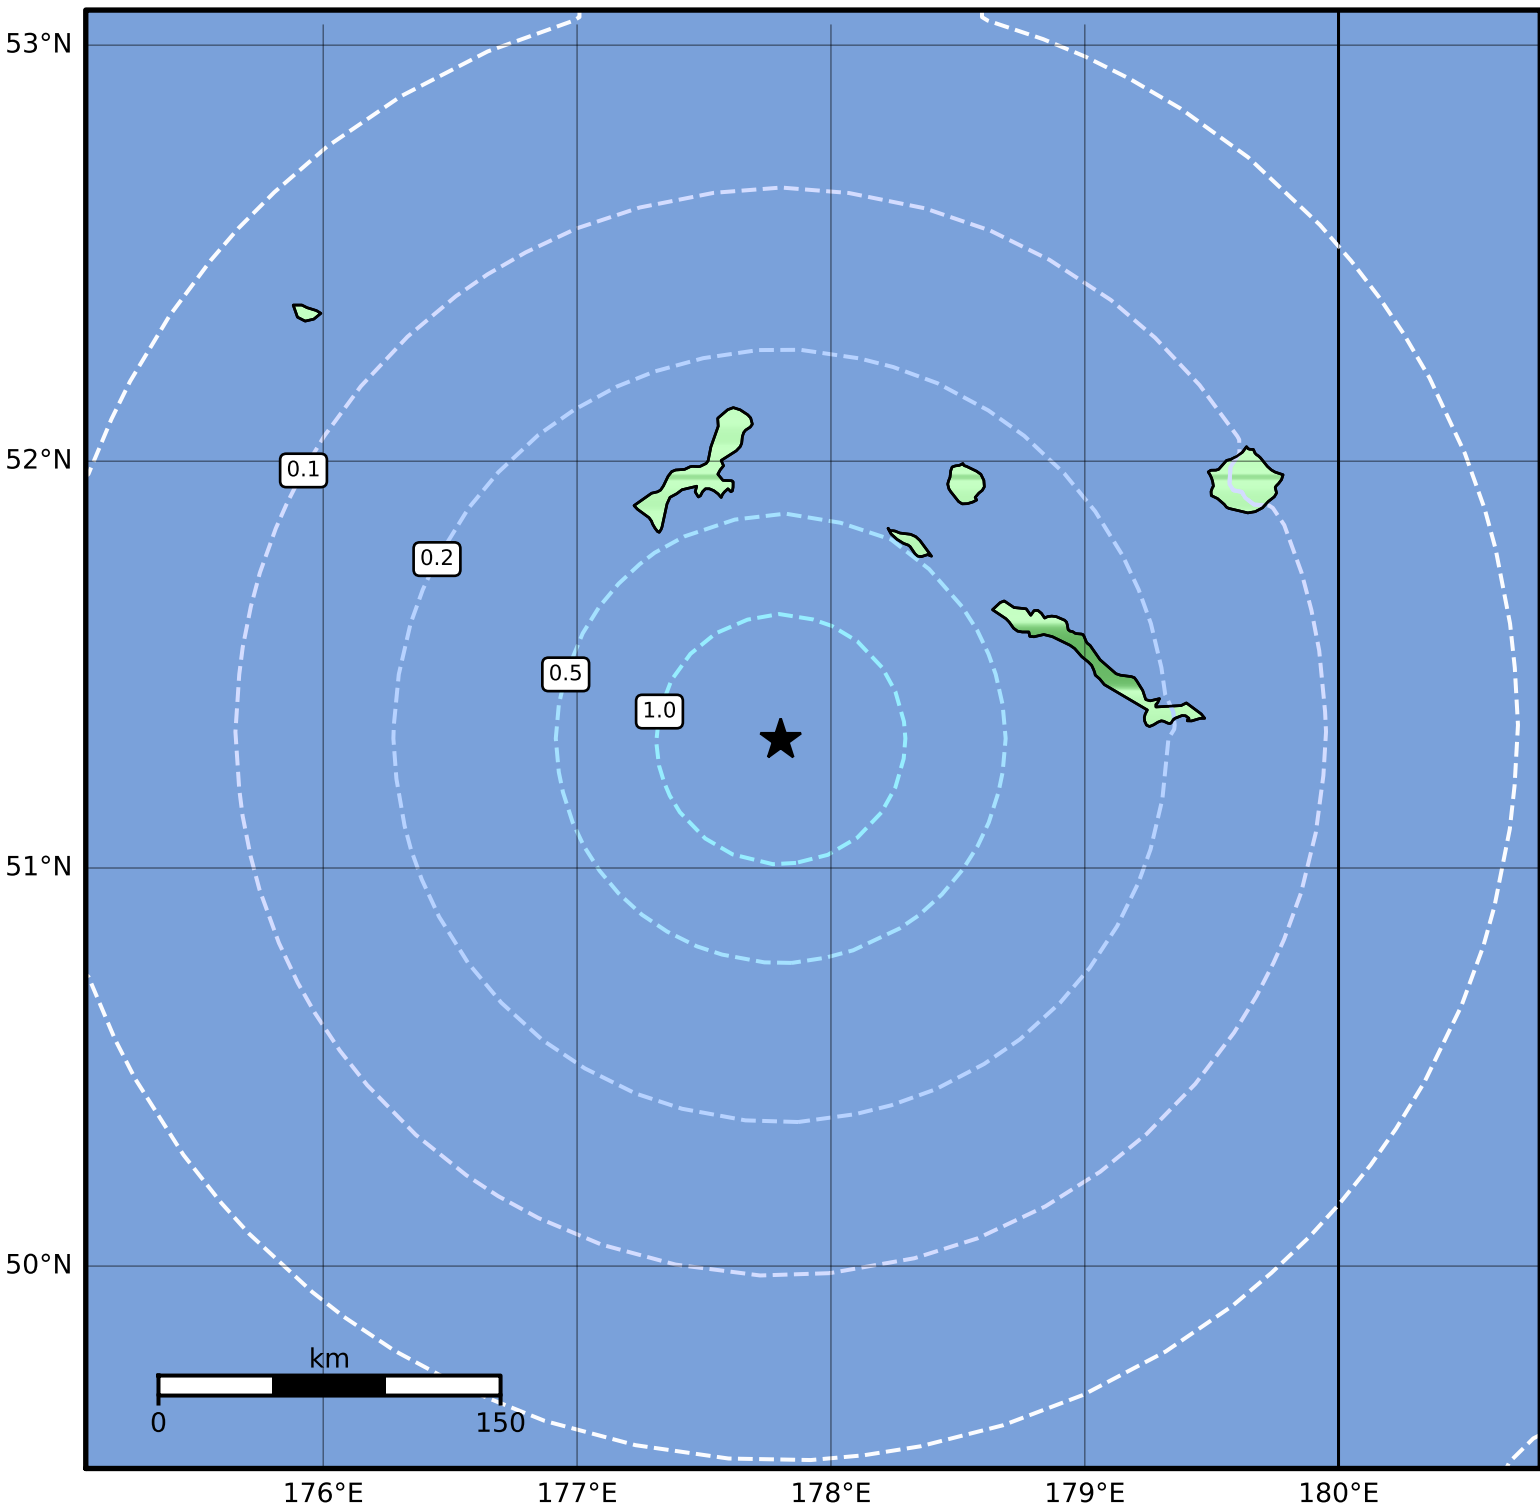

Peak Ground Acceleration Map Alaska Earthquake Center
 ShakeMap: 86 km (53 miles) WSW of Amchitka
 Mar 02, 2024 07:50:46 UTC M4.7 N51.32 E177.80 Depth: 38.3km ID:ak0242unsdsw

PGA (%g)	0.1	0.2	0.5	1	2	5	10	20	50	100	200

Scale based on Worden et al. (2012)

Version 2: Processed 2024-03-02T08:25:37Z

△ Seismic Instrument ○ Reported Intensity

★ Epicenter