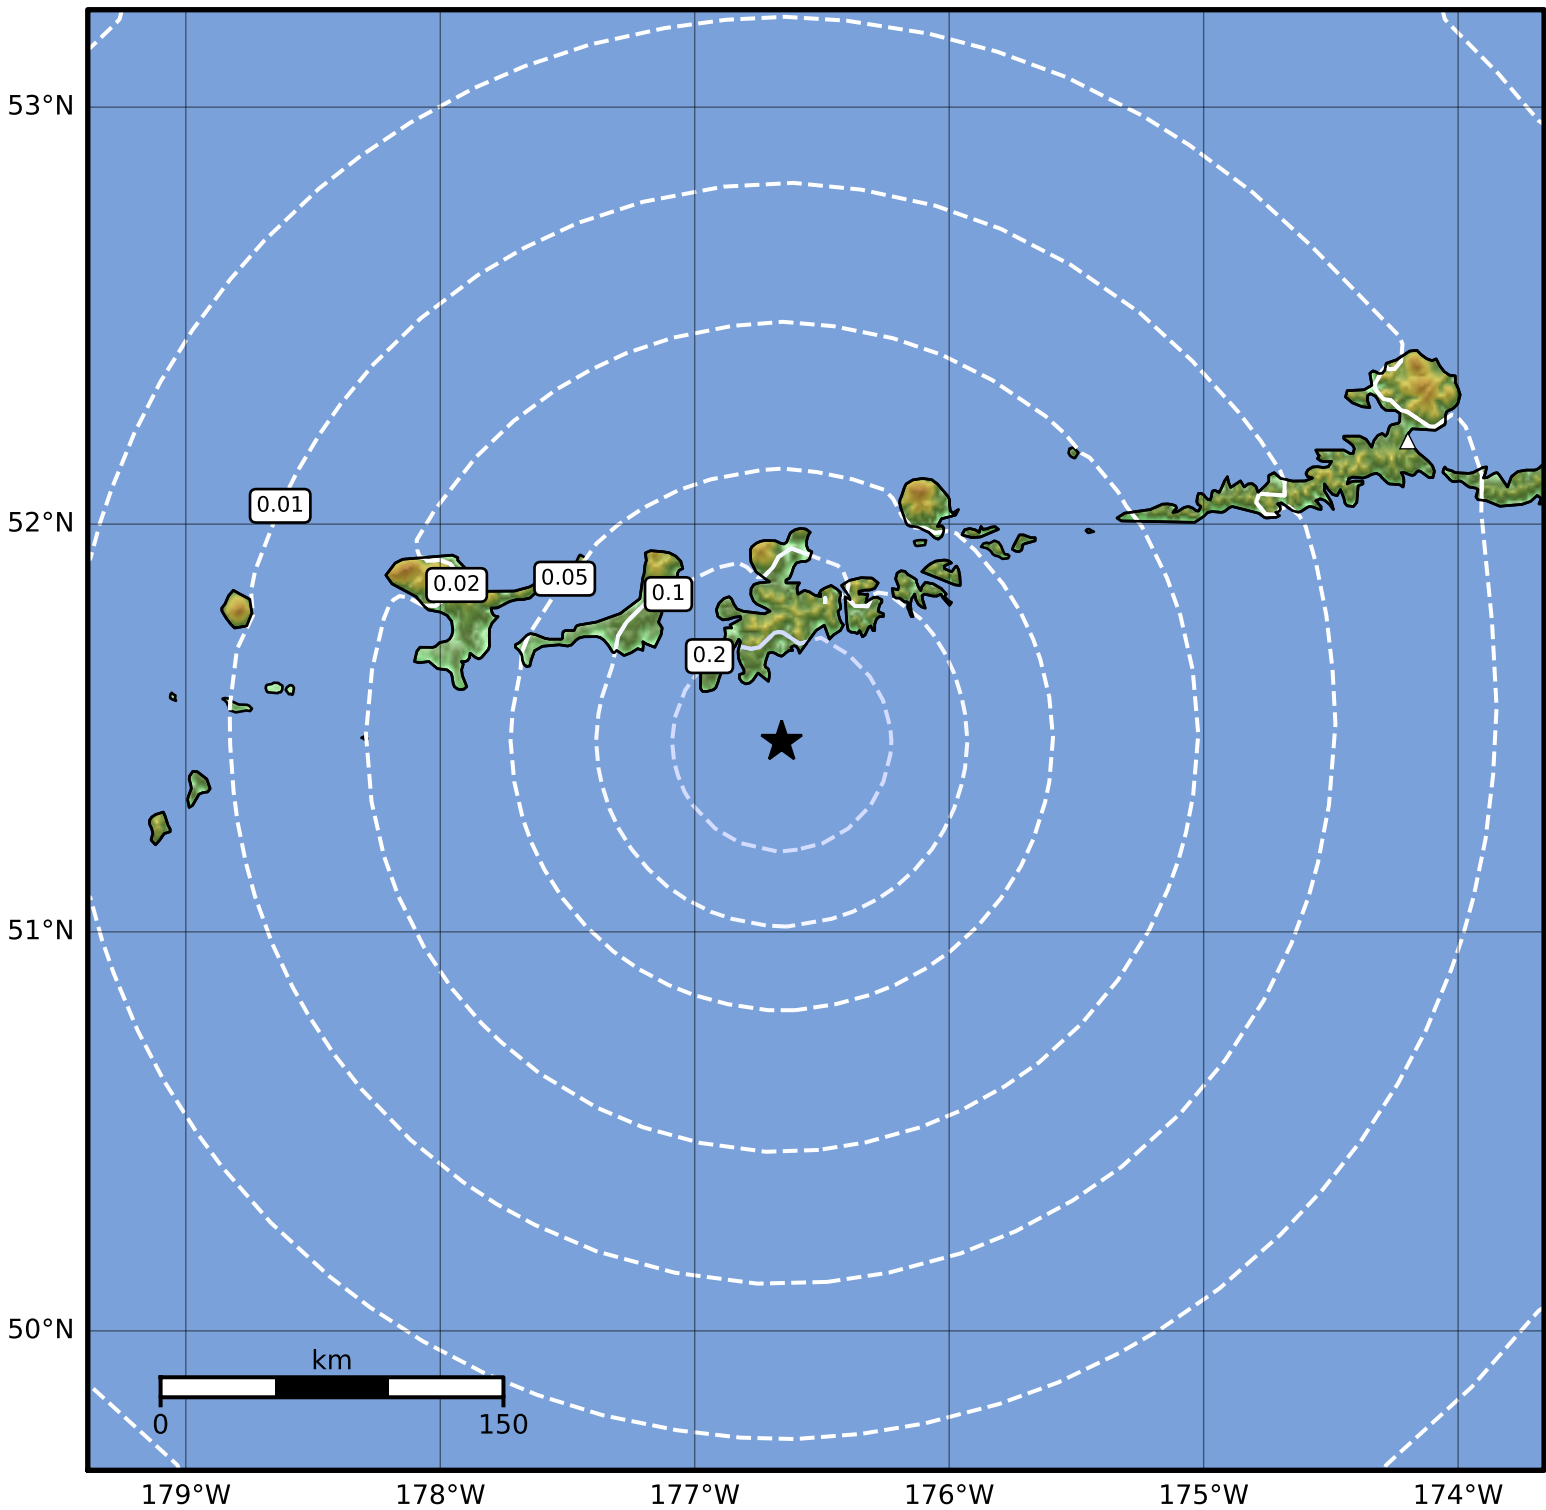

0.3 Second Peak Spectral Acceleration Map Alaska Earthquake Center
 ShakeMap: 45 km (28 miles) S of Adak
 Mar 02, 2024 20:38:30 UTC M3.7 N51.47 W176.66 Depth: 30.7km ID:ak0242uvgecl

SA(0.3) (%g)	0.1	0.2	0.5	1	2	5	10	20	50	100	200
--------------	-----	-----	-----	---	---	---	----	----	----	-----	-----

Scale based on Worden et al. (2012)

Version 2: Processed 2024-03-02T23:51:30Z

△ Seismic Instrument ○ Reported Intensity

★ Epicenter