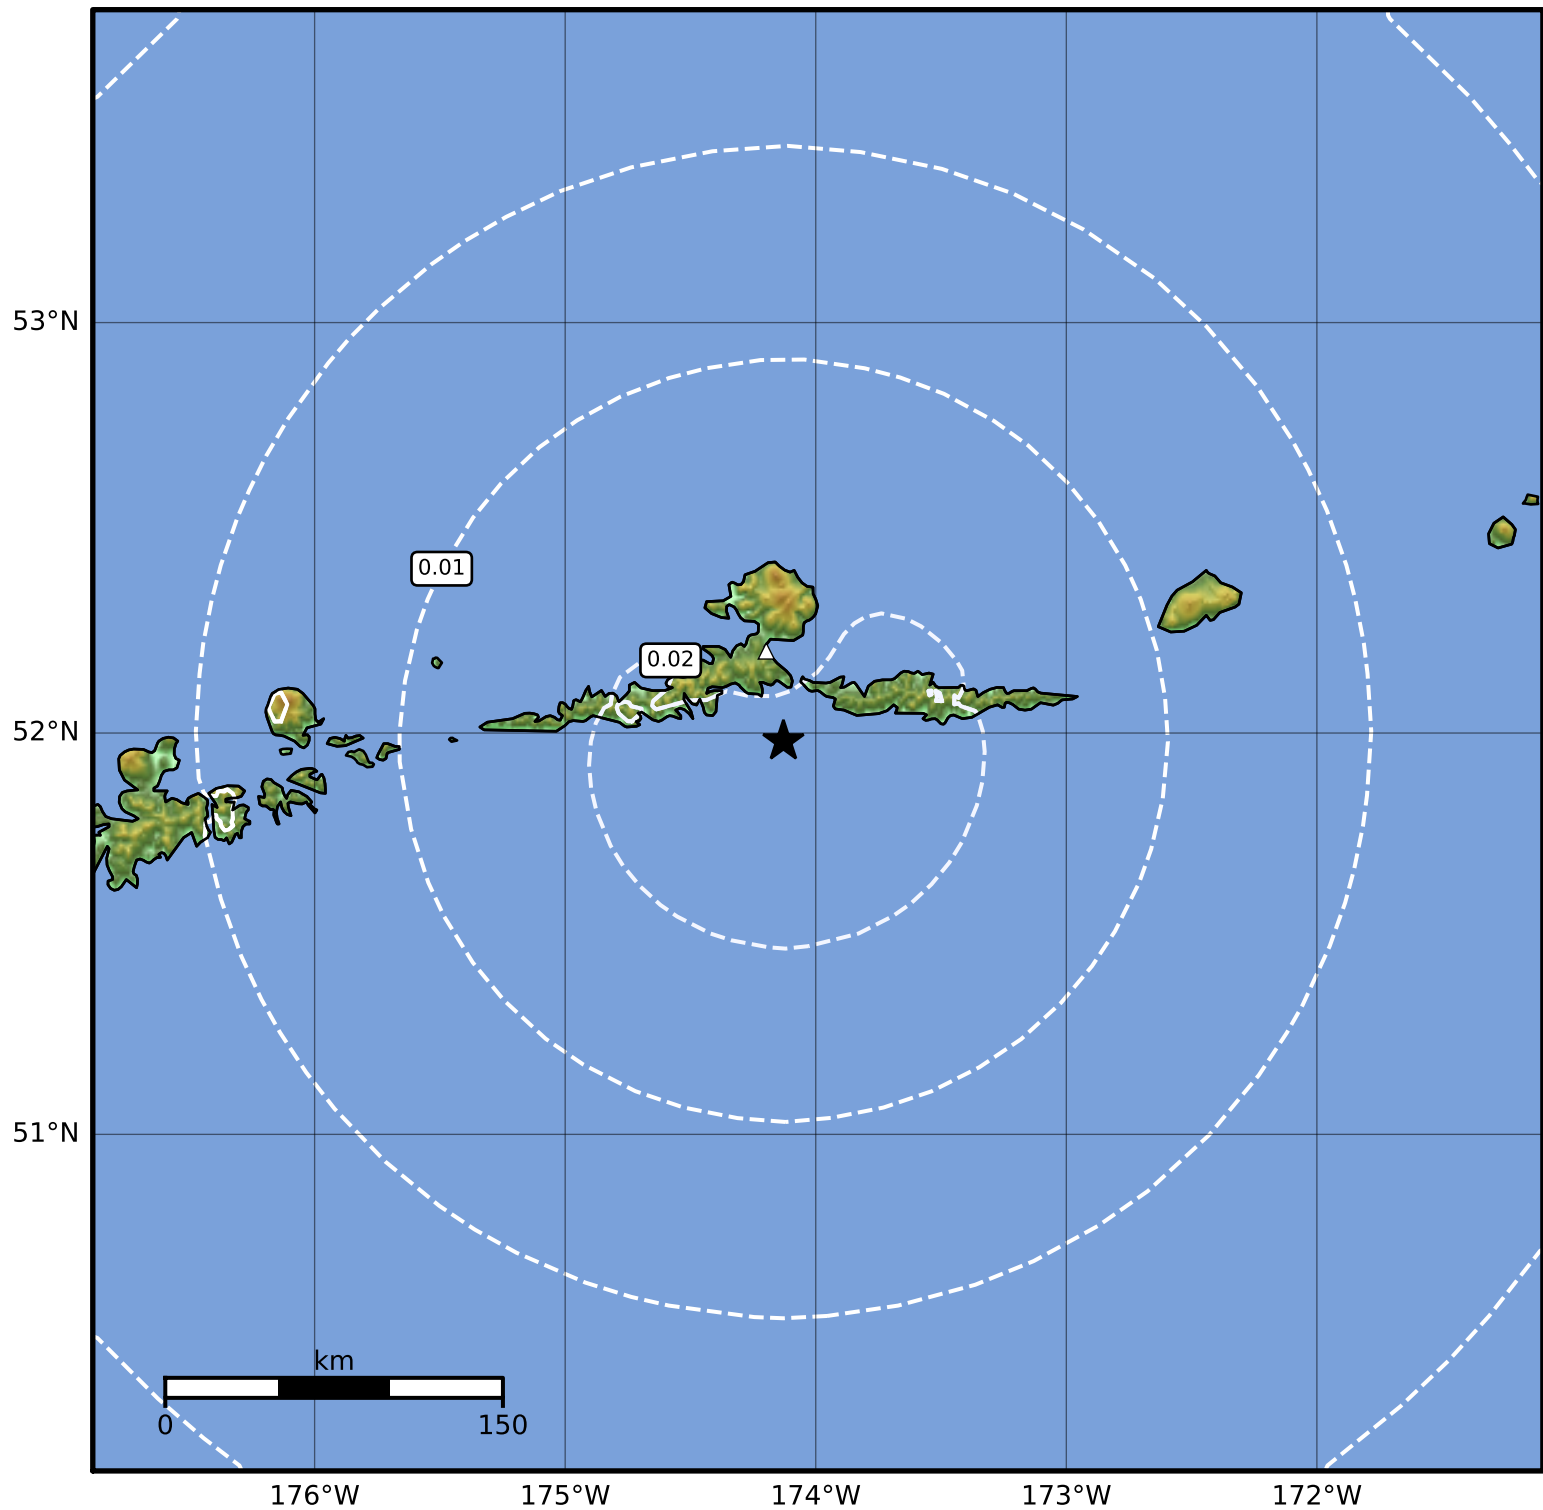

1.0 Second Peak Spectral Acceleration Map Alaska Earthquake Center
ShakeMap: 24 km (15 miles) SSE of Atka
Mar 04, 2024 06:17:38 UTC M3.9 N51.98 W174.13 Depth: 64.6km ID:ak0242xy2ji3

SA(1.0) (%g)	0.1	0.2	0.5	1	2	5	10	20	50	100	200
--------------	-----	-----	-----	---	---	---	----	----	----	-----	-----

Scale based on Worden et al. (2012)

Version 2: Processed 2024-03-04T08:07:59Z

△ Seismic Instrument ○ Reported Intensity

★ Epicenter