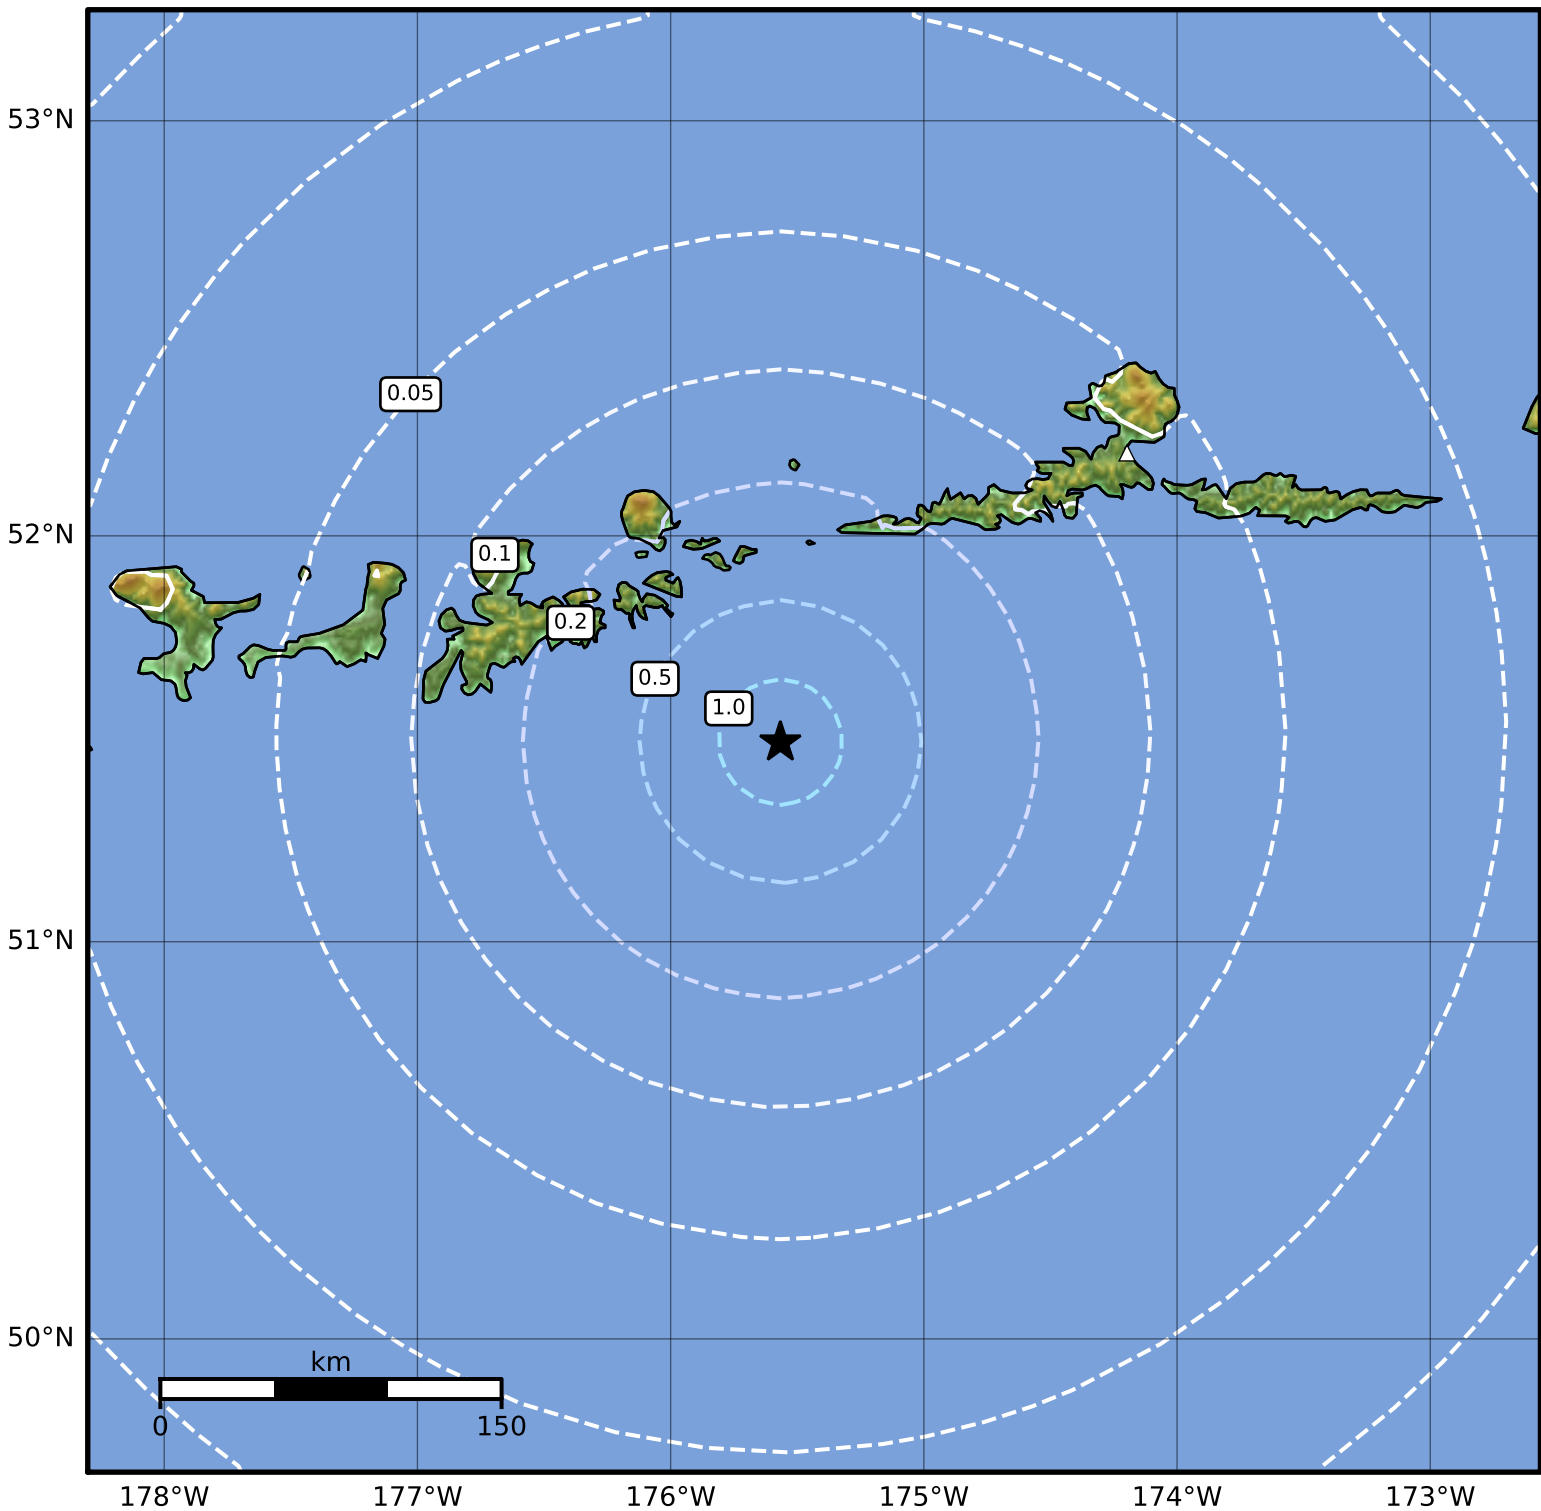

0.3 Second Peak Spectral Acceleration Map Alaska Earthquake Center
 ShakeMap: 86 km (53 miles) ESE of Adak
 Mar 12, 2024 20:56:53 UTC M4.3 N51.49 W175.57 Depth: 30.7km ID:ak0243bexrqb

SA(0.3) (%g)	0.1	0.2	0.5	1	2	5	10	20	50	100	200
---------------------	------------	------------	------------	----------	----------	----------	-----------	-----------	-----------	------------	------------

Scale based on Worden et al. (2012)

Version 2: Processed 2024-03-12T23:19:23Z

△ Seismic Instrument ○ Reported Intensity

★ Epicenter