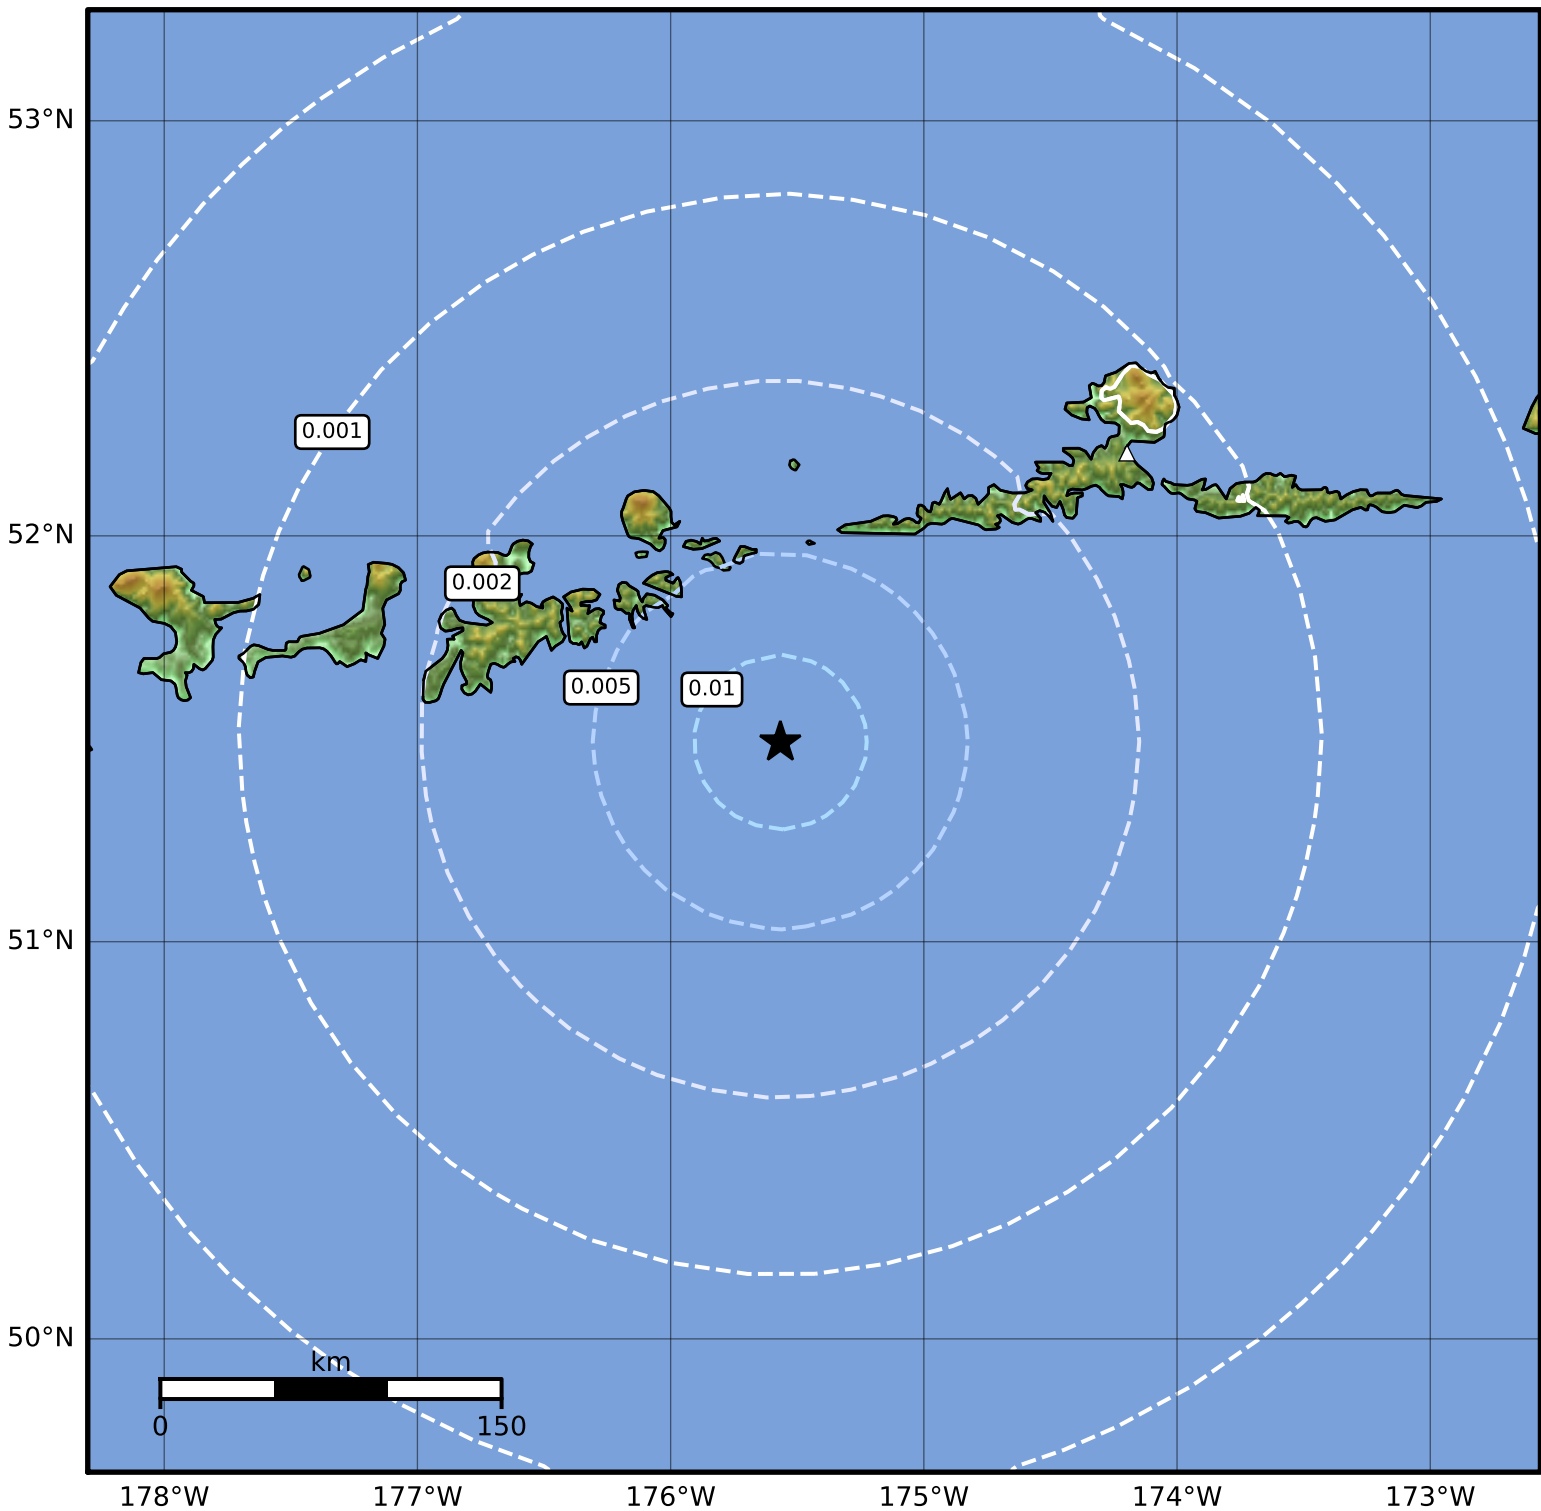

3.0 Second Peak Spectral Acceleration Map Alaska Earthquake Center  
ShakeMap: 86 km (53 miles) ESE of Adak  
Mar 12, 2024 20:56:53 UTC M4.3 N51.49 W175.57 Depth: 30.7km ID:ak0243bexrqb

Scale based on Worden et al. (2012)

Version 2: Processed 2024-03-12T23:19:23Z

△ Seismic Instrument ○ Reported Intensity

★ Epicenter