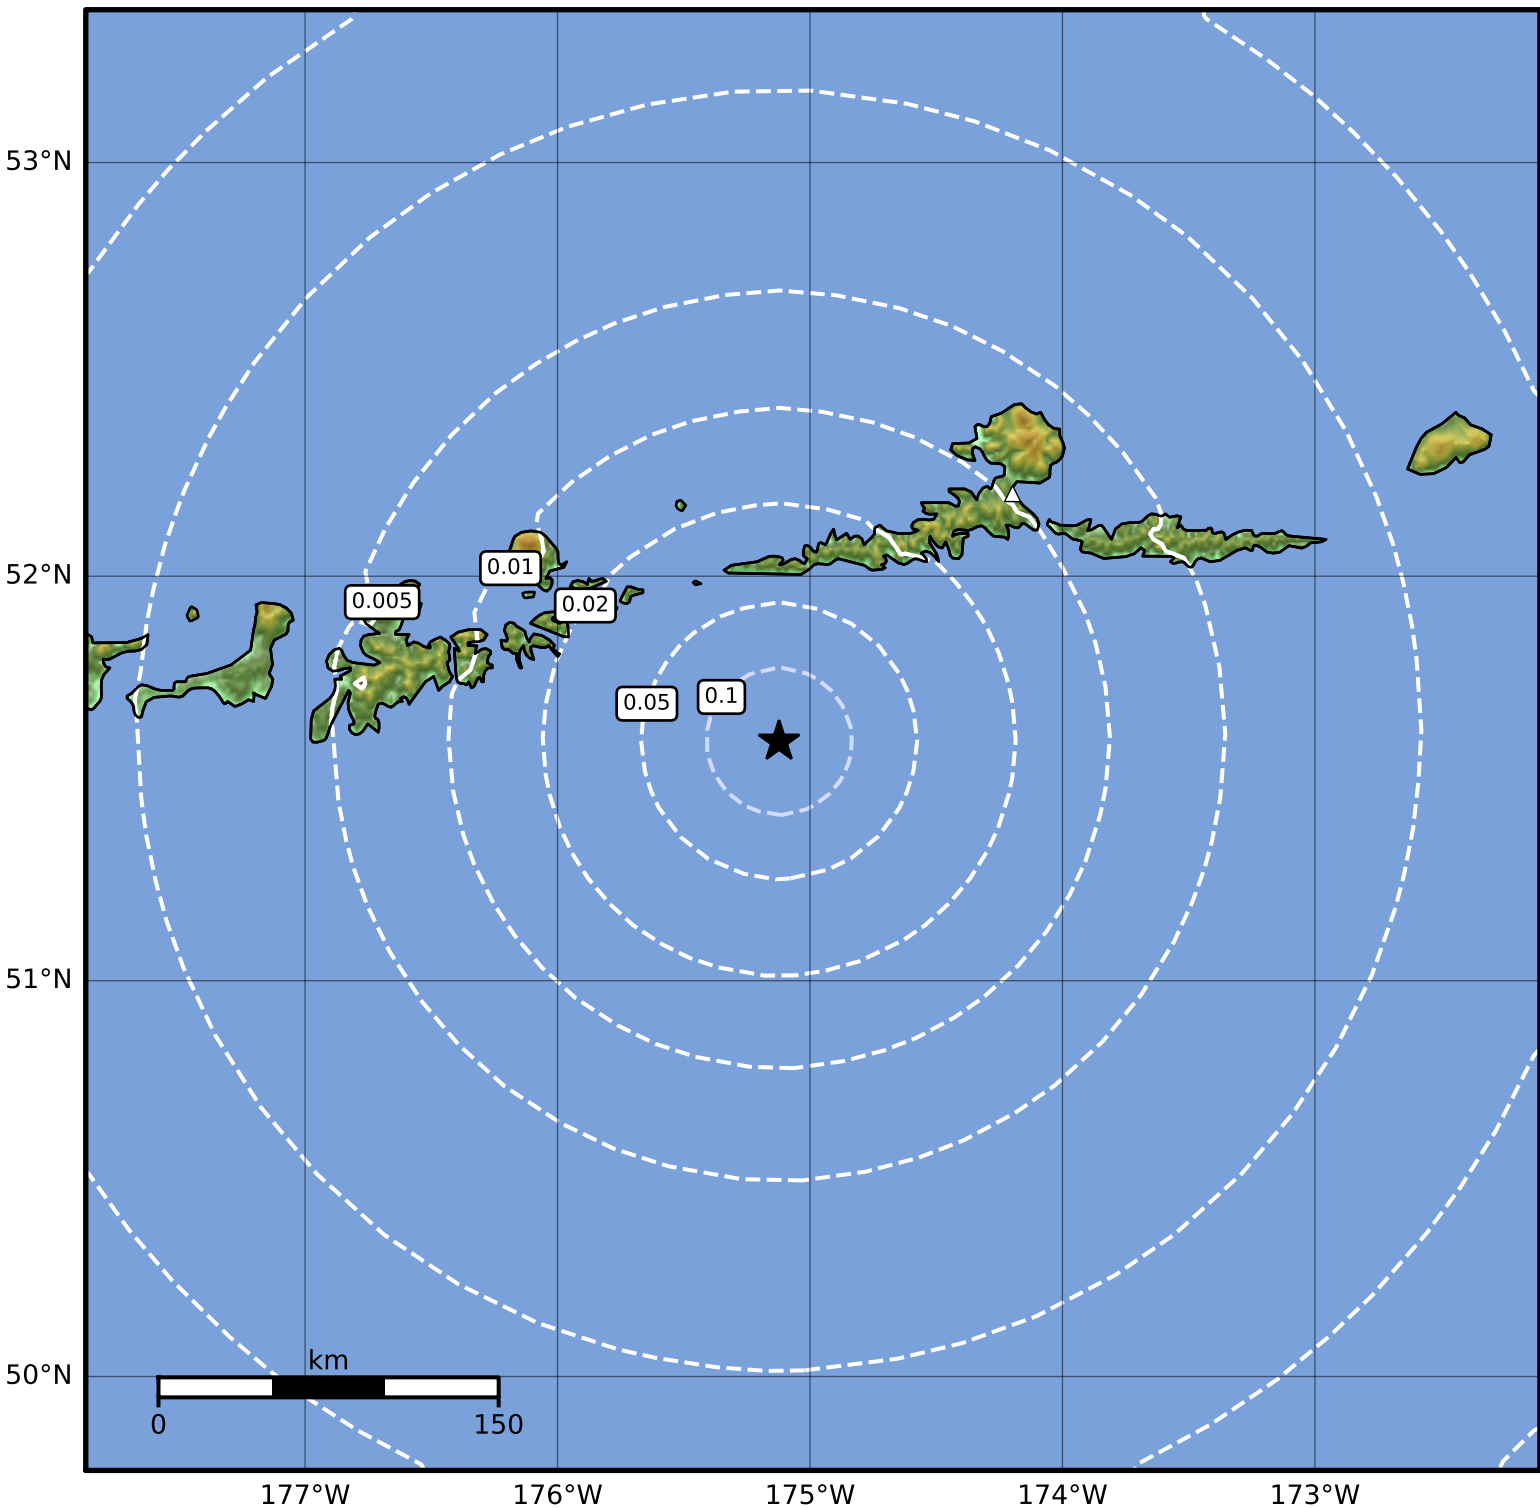

Peak Ground Acceleration Map Alaska Earthquake Center  
 ShakeMap: 92 km (57 miles) SW of Atka  
 Mar 12, 2024 23:04:37 UTC M3.5 N51.59 W175.12 Depth: 27.9km ID:ak0243bgew6c

PGA (%g)	0.1	0.2	0.5	1	2	5	10	20	50	100	200
----------	-----	-----	-----	---	---	---	----	----	----	-----	-----

Scale based on Worden et al. (2012)

Version 2: Processed 2024-03-12T23:28:28Z

△ Seismic Instrument    ○ Reported Intensity

★ Epicenter