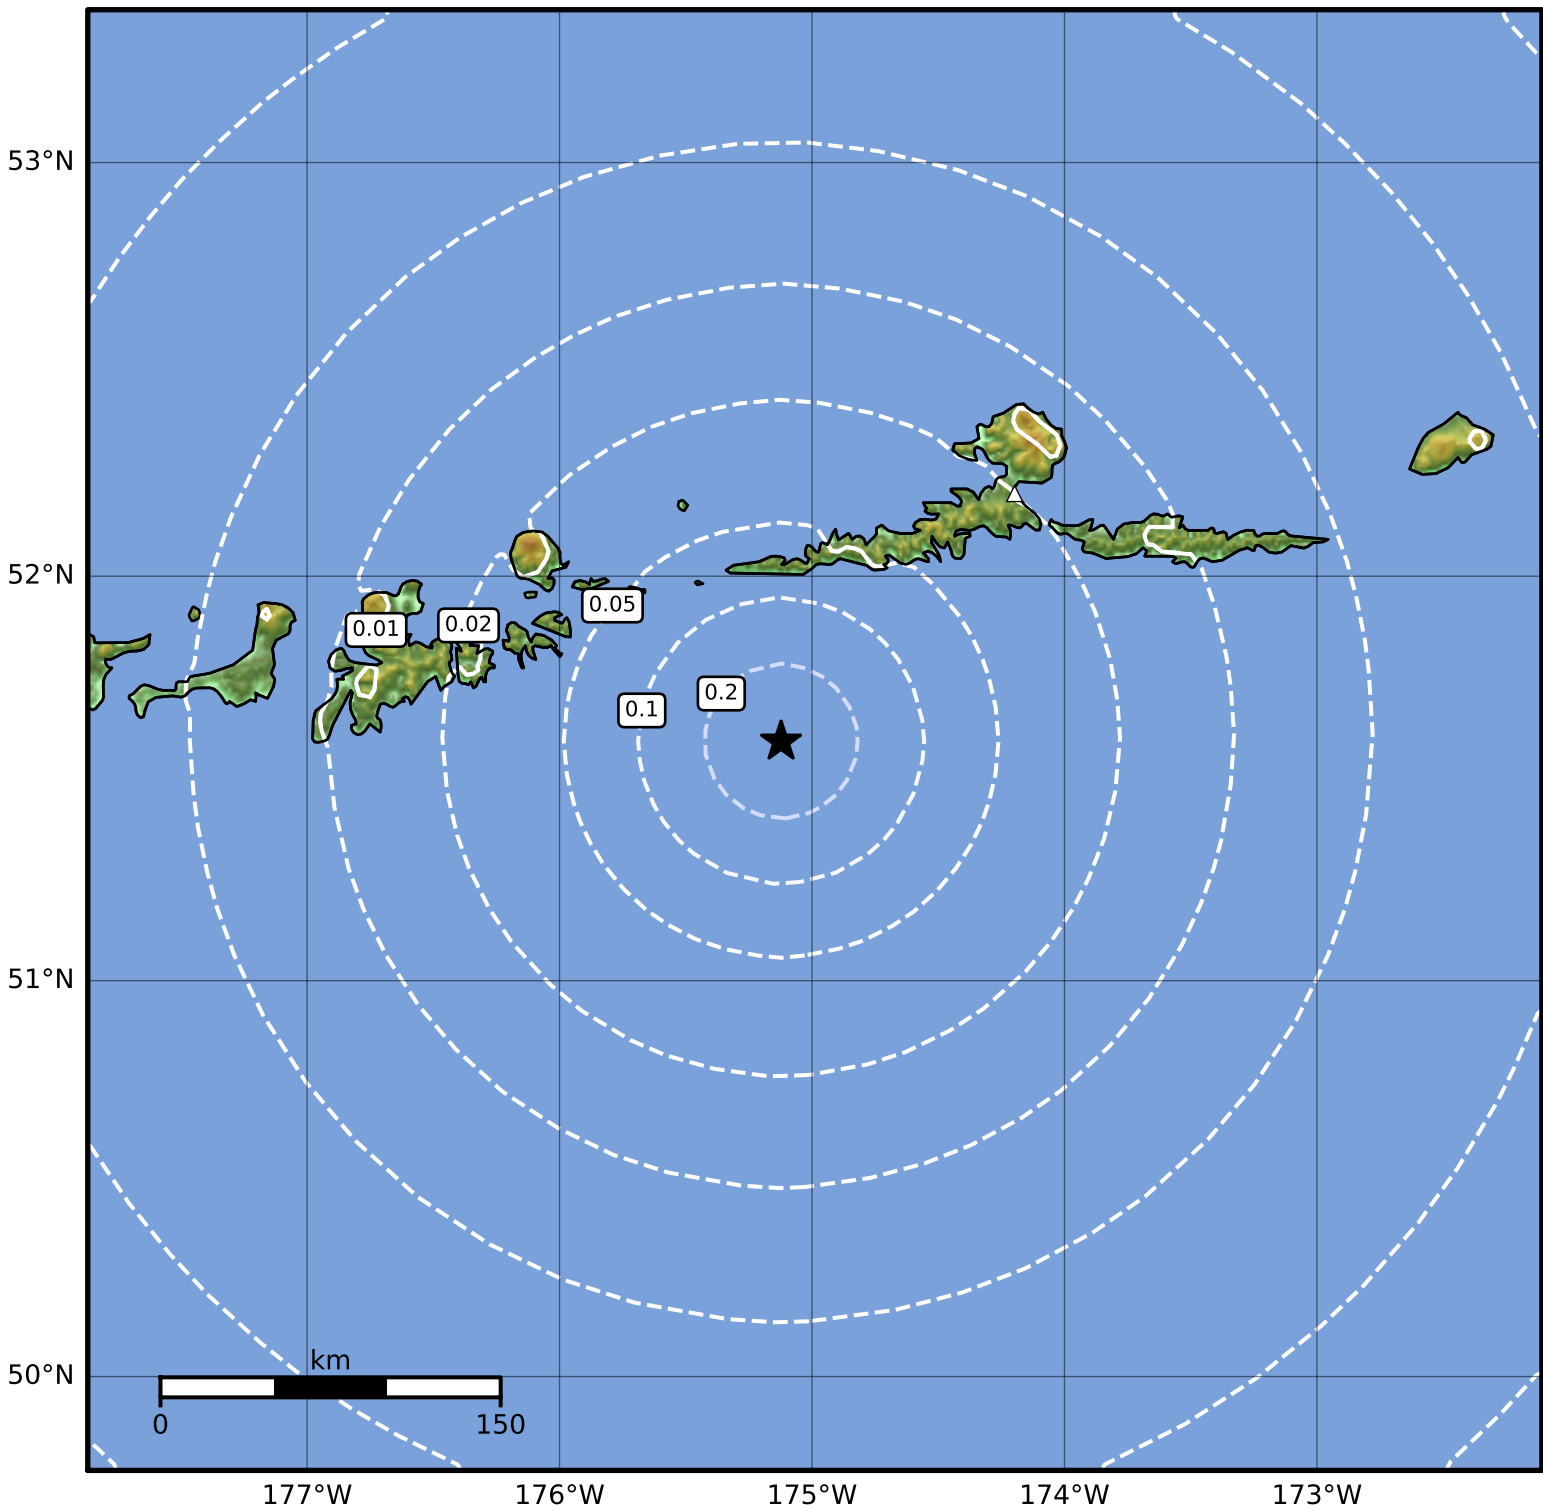

0.3 Second Peak Spectral Acceleration Map Alaska Earthquake Center
 ShakeMap: 92 km (57 miles) SW of Atka
 Mar 12, 2024 23:04:37 UTC M3.5 N51.59 W175.12 Depth: 27.9km ID:ak0243bgew6c

| SA(0.3) (%g) | 0.1 | 0.2 | 0.5 | 1 | 2 | 5 | 10 | 20 | 50 | 100 | 200 |
|--------------|-----|-----|-----|---|---|---|----|----|----|-----|-----|
|--------------|-----|-----|-----|---|---|---|----|----|----|-----|-----|

Scale based on Worden et al. (2012)

Version 2: Processed 2024-03-12T23:28:28Z

△ Seismic Instrument ○ Reported Intensity

★ Epicenter