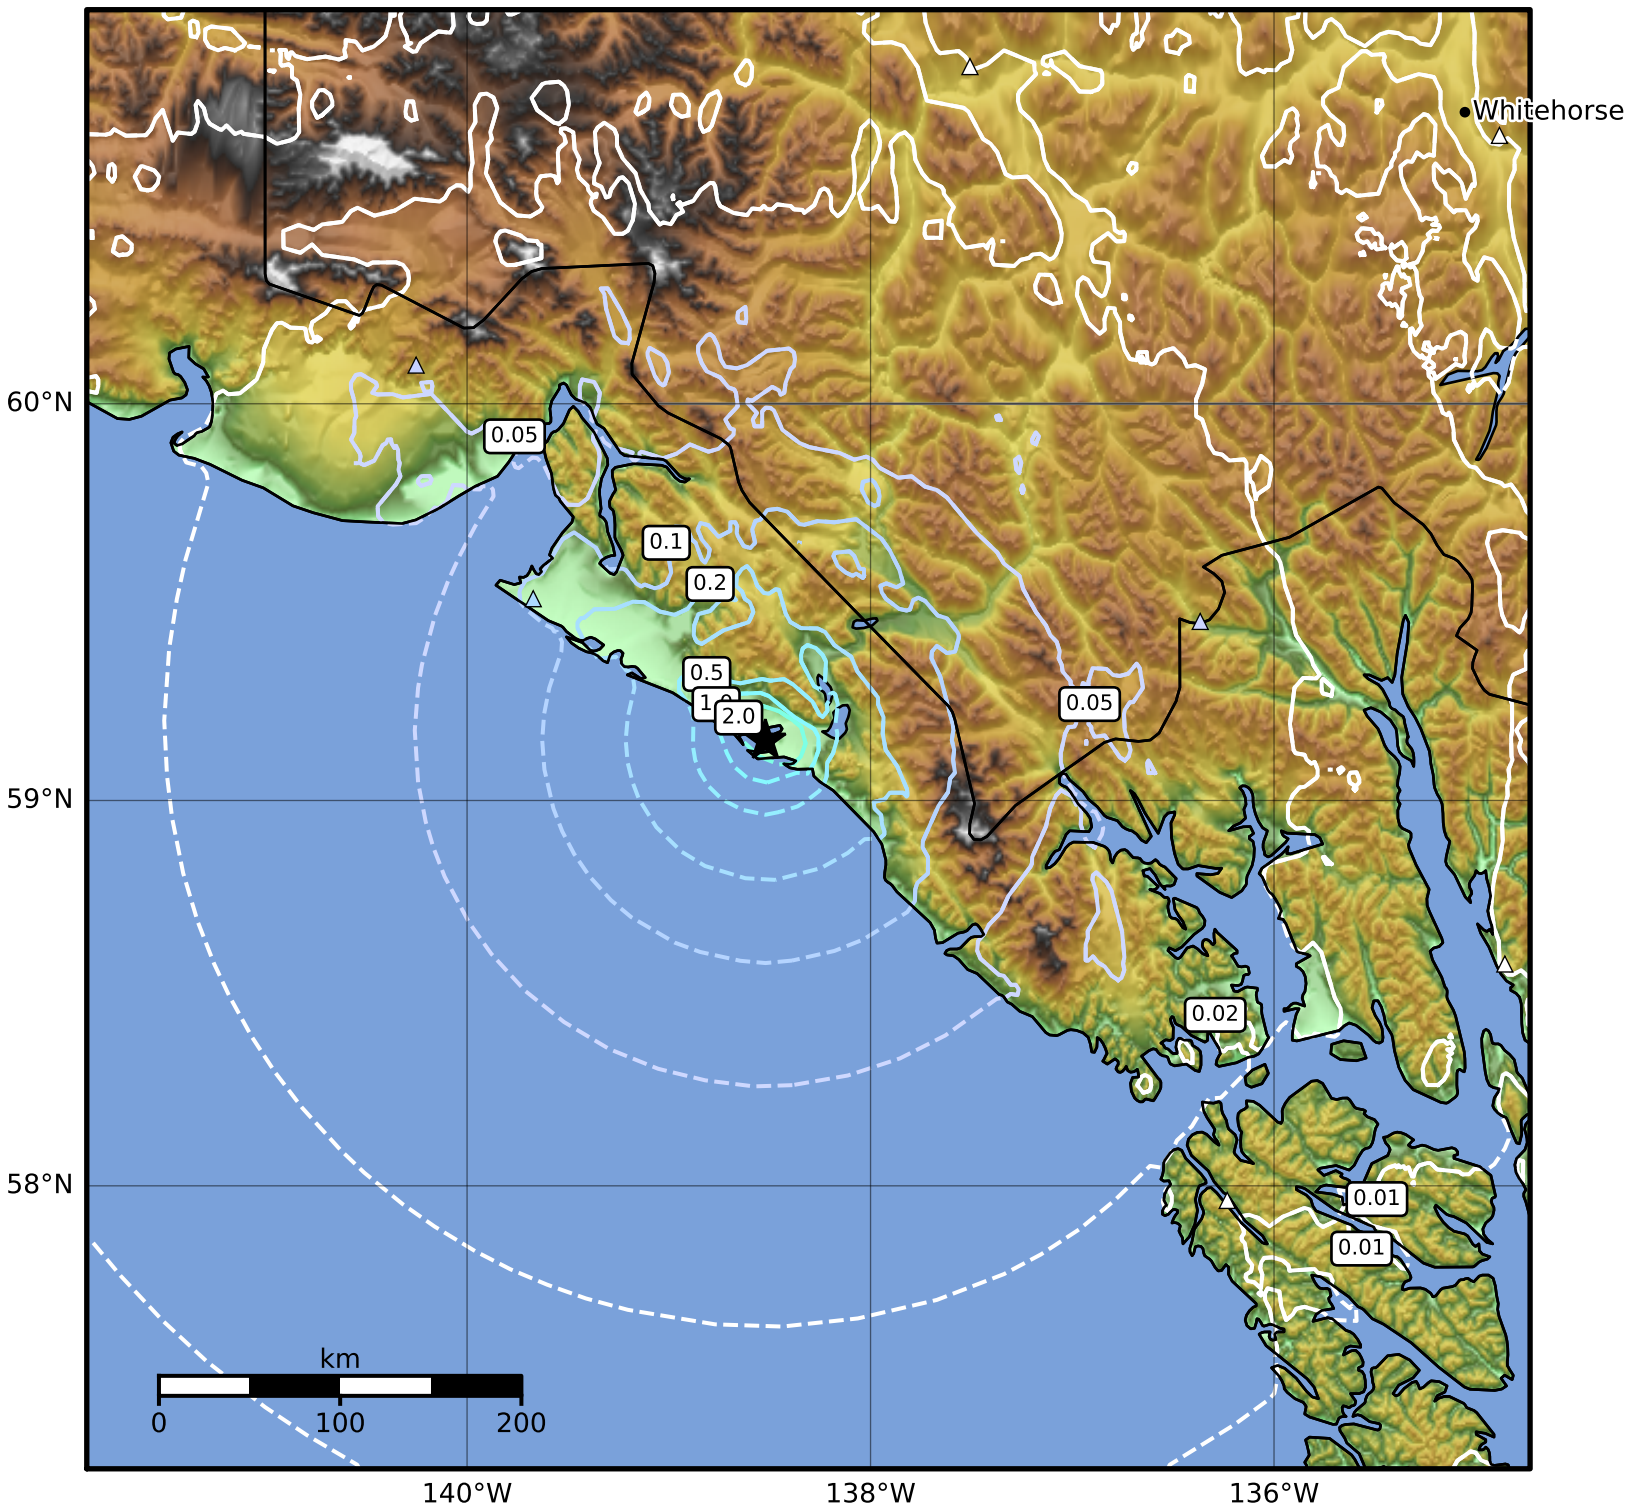

Peak Ground Velocity Map Alaska Earthquake Center
ShakeMap: 81 km (50 miles) ESE of Yakutat
Mar 19, 2024 16:14:16 UTC M4.5 N59.15 W138.52 Depth: 8.4km ID:ak0243mx2dy7

Scale based on Worden et al. (2012)

Version 2: Processed 2024-03-19T16:24:23Z

△ Seismic Instrument ○ Reported Intensity

★ Epicenter