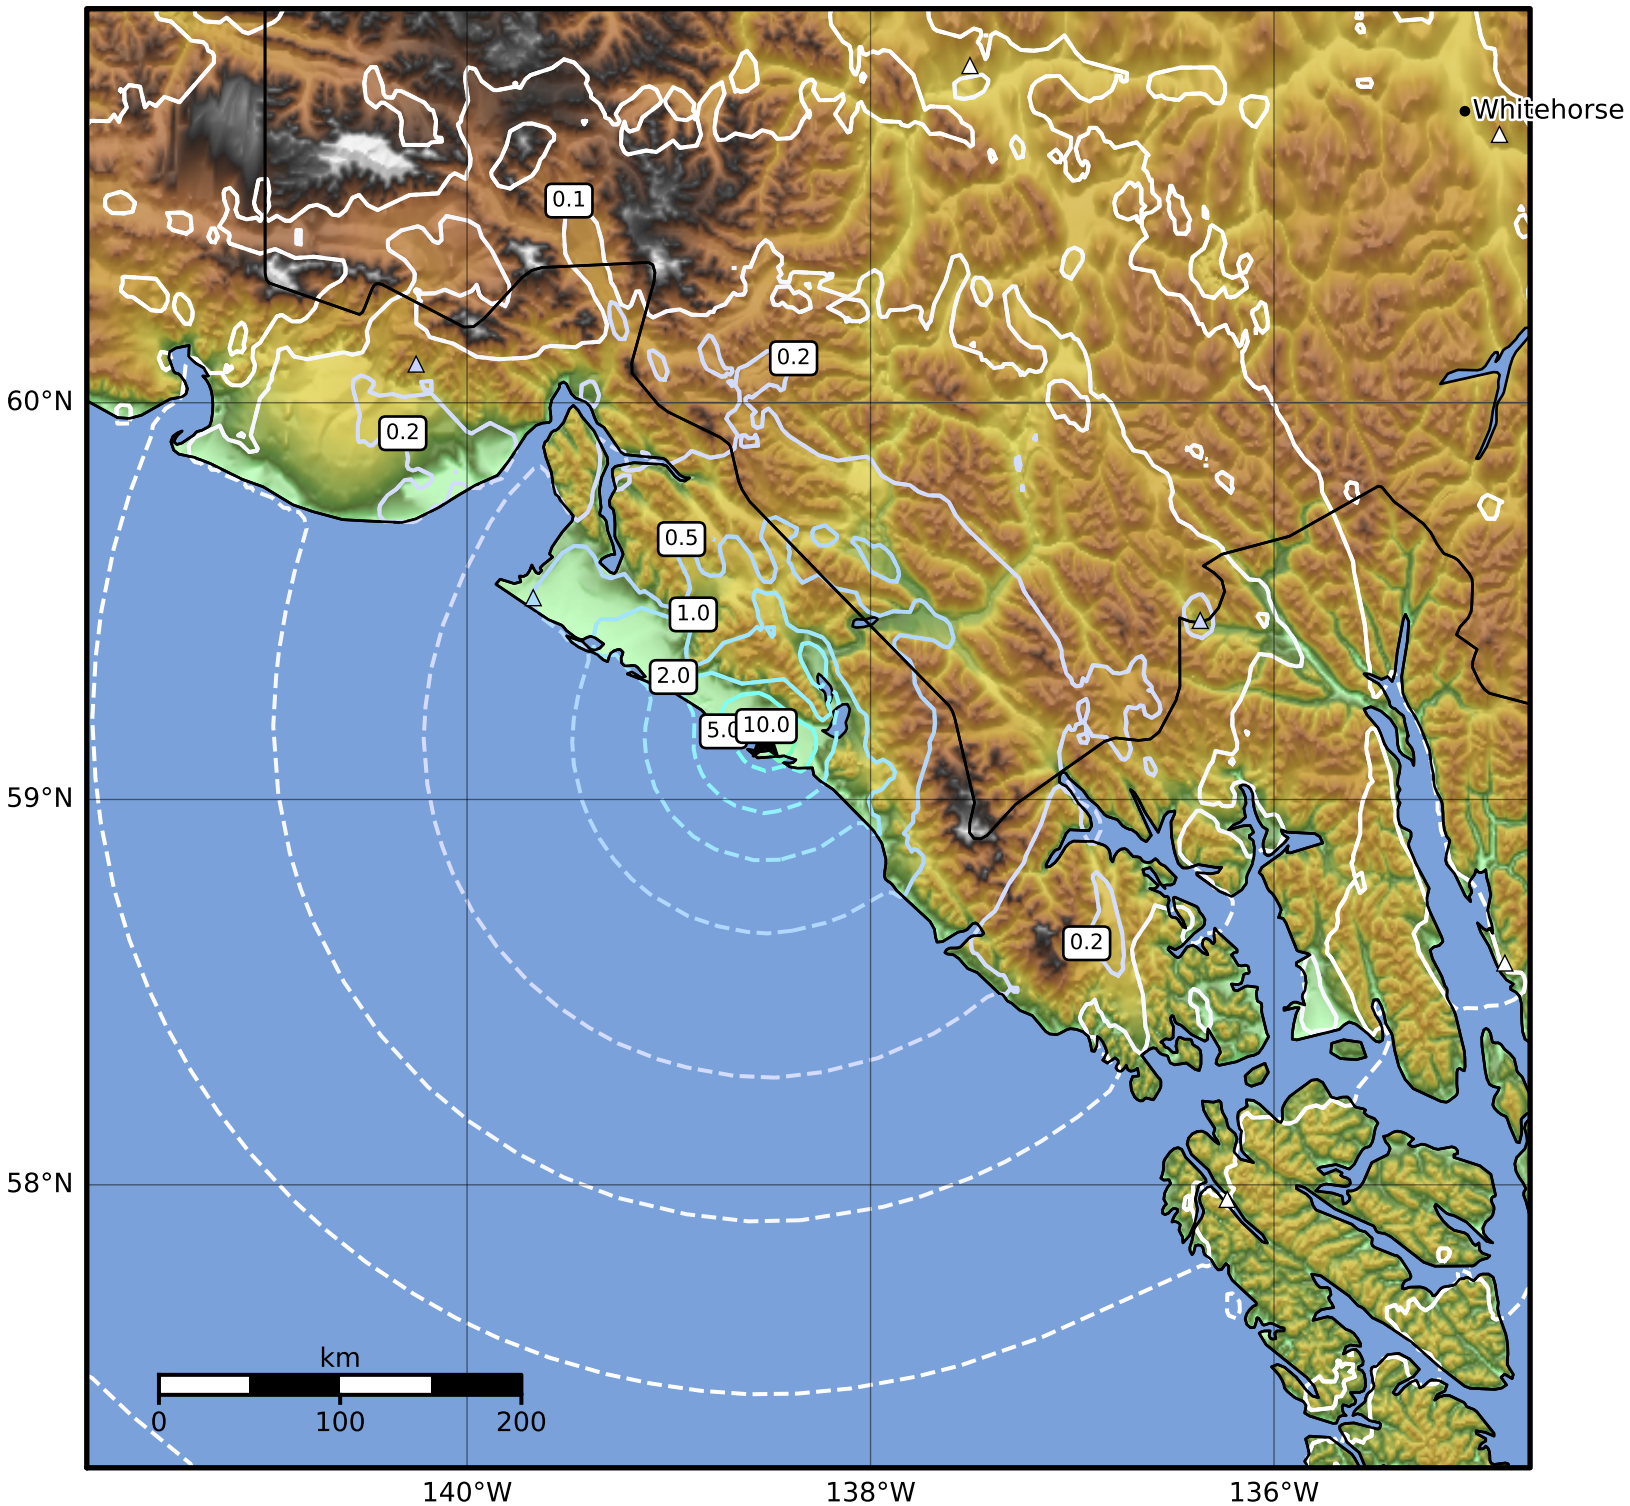

0.3 Second Peak Spectral Acceleration Map Alaska Earthquake Center  
 ShakeMap: 81 km (50 miles) ESE of Yakutat  
 Mar 19, 2024 16:14:16 UTC M4.5 N59.15 W138.52 Depth: 8.4km ID:ak0243mx2dy7

SA(0.3) (%g)	0.1	0.2	0.5	1	2	5	10	20	50	100	200
--------------	-----	-----	-----	---	---	---	----	----	----	-----	-----

Scale based on Worden et al. (2012)

Version 2: Processed 2024-03-19T16:24:23Z

△ Seismic Instrument ○ Reported Intensity

★ Epicenter