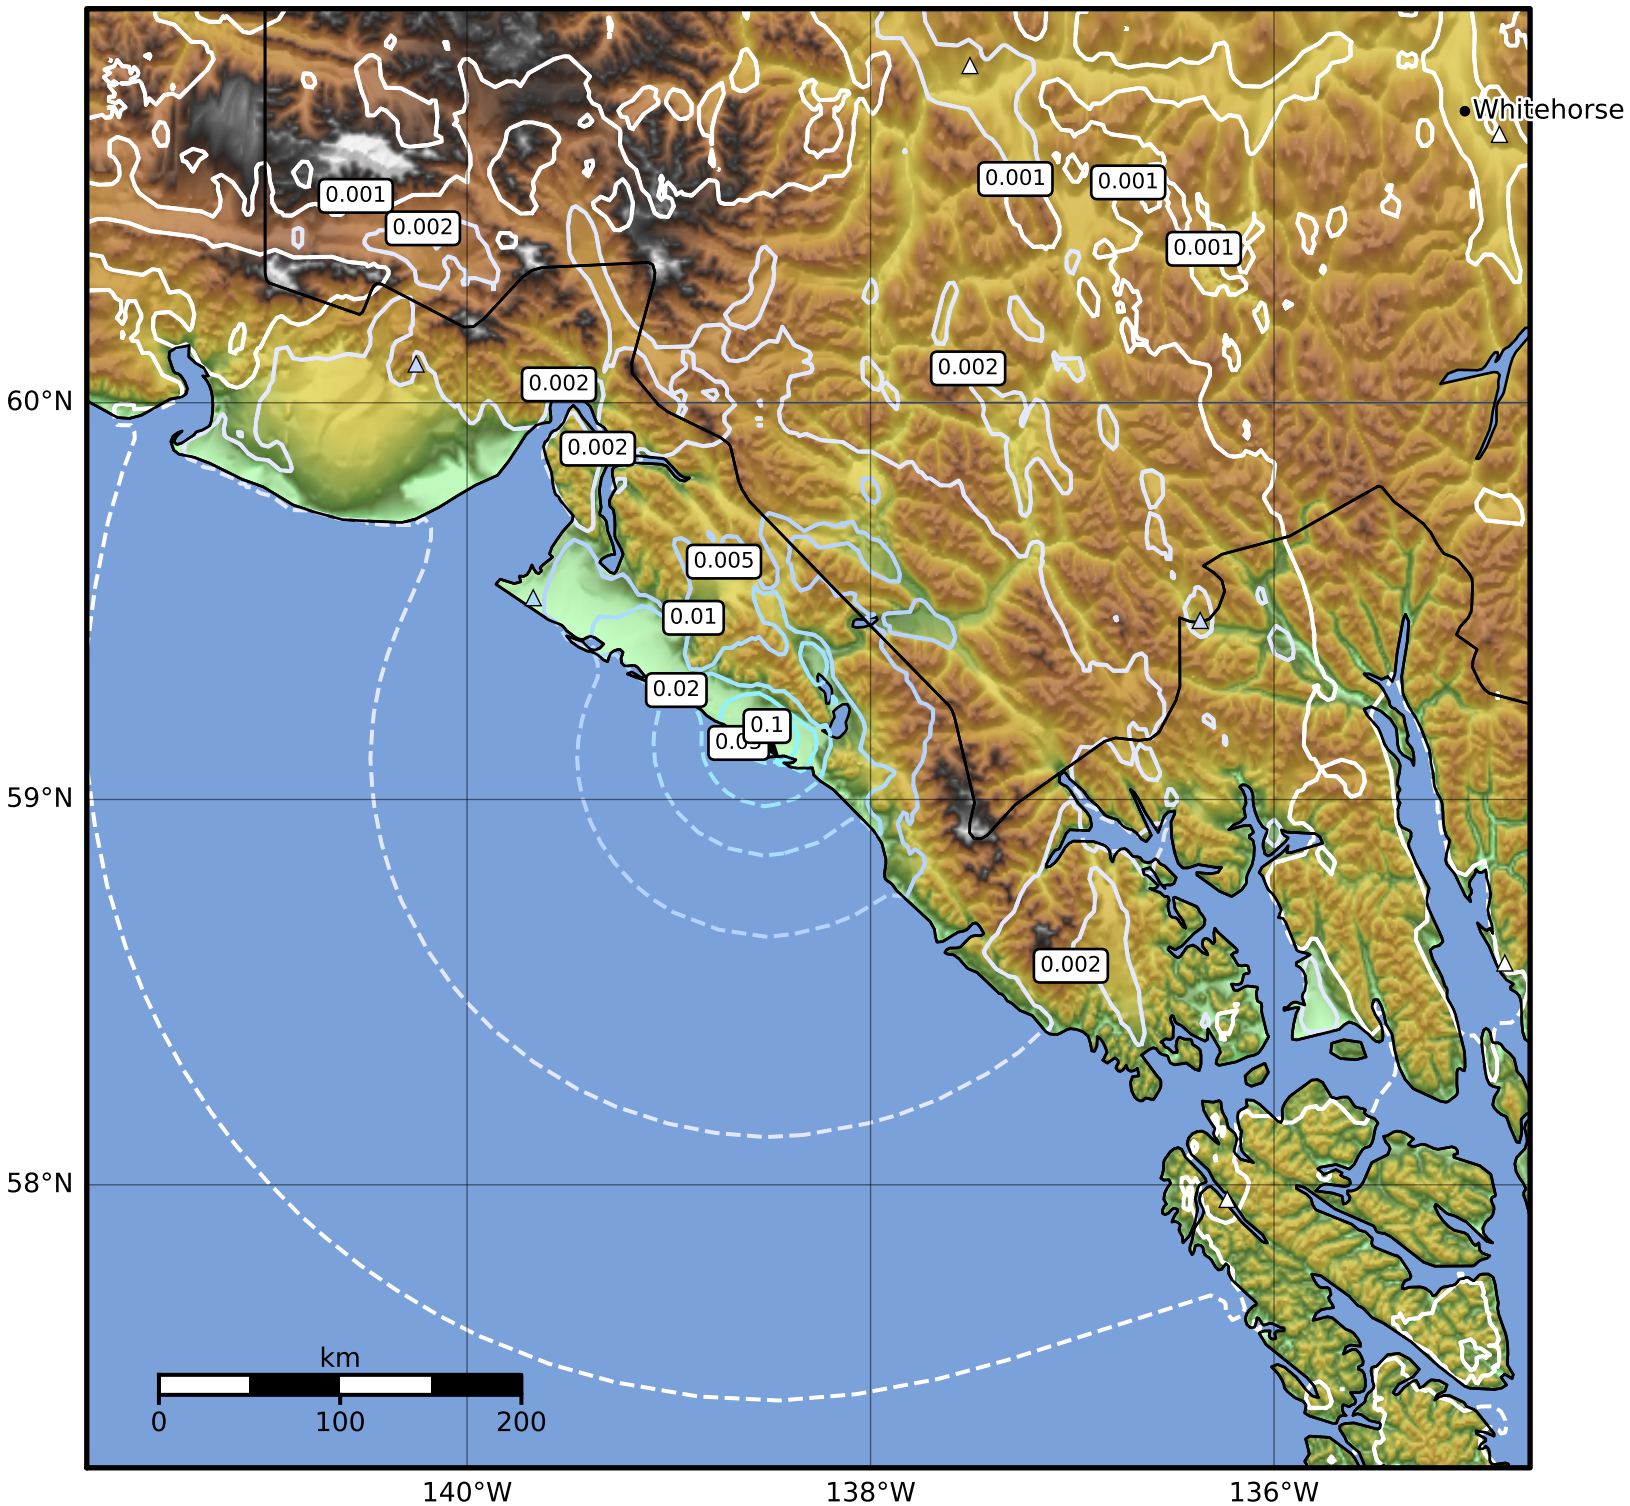

3.0 Second Peak Spectral Acceleration Map Alaska Earthquake Center
ShakeMap: 81 km (50 miles) ESE of Yakutat
Mar 19, 2024 16:14:16 UTC M4.5 N59.15 W138.52 Depth: 8.4km ID:ak0243mx2dy7

Scale based on Worden et al. (2012)

Version 2: Processed 2024-03-19T16:24:23Z

△ Seismic Instrument ○ Reported Intensity

★ Epicenter