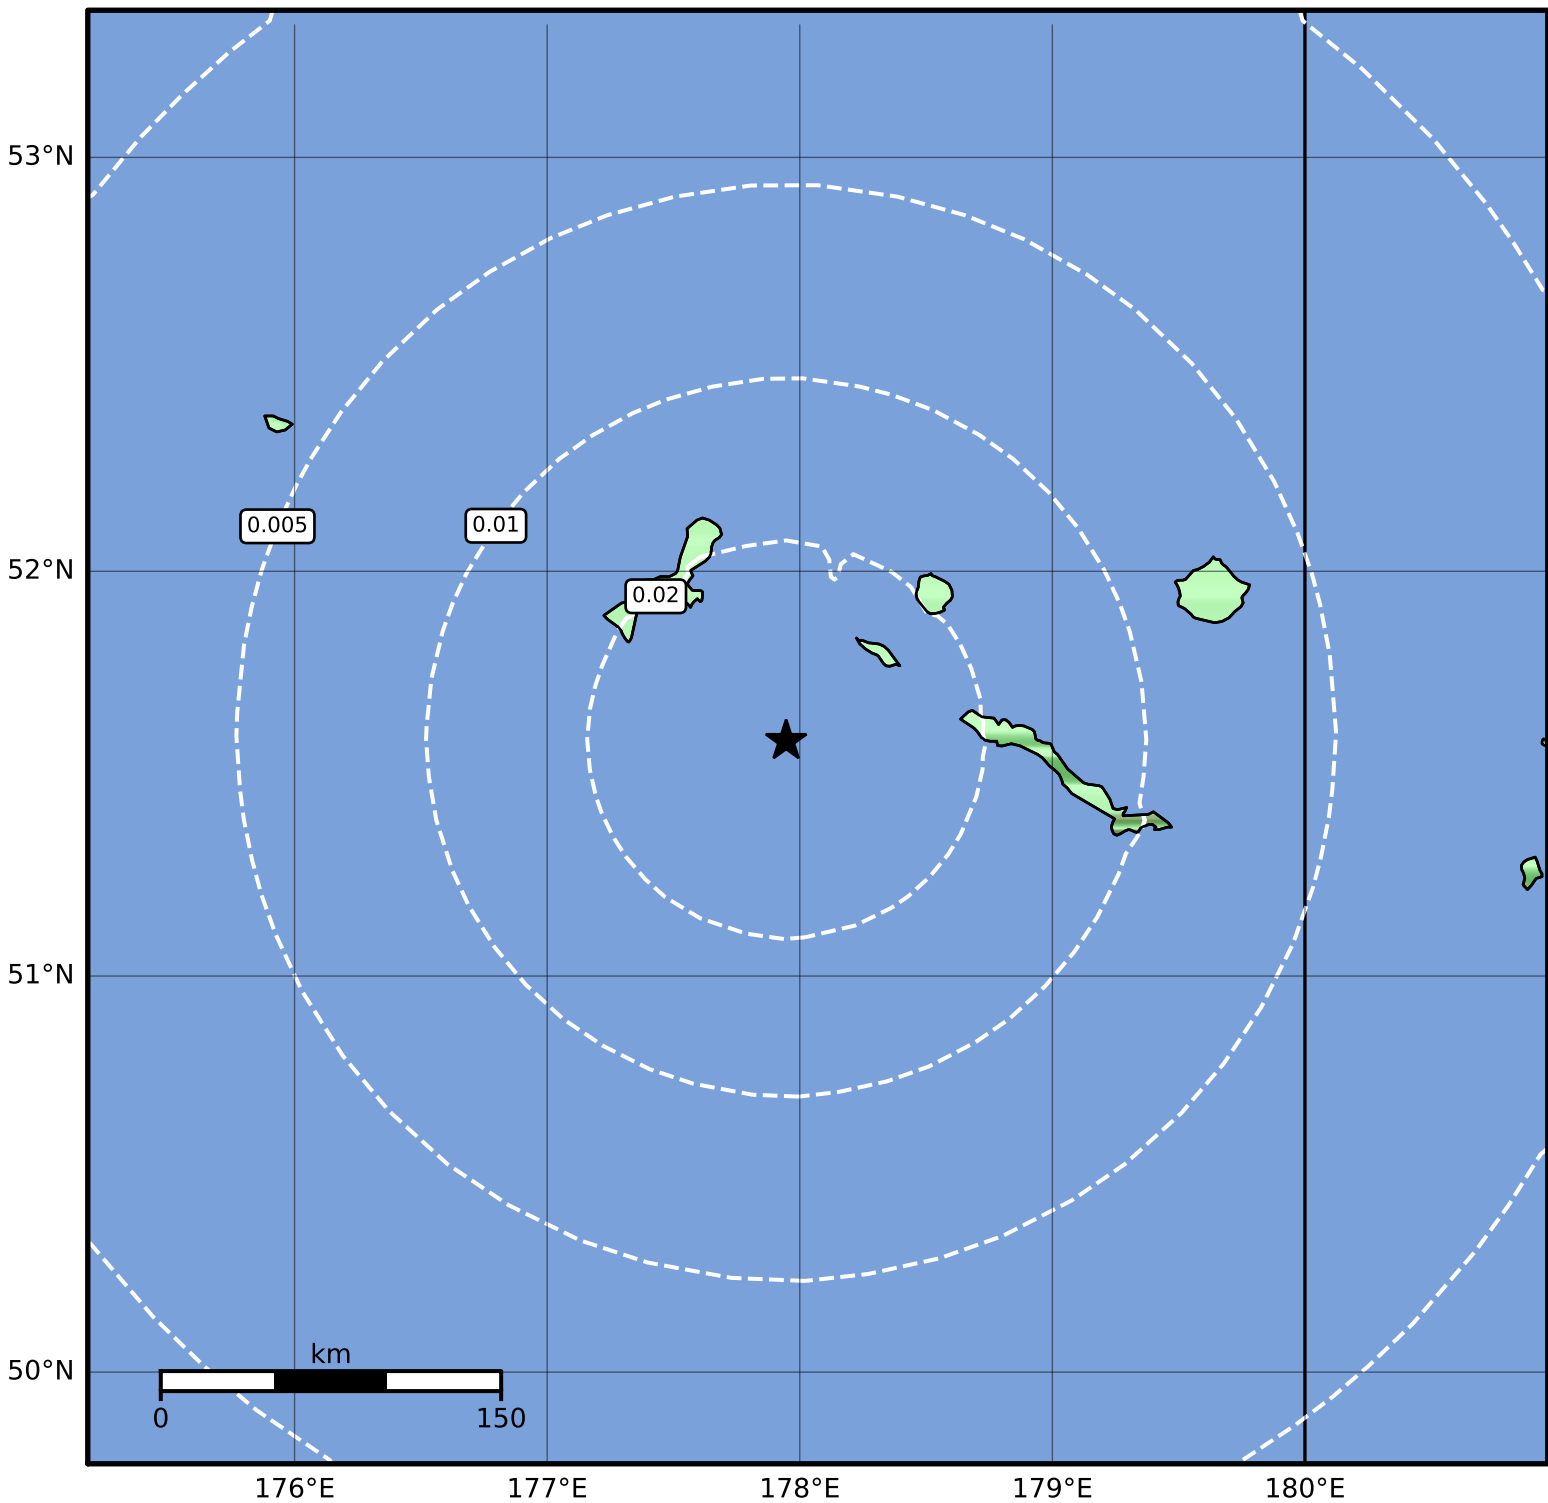

Peak Ground Velocity Map Alaska Earthquake Center
ShakeMap: 73 km (45 miles) W of Amchitka
Mar 24, 2024 05:07:46 UTC M3.8 N51.58 E177.95 Depth: 60.5km ID:ak0243v05xge

Scale based on Worden et al. (2012)

Version 2: Processed 2024-03-24T19:54:10Z

△ Seismic Instrument ○ Reported Intensity

★ Epicenter