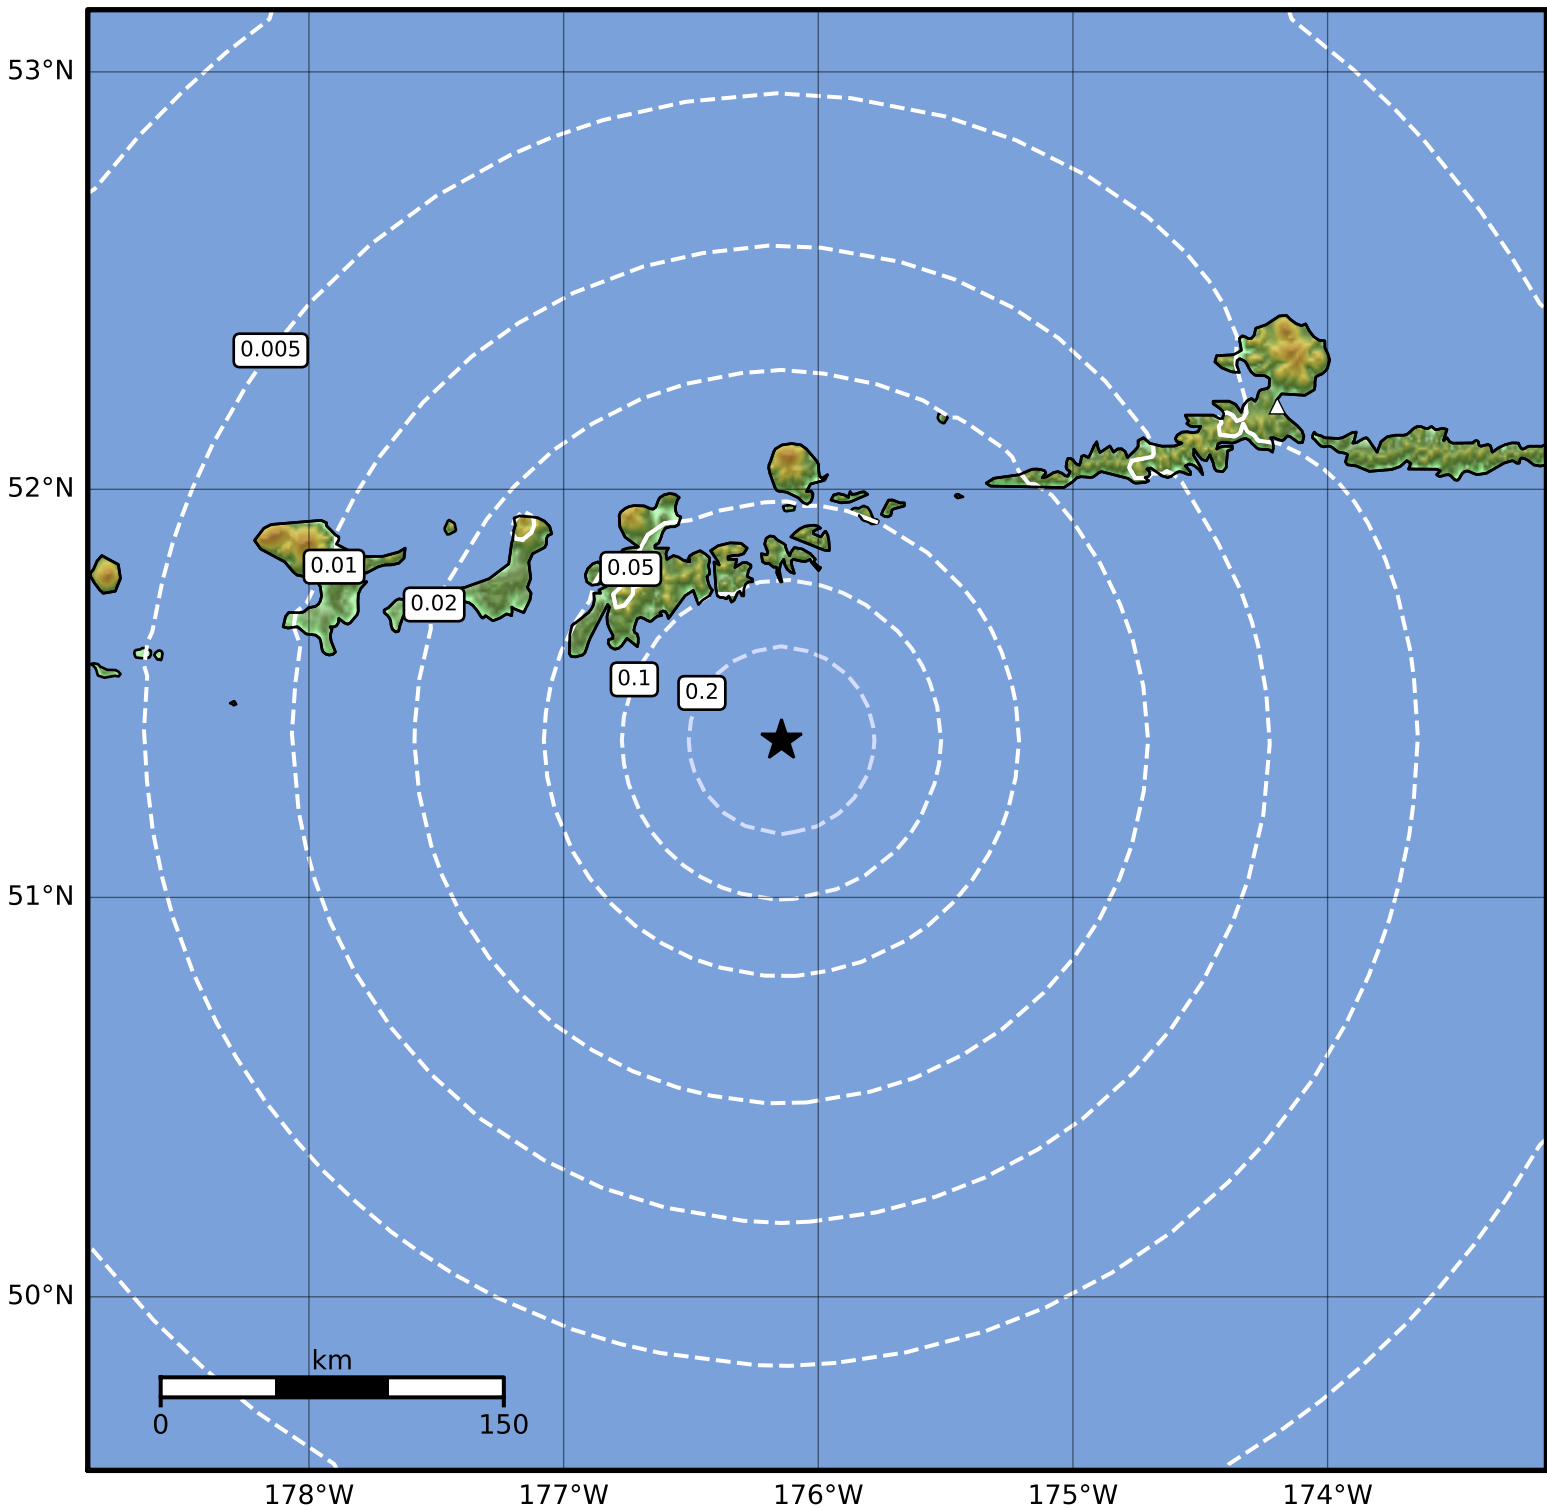

0.3 Second Peak Spectral Acceleration Map Alaska Earthquake Center
 ShakeMap: 65 km (40 miles) SSE of Adak
 Apr 04, 2024 07:00:17 UTC M3.6 N51.39 W176.14 Depth: 27.0km ID:ak0244d881gm

SA(0.3) (%g)	0.1	0.2	0.5	1	2	5	10	20	50	100	200
--------------	-----	-----	-----	---	---	---	----	----	----	-----	-----

Scale based on Worden et al. (2012)

Version 1: Processed 2024-04-04T07:03:33Z

△ Seismic Instrument ○ Reported Intensity

★ Epicenter