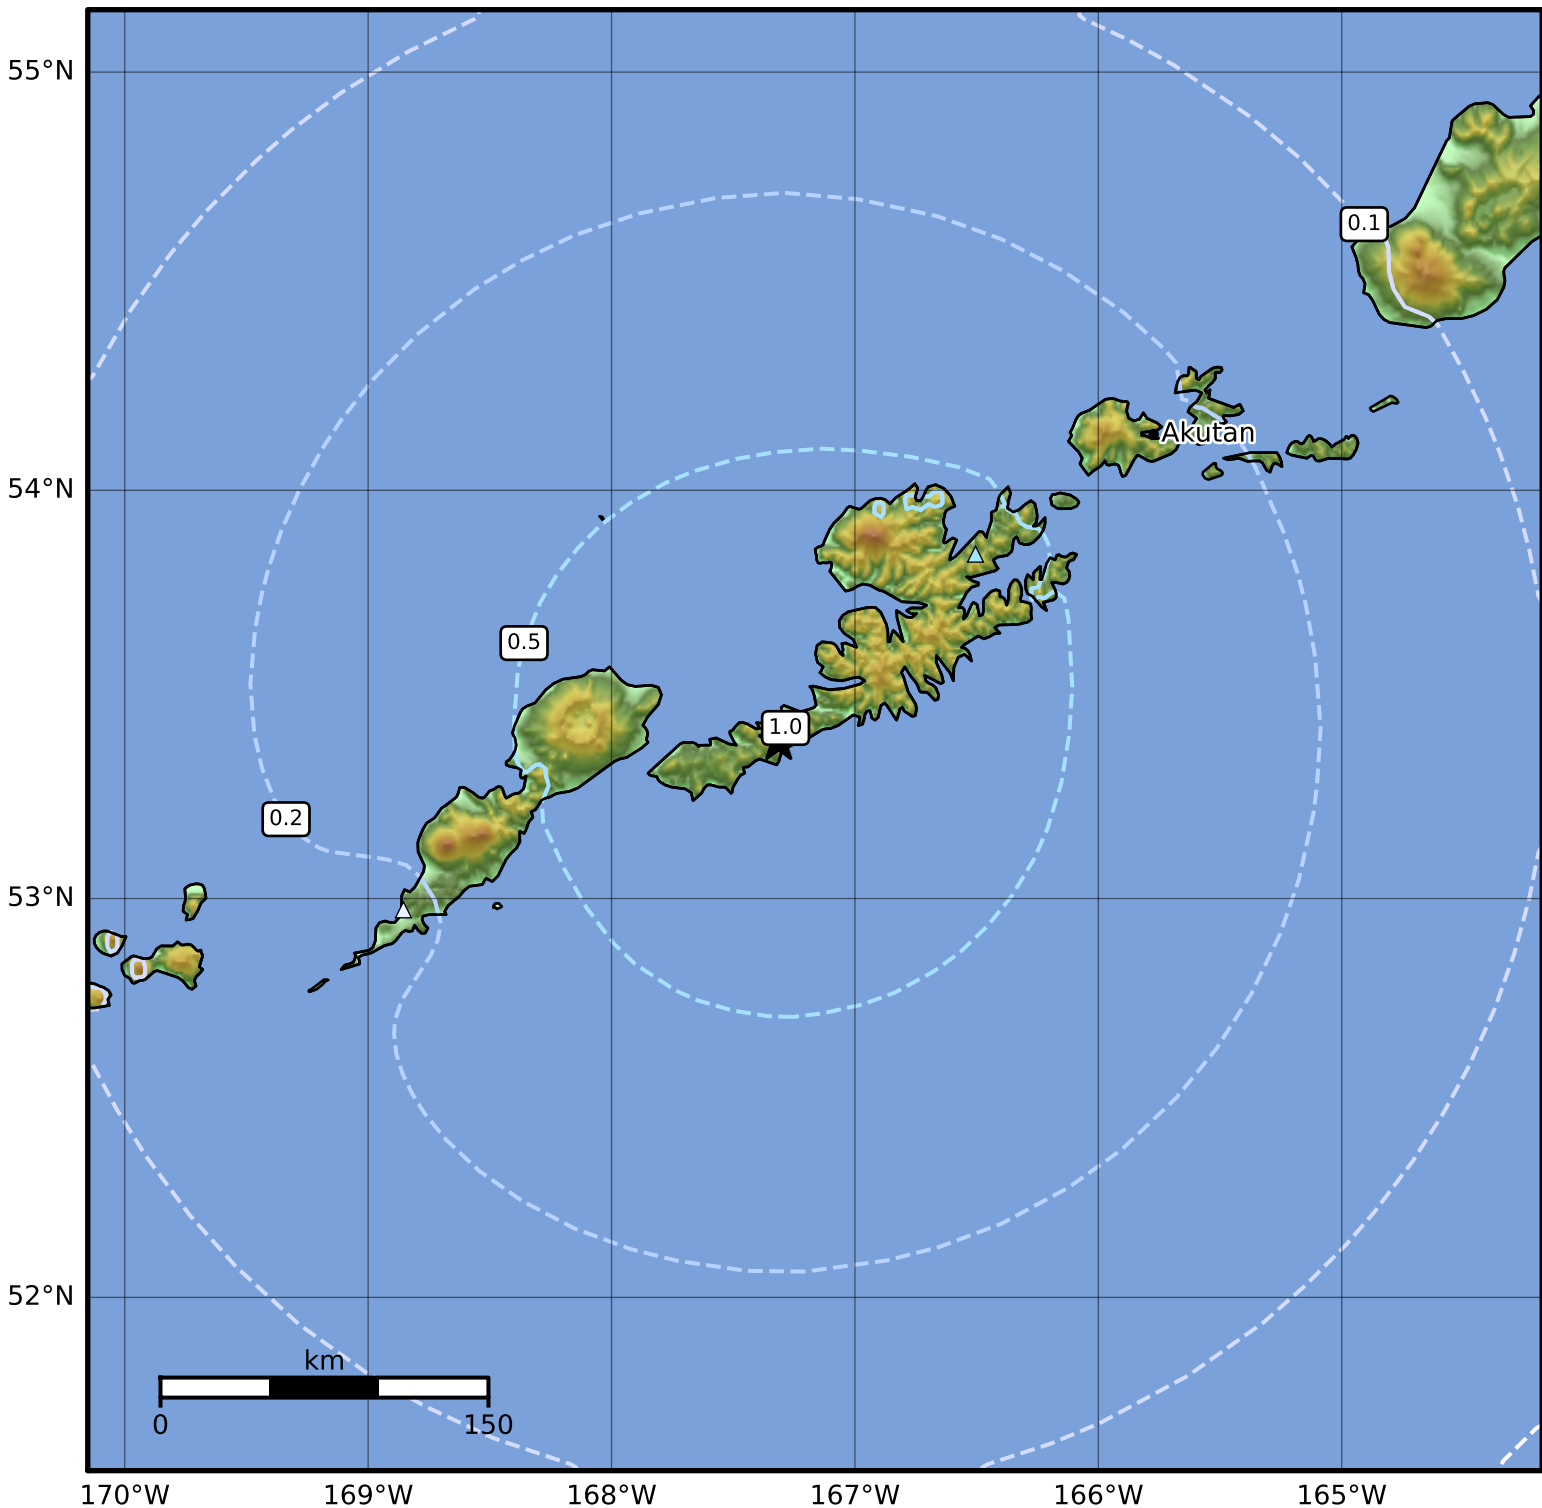

Peak Ground Acceleration Map Alaska Earthquake Center
ShakeMap: 74 km (46 miles) SW of Unalaska
Apr 04, 2024 19:57:02 UTC M4.4 N53.39 W167.31 Depth: 82.4km ID:ak0244dfpfb

PGA (%g)	0.1	0.2	0.5	1	2	5	10	20	50	100	200
----------	-----	-----	-----	---	---	---	----	----	----	-----	-----

Scale based on Worden et al. (2012)

△ Seismic Instrument ○ Reported Intensity

★ Epicenter

Version 2: Processed 2024-04-04T20:09:19Z