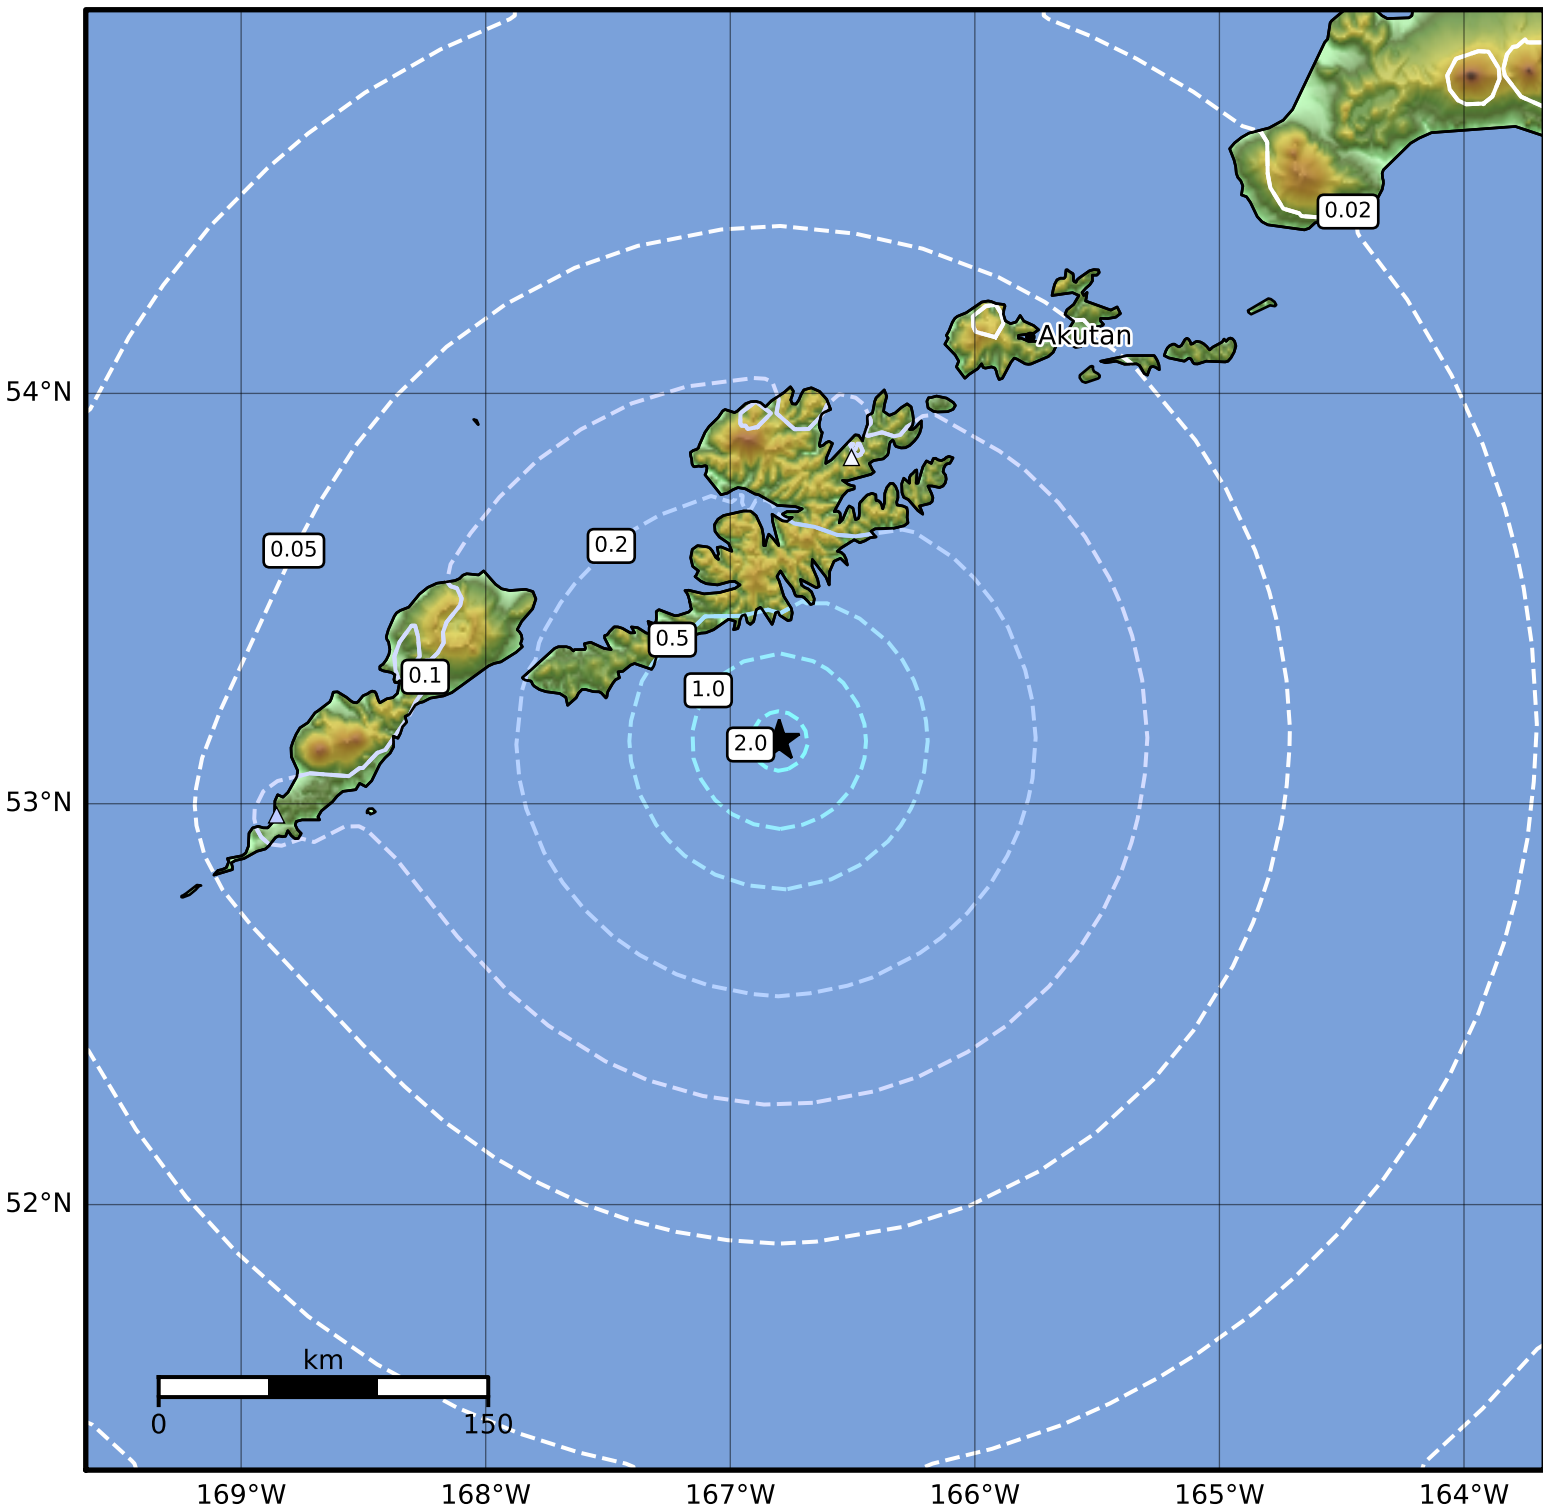

Peak Ground Acceleration Map Alaska Earthquake Center
 ShakeMap: 81 km (50 miles) SSW of Unalaska
 Apr 10, 2024 01:55:14 UTC M4.7 N53.16 W166.80 Depth: 20.6km ID:ak0244n27b1r

PGA (%g)	0.1	0.2	0.5	1	2	5	10	20	50	100	200
----------	-----	-----	-----	---	---	---	----	----	----	-----	-----

Scale based on Worden et al. (2012)

Version 2: Processed 2024-04-10T03:19:56Z

△ Seismic Instrument ○ Reported Intensity

★ Epicenter