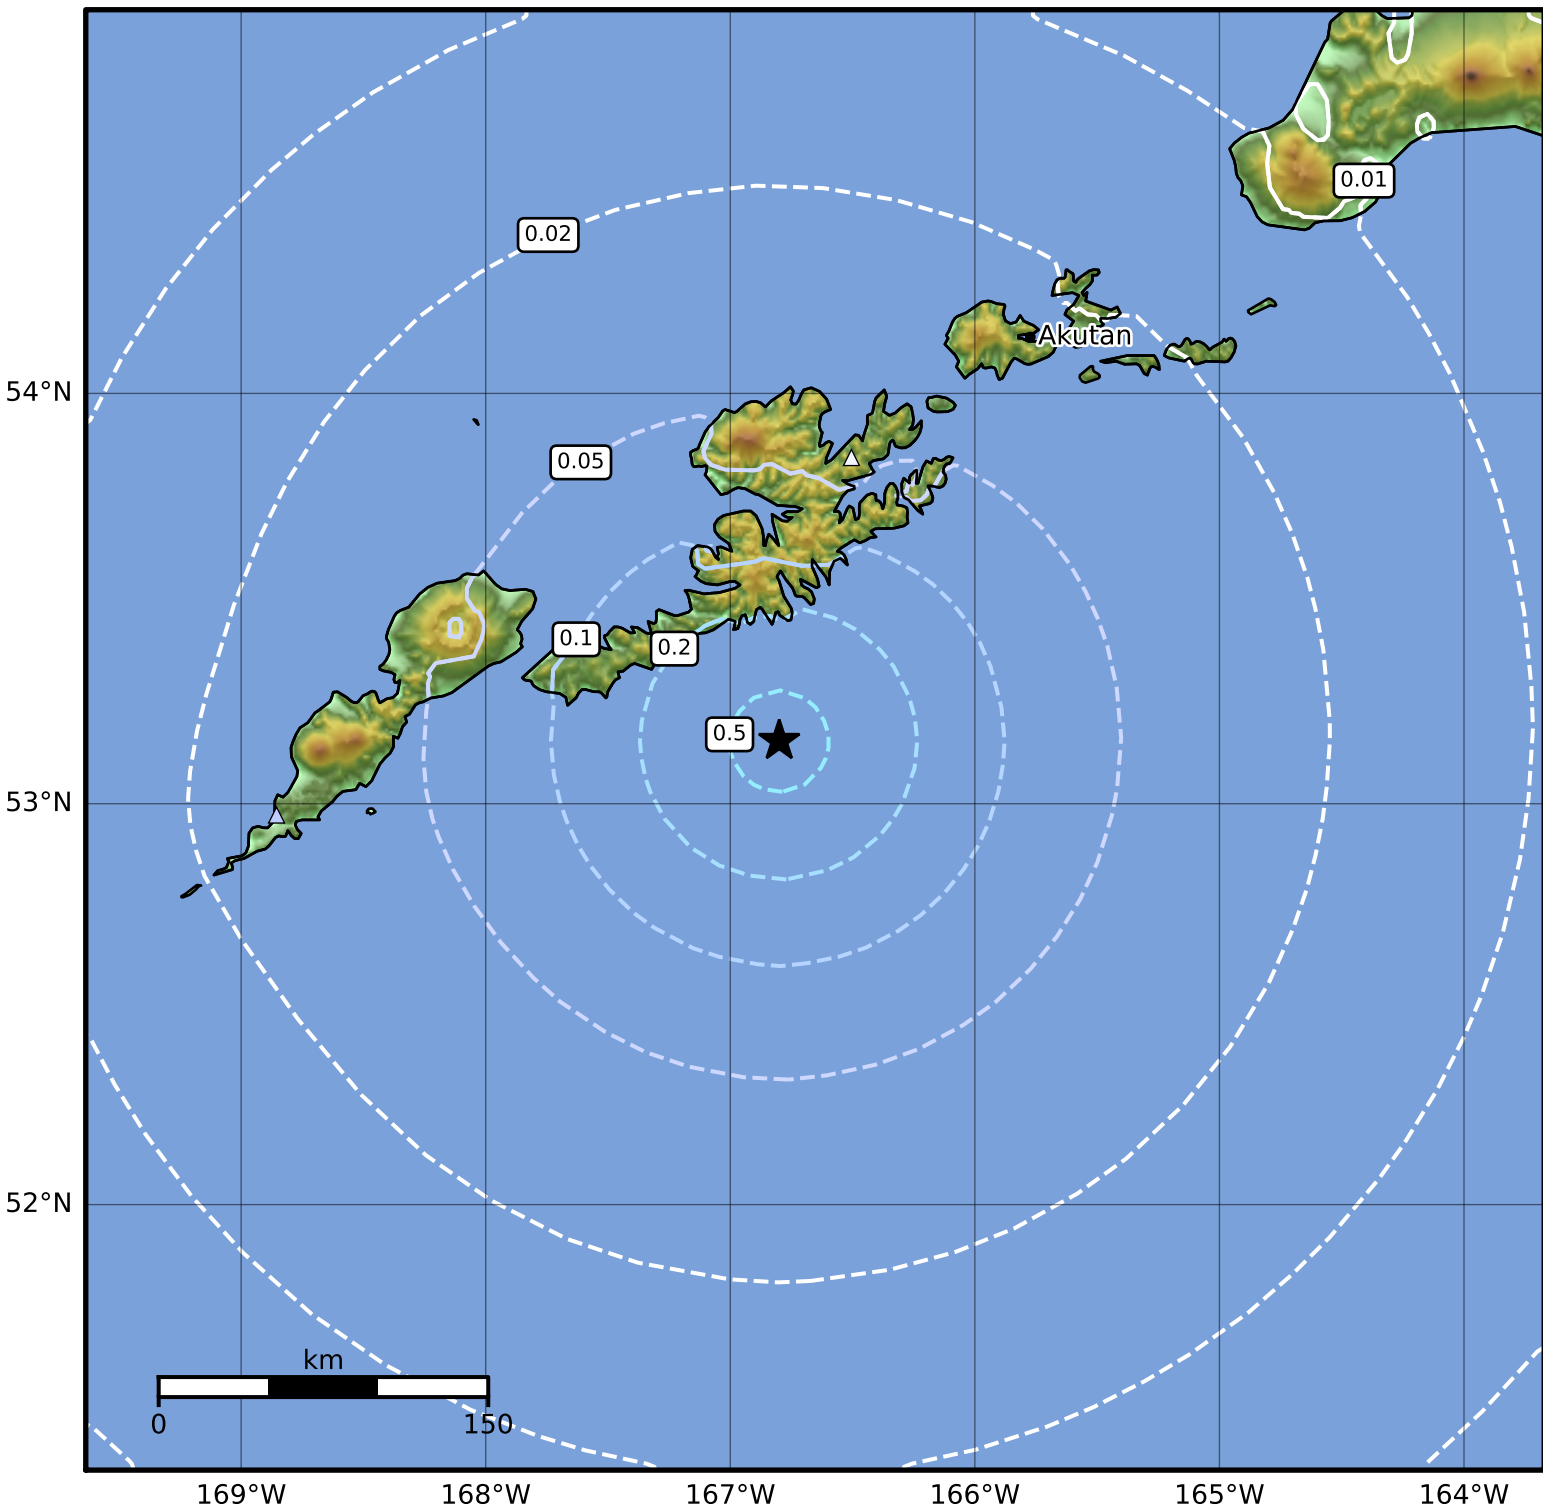

Peak Ground Velocity Map Alaska Earthquake Center
ShakeMap: 81 km (50 miles) SSW of Unalaska
Apr 10, 2024 01:55:14 UTC M4.7 N53.16 W166.80 Depth: 20.6km ID:ak0244n27b1r

Scale based on Worden et al. (2012)

Version 2: Processed 2024-04-10T03:19:56Z

△ Seismic Instrument ○ Reported Intensity

★ Epicenter