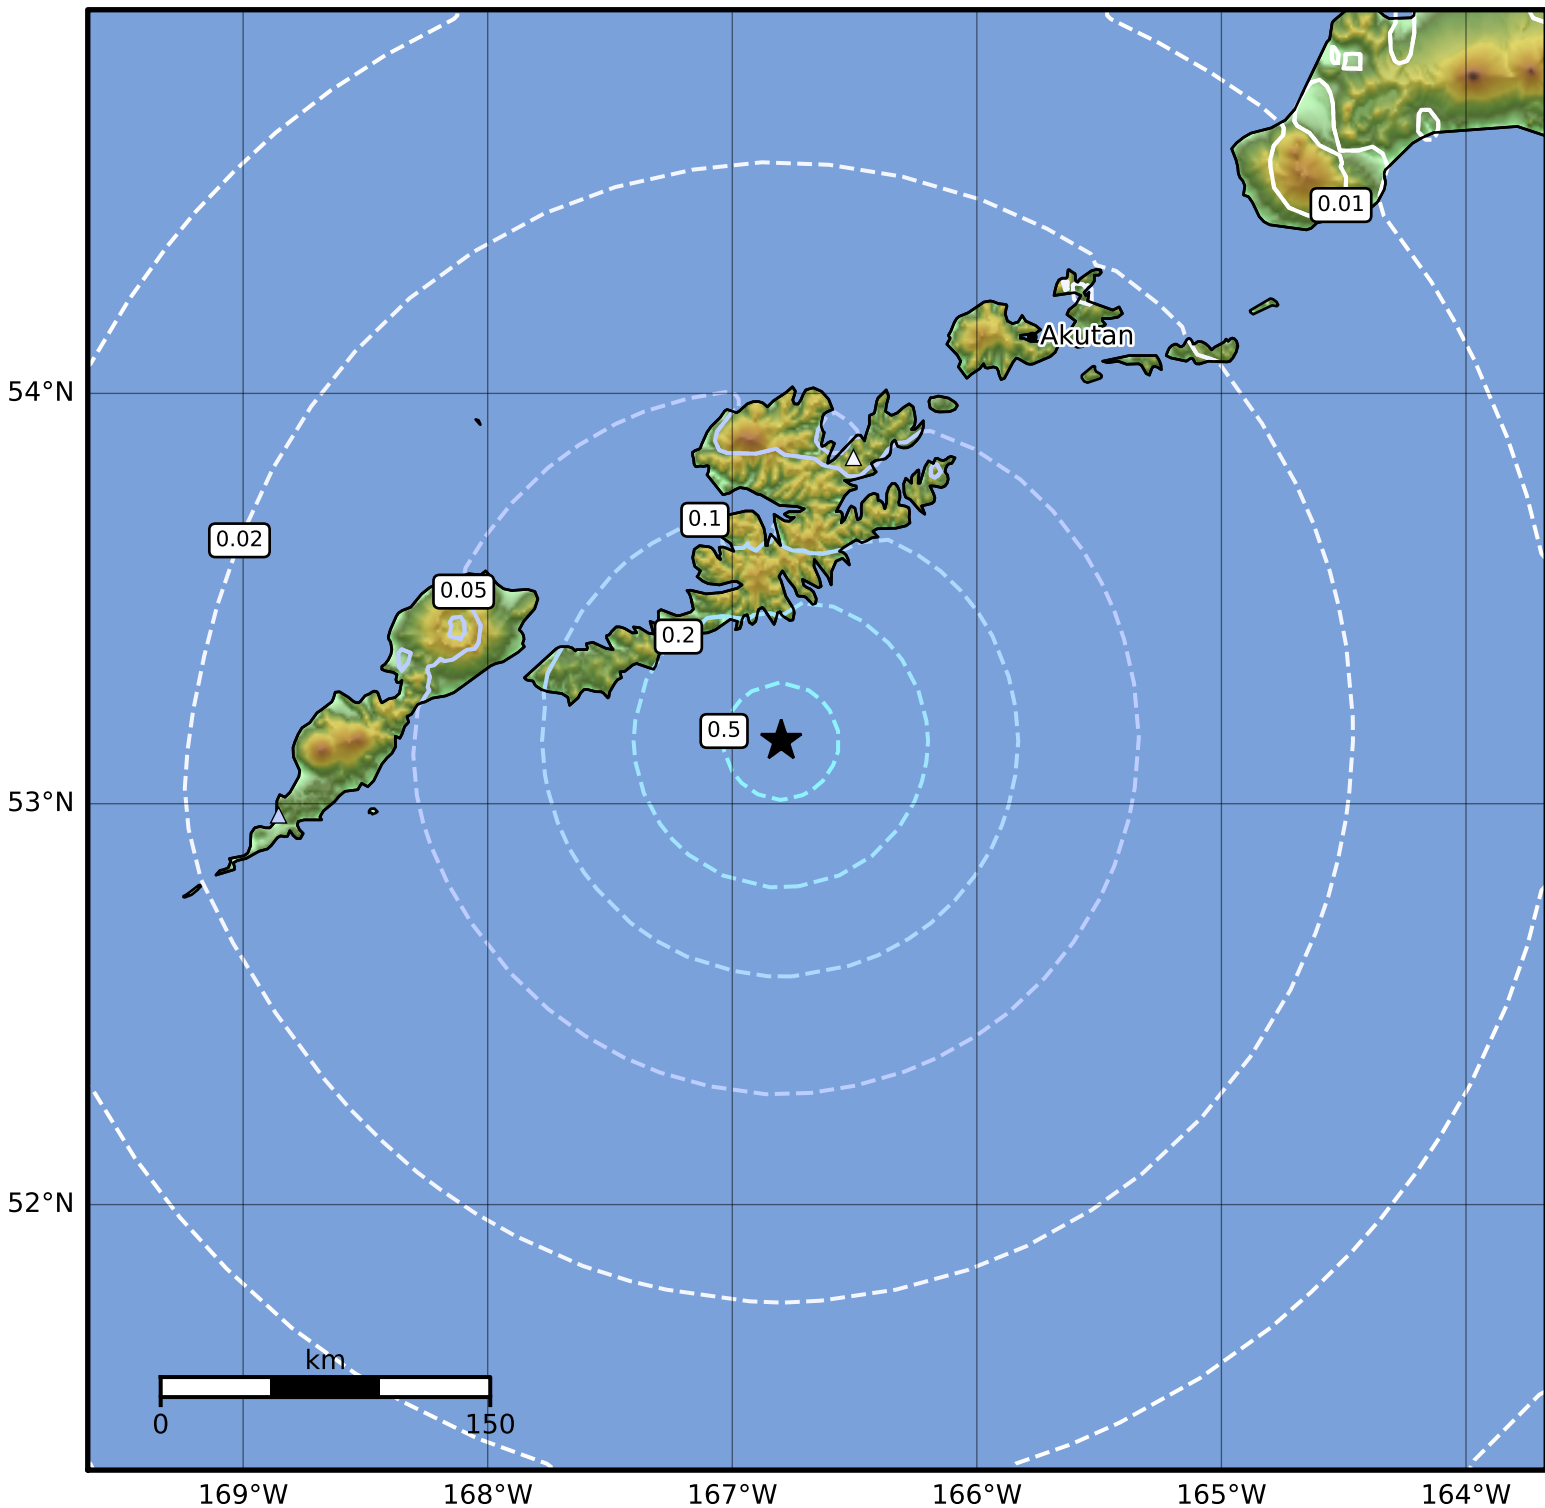

1.0 Second Peak Spectral Acceleration Map Alaska Earthquake Center  
ShakeMap: 81 km (50 miles) SSW of Unalaska  
Apr 10, 2024 01:55:14 UTC M4.7 N53.16 W166.80 Depth: 20.6km ID:ak0244n27b1r

SA(1.0) (%g)	0.1	0.2	0.5	1	2	5	10	20	50	100	200
--------------	-----	-----	-----	---	---	---	----	----	----	-----	-----

Scale based on Worden et al. (2012)

△ Seismic Instrument ○ Reported Intensity

★ Epicenter

Version 2: Processed 2024-04-10T03:19:56Z