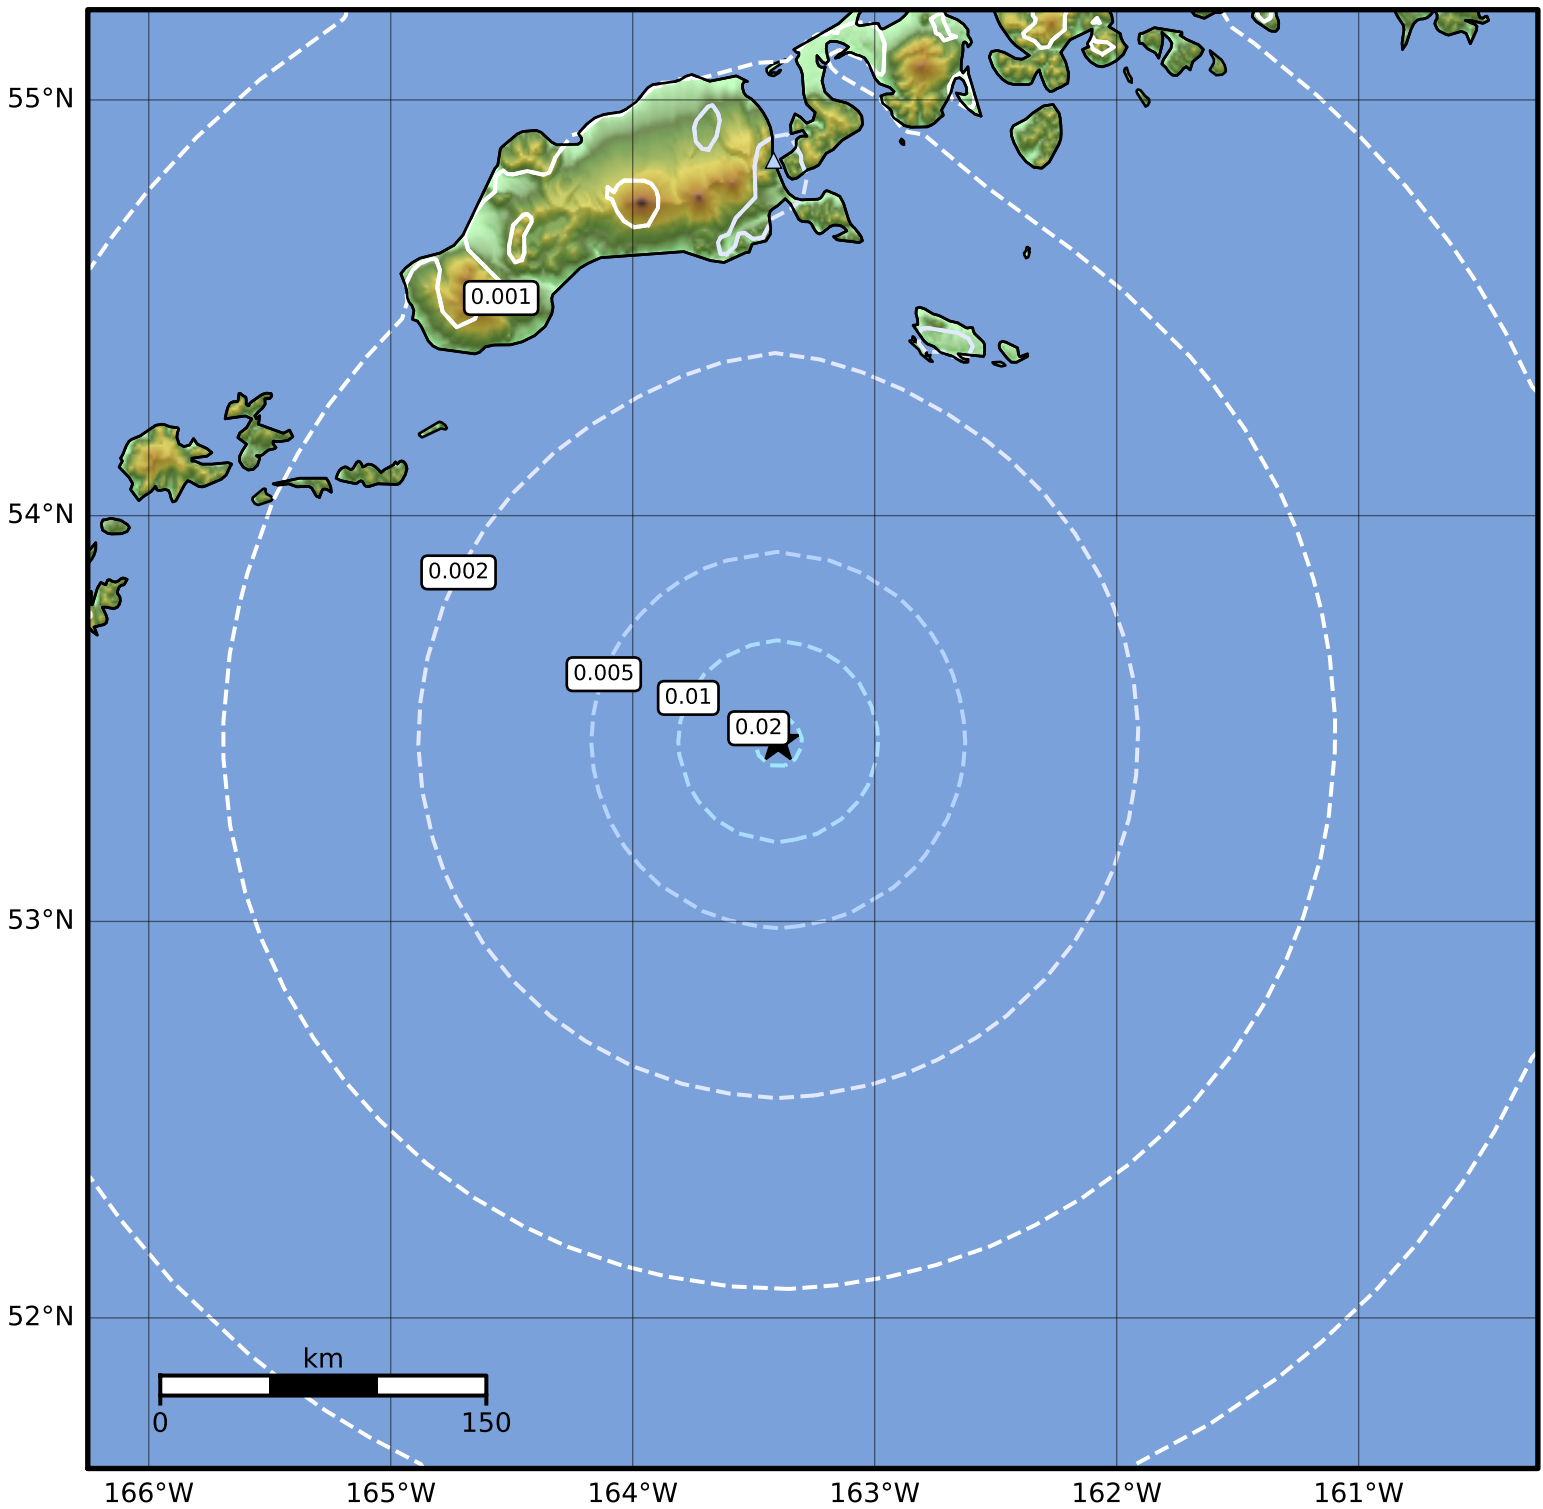

3.0 Second Peak Spectral Acceleration Map Alaska Earthquake Center
 ShakeMap: 156 km (97 miles) S of False Pass
 Apr 10, 2024 08:28:51 UTC M4.3 N53.45 W163.40 Depth: 23.5km ID:ak0244n67mtd

SA(3.0) (%g)	0.1	0.2	0.5	1	2	5	10	20	50
--------------	-----	-----	-----	---	---	---	----	----	----

Scale based on Worden et al. (2012)

Version 2: Processed 2024-04-10T17:45:33Z

△ Seismic Instrument ○ Reported Intensity

★ Epicenter