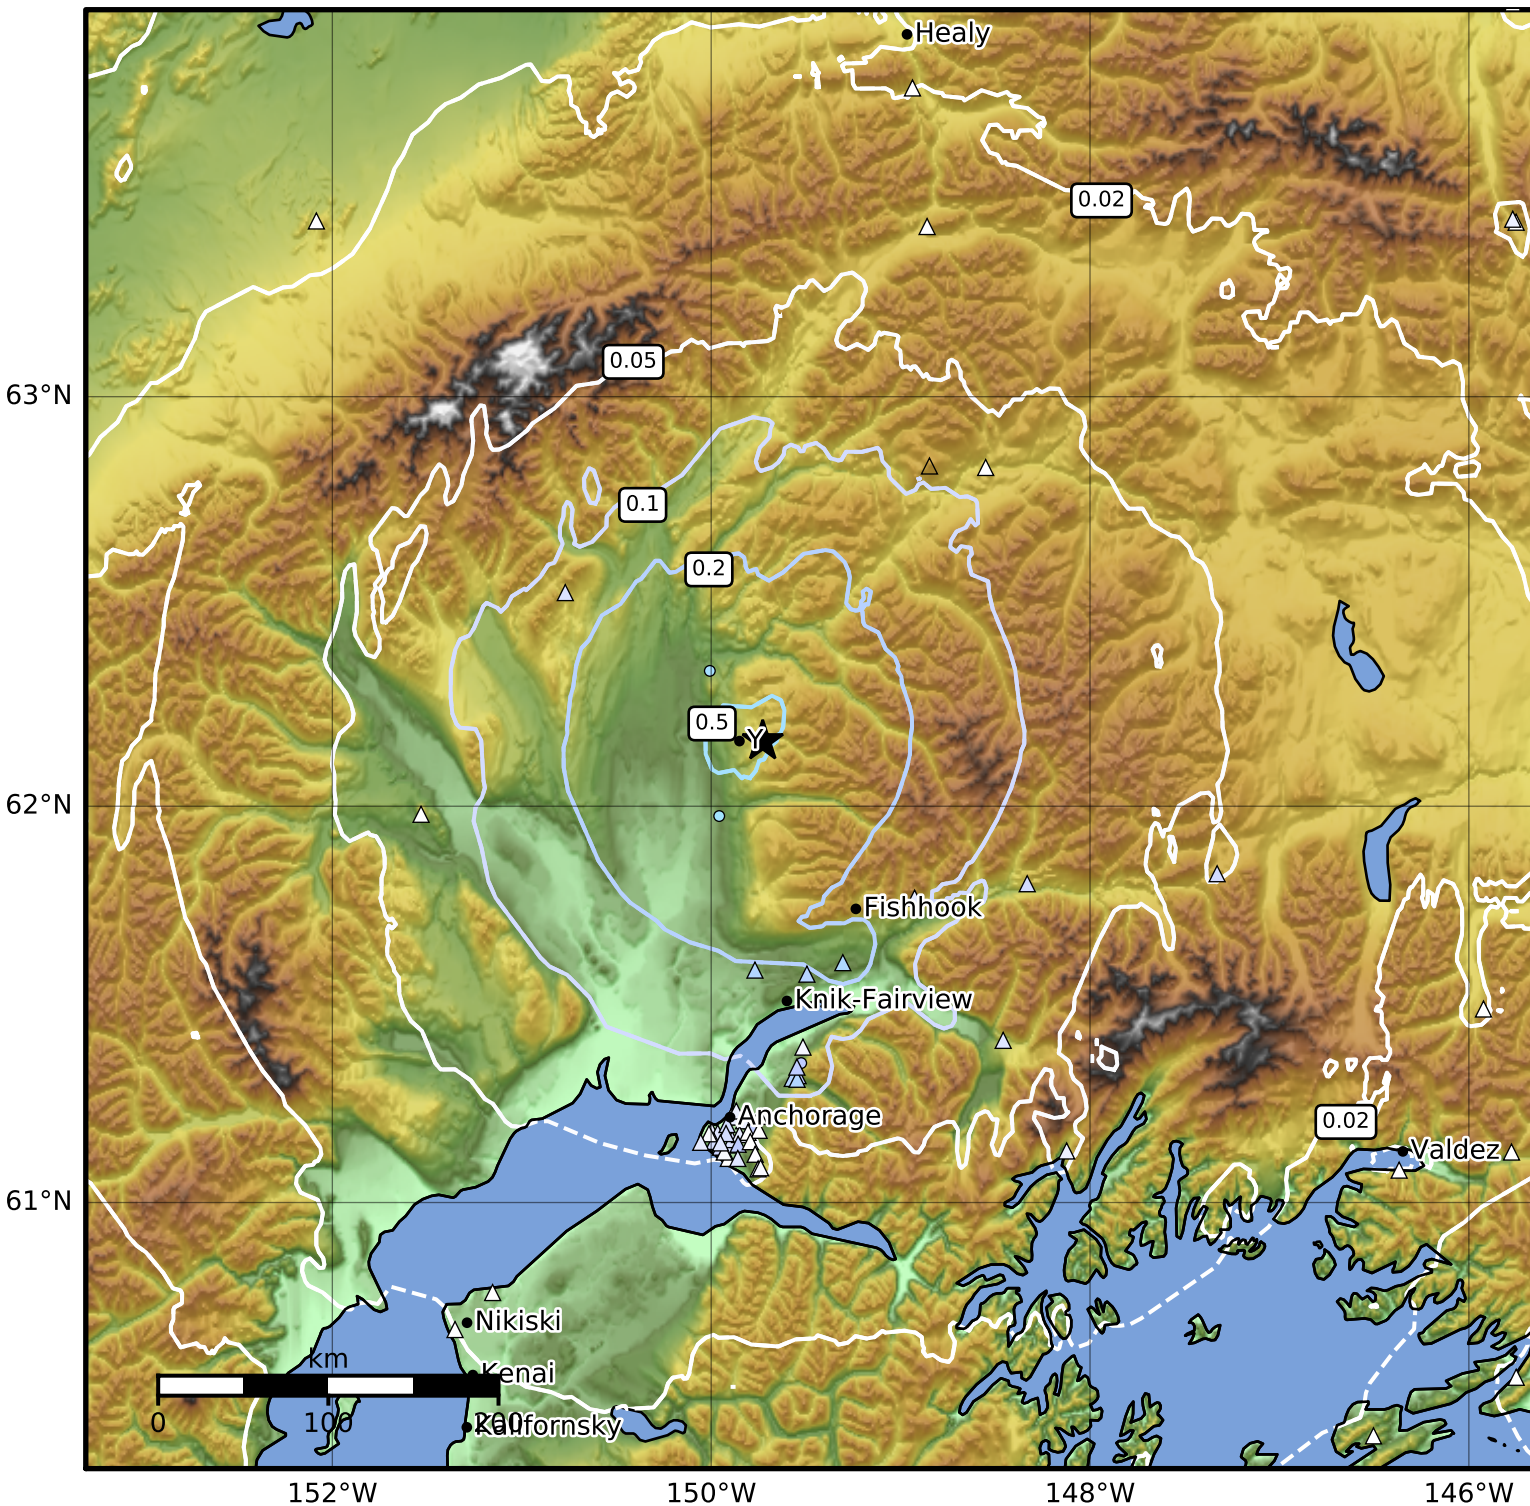

Peak Ground Acceleration Map Alaska Earthquake Center
 ShakeMap: 26 km (16 miles) SE of Talkeetna
 Apr 13, 2024 20:10:44 UTC M4.1 N62.16 W149.73 Depth: 44.3km ID:ak0244sbv01f

PGA (%g)	0.1	0.2	0.5	1	2	5	10	20	50	100	200
----------	-----	-----	-----	---	---	---	----	----	----	-----	-----

Scale based on Worden et al. (2012)

Version 2: Processed 2024-04-13T20:37:00Z

△ Seismic Instrument ○ Reported Intensity

★ Epicenter