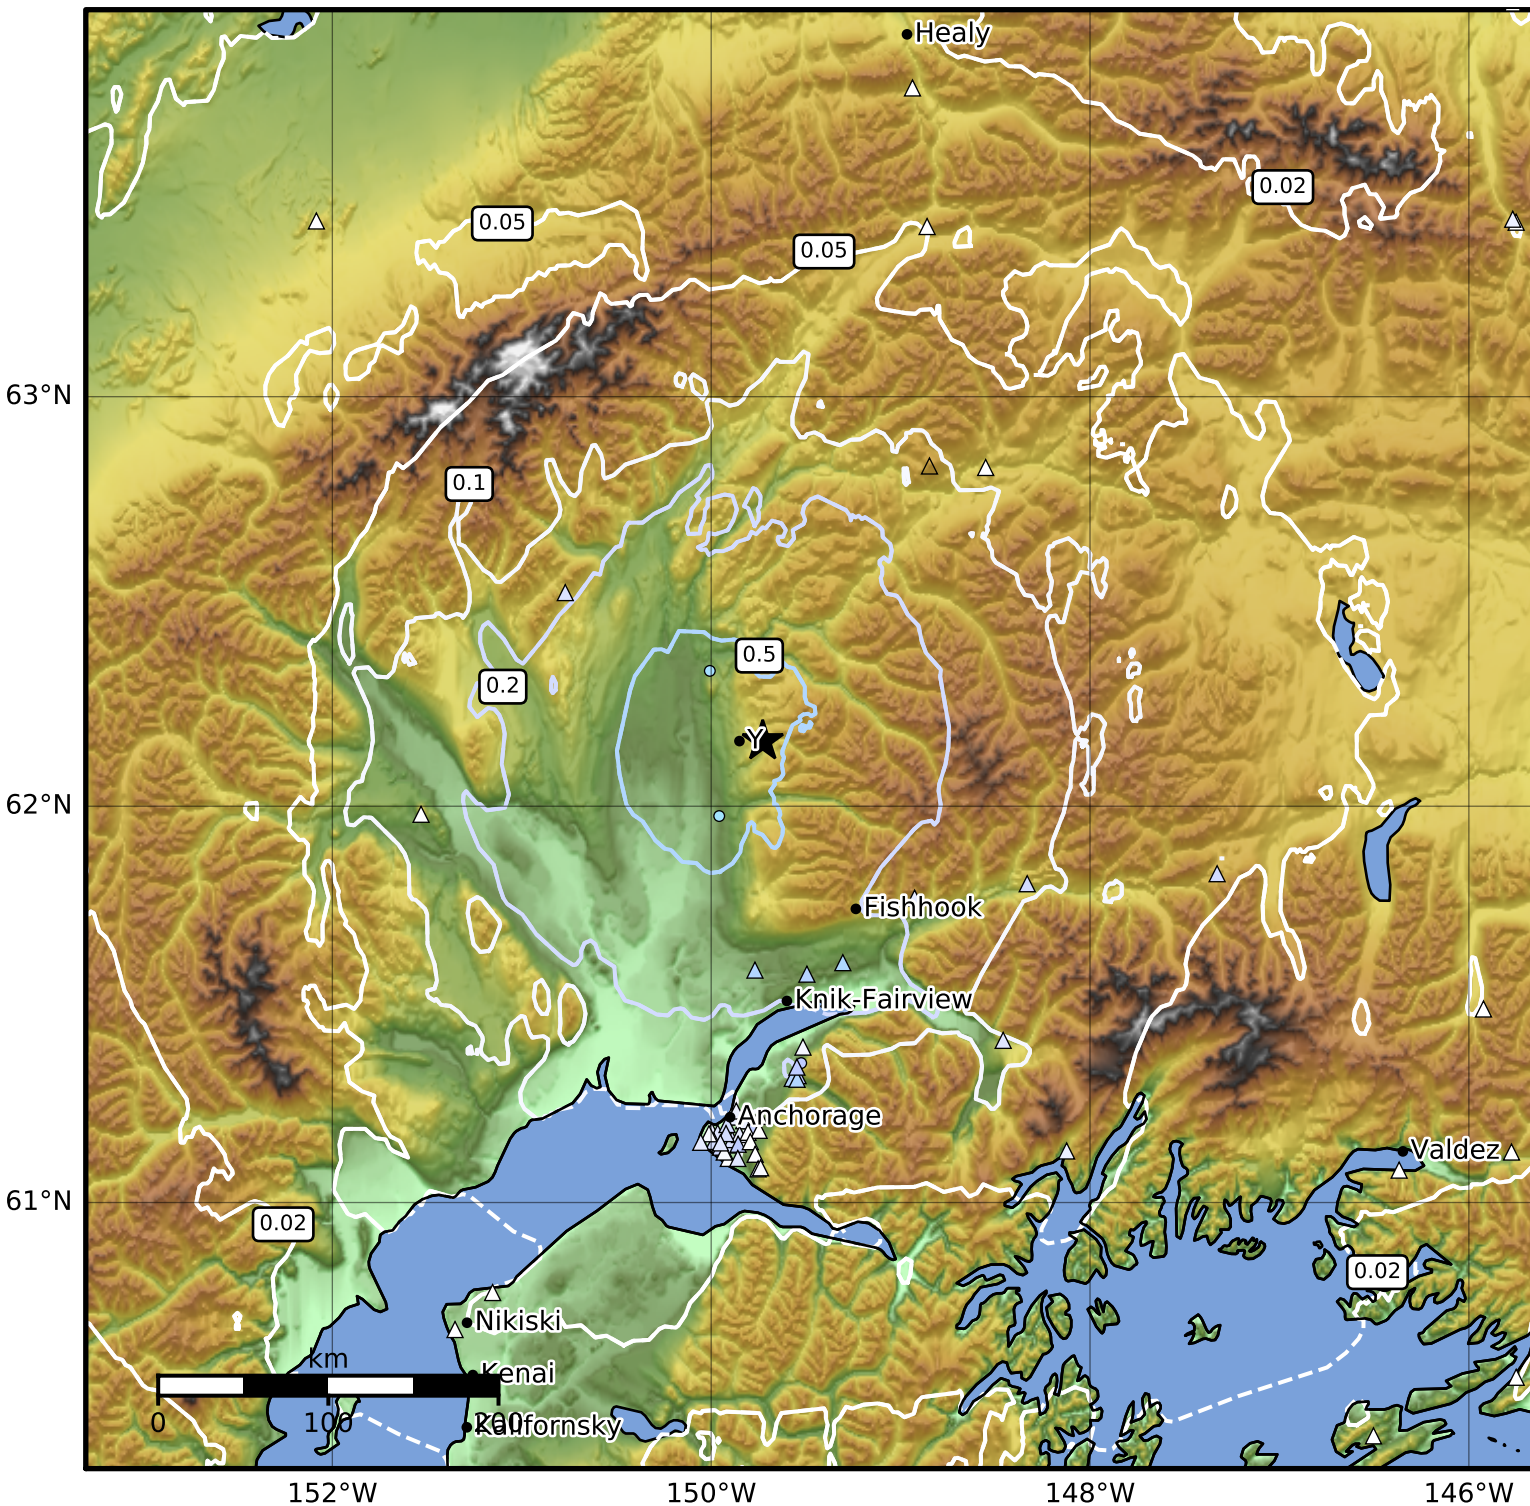

0.3 Second Peak Spectral Acceleration Map Alaska Earthquake Center  
 ShakeMap: 26 km (16 miles) SE of Talkeetna  
 Apr 13, 2024 20:10:44 UTC M4.1 N62.16 W149.73 Depth: 44.3km ID:ak0244sbv01f

SA(0.3) (%g)	0.1	0.2	0.5	1	2	5	10	20	50	100	200
Color	Light Blue	Blue	Dark Blue	Teal	Light Green	Green	Yellow-Green	Yellow	Orange	Red-Orange	Red

Scale based on Worden et al. (2012)

Version 2: Processed 2024-04-13T20:37:00Z

Δ Seismic Instrument ○ Reported Intensity

★ Epicenter