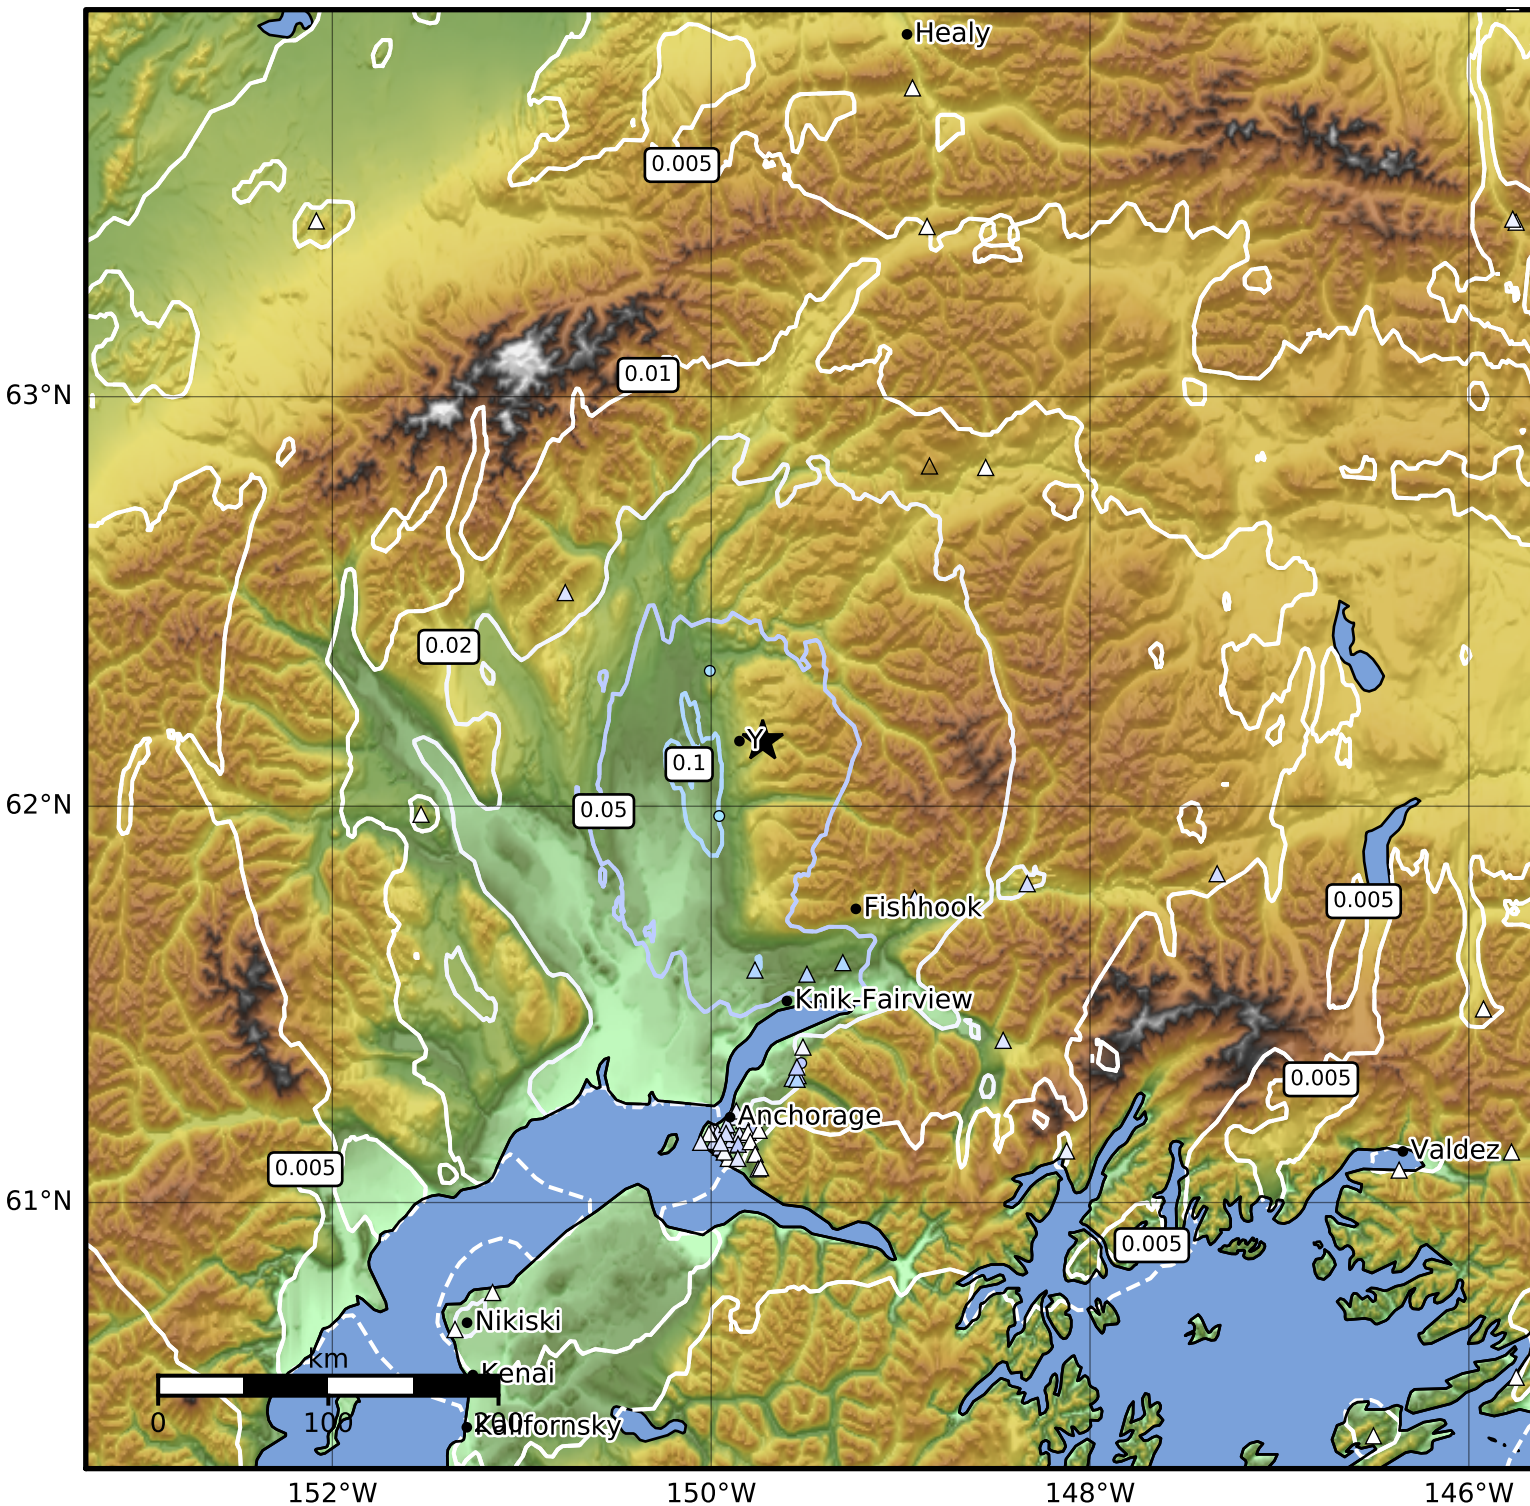

1.0 Second Peak Spectral Acceleration Map Alaska Earthquake Center
 ShakeMap: 26 km (16 miles) SE of Talkeetna
 Apr 13, 2024 20:10:44 UTC M4.1 N62.16 W149.73 Depth: 44.3km ID:ak0244sbv01f

SA(1.0) (%g)	0.1	0.2	0.5	1	2	5	10	20	50	100	200
--------------	-----	-----	-----	---	---	---	----	----	----	-----	-----

Scale based on Worden et al. (2012)

△ Seismic Instrument ○ Reported Intensity

★ Epicenter

Version 2: Processed 2024-04-13T20:37:00Z