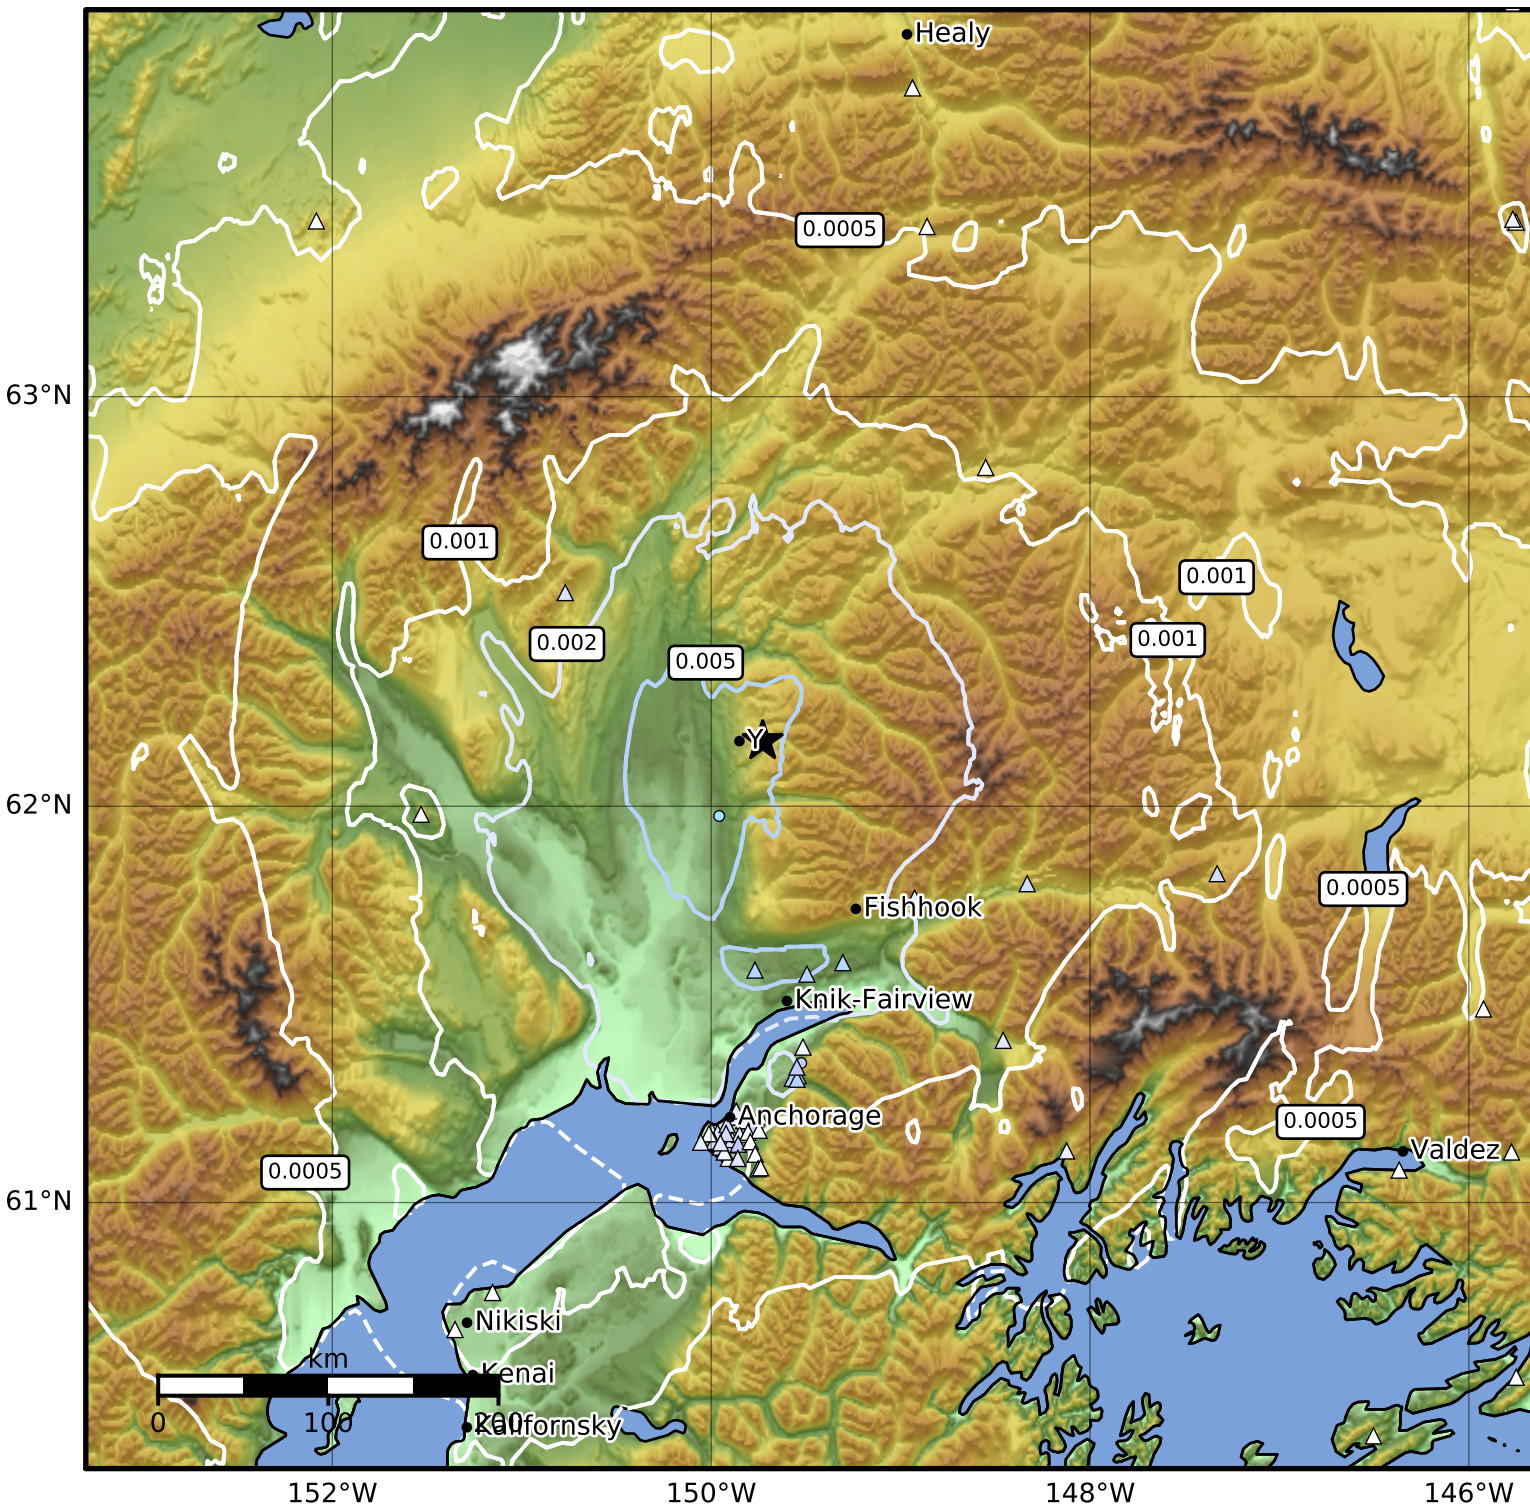

3.0 Second Peak Spectral Acceleration Map Alaska Earthquake Center  
 ShakeMap: 26 km (16 miles) SE of Talkeetna  
 Apr 13, 2024 20:10:44 UTC M4.1 N62.16 W149.73 Depth: 44.3km ID:ak0244sbv01f

Scale based on Worden et al. (2012)

△ Seismic Instrument ○ Reported Intensity

★ Epicenter

Version 2: Processed 2024-04-13T20:37:00Z