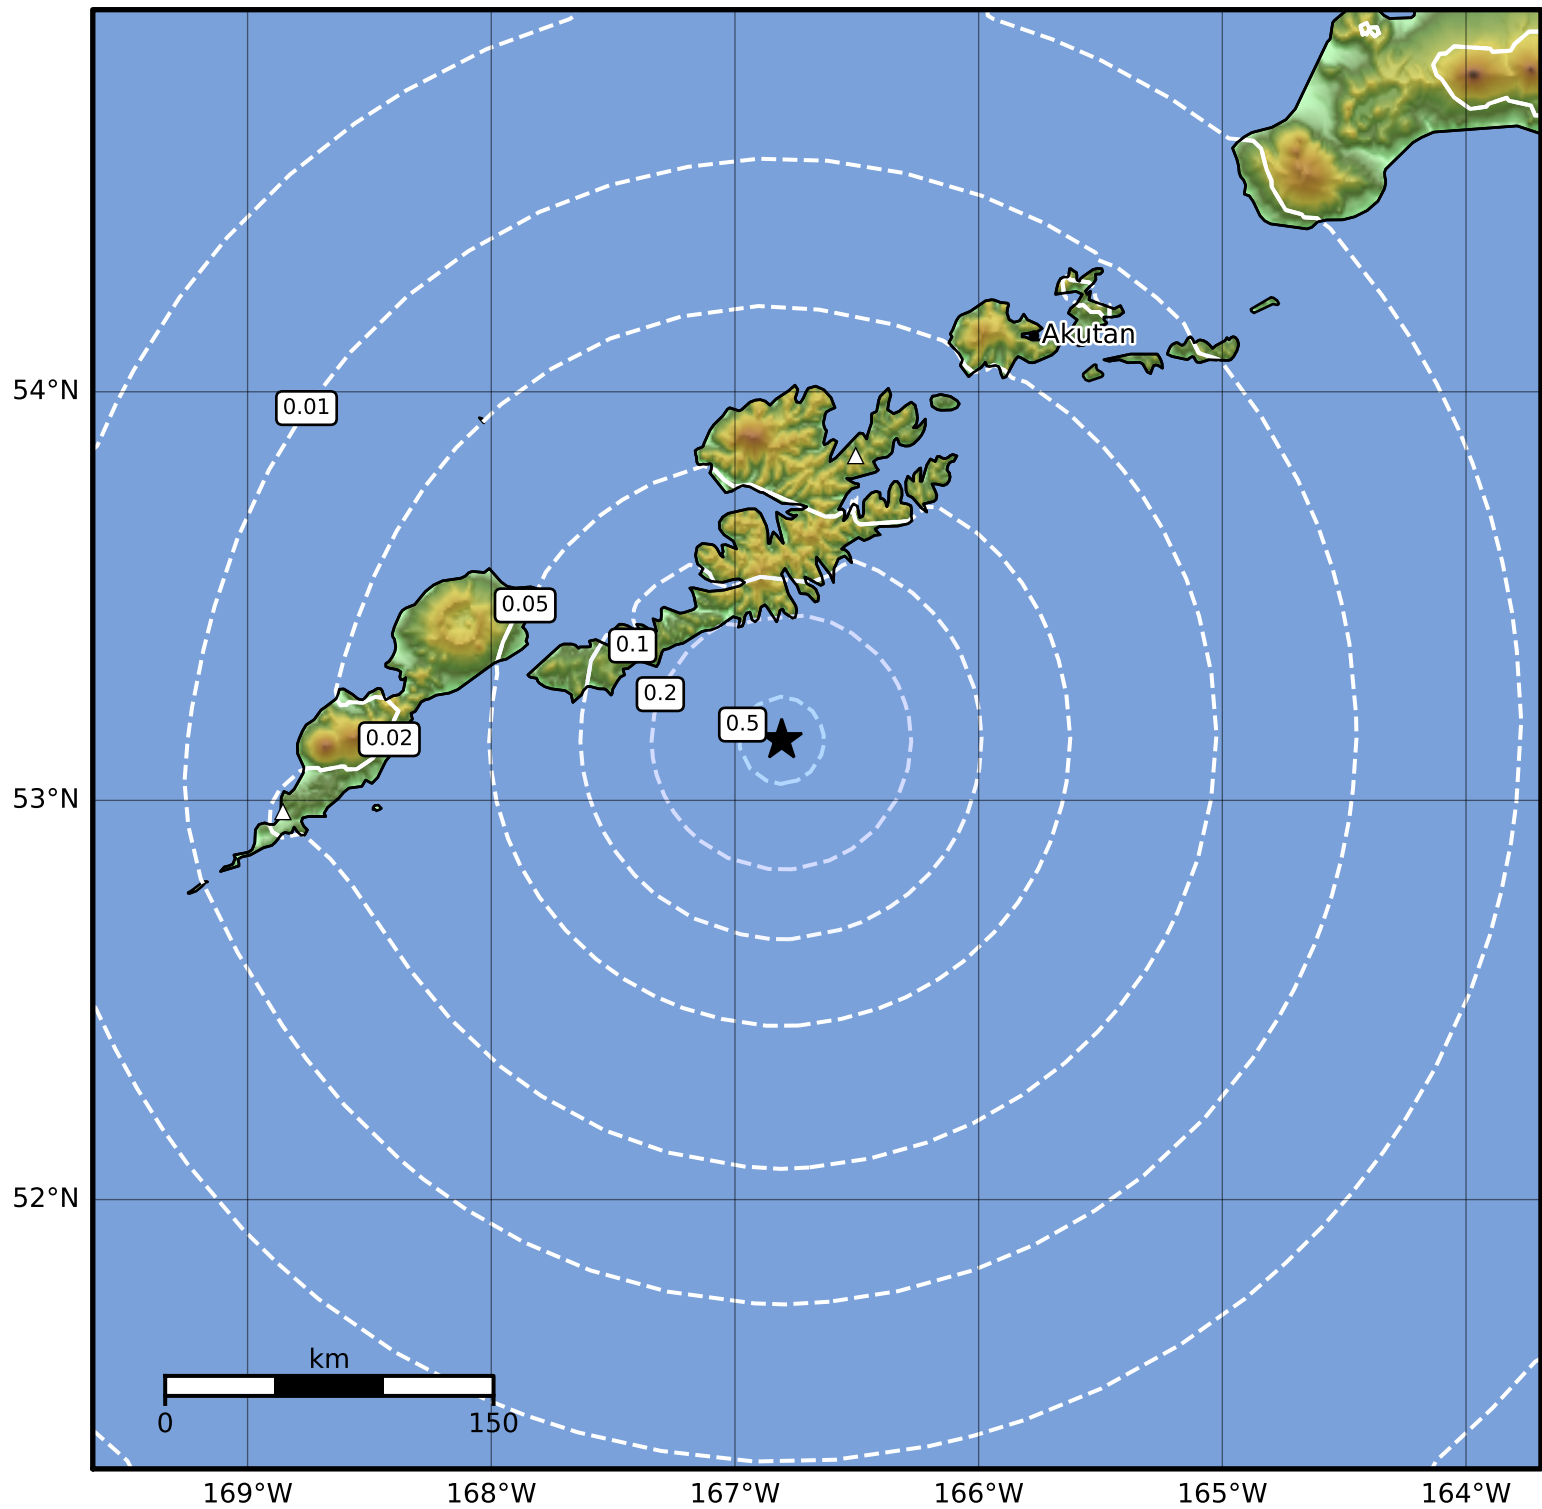

0.3 Second Peak Spectral Acceleration Map Alaska Earthquake Center
 ShakeMap: 82 km (51 miles) SSW of Unalaska
 Apr 14, 2024 03:58:03 UTC M3.8 N53.15 W166.81 Depth: 25.4km ID:ak0244tpk6q6

SA(0.3) (%g)	0.1	0.2	0.5	1	2	5	10	20	50	100	200
---------------------	------------	------------	------------	----------	----------	----------	-----------	-----------	-----------	------------	------------

Scale based on Worden et al. (2012)

Version 1: Processed 2024-04-14T05:53:24Z

△ Seismic Instrument ○ Reported Intensity

★ Epicenter