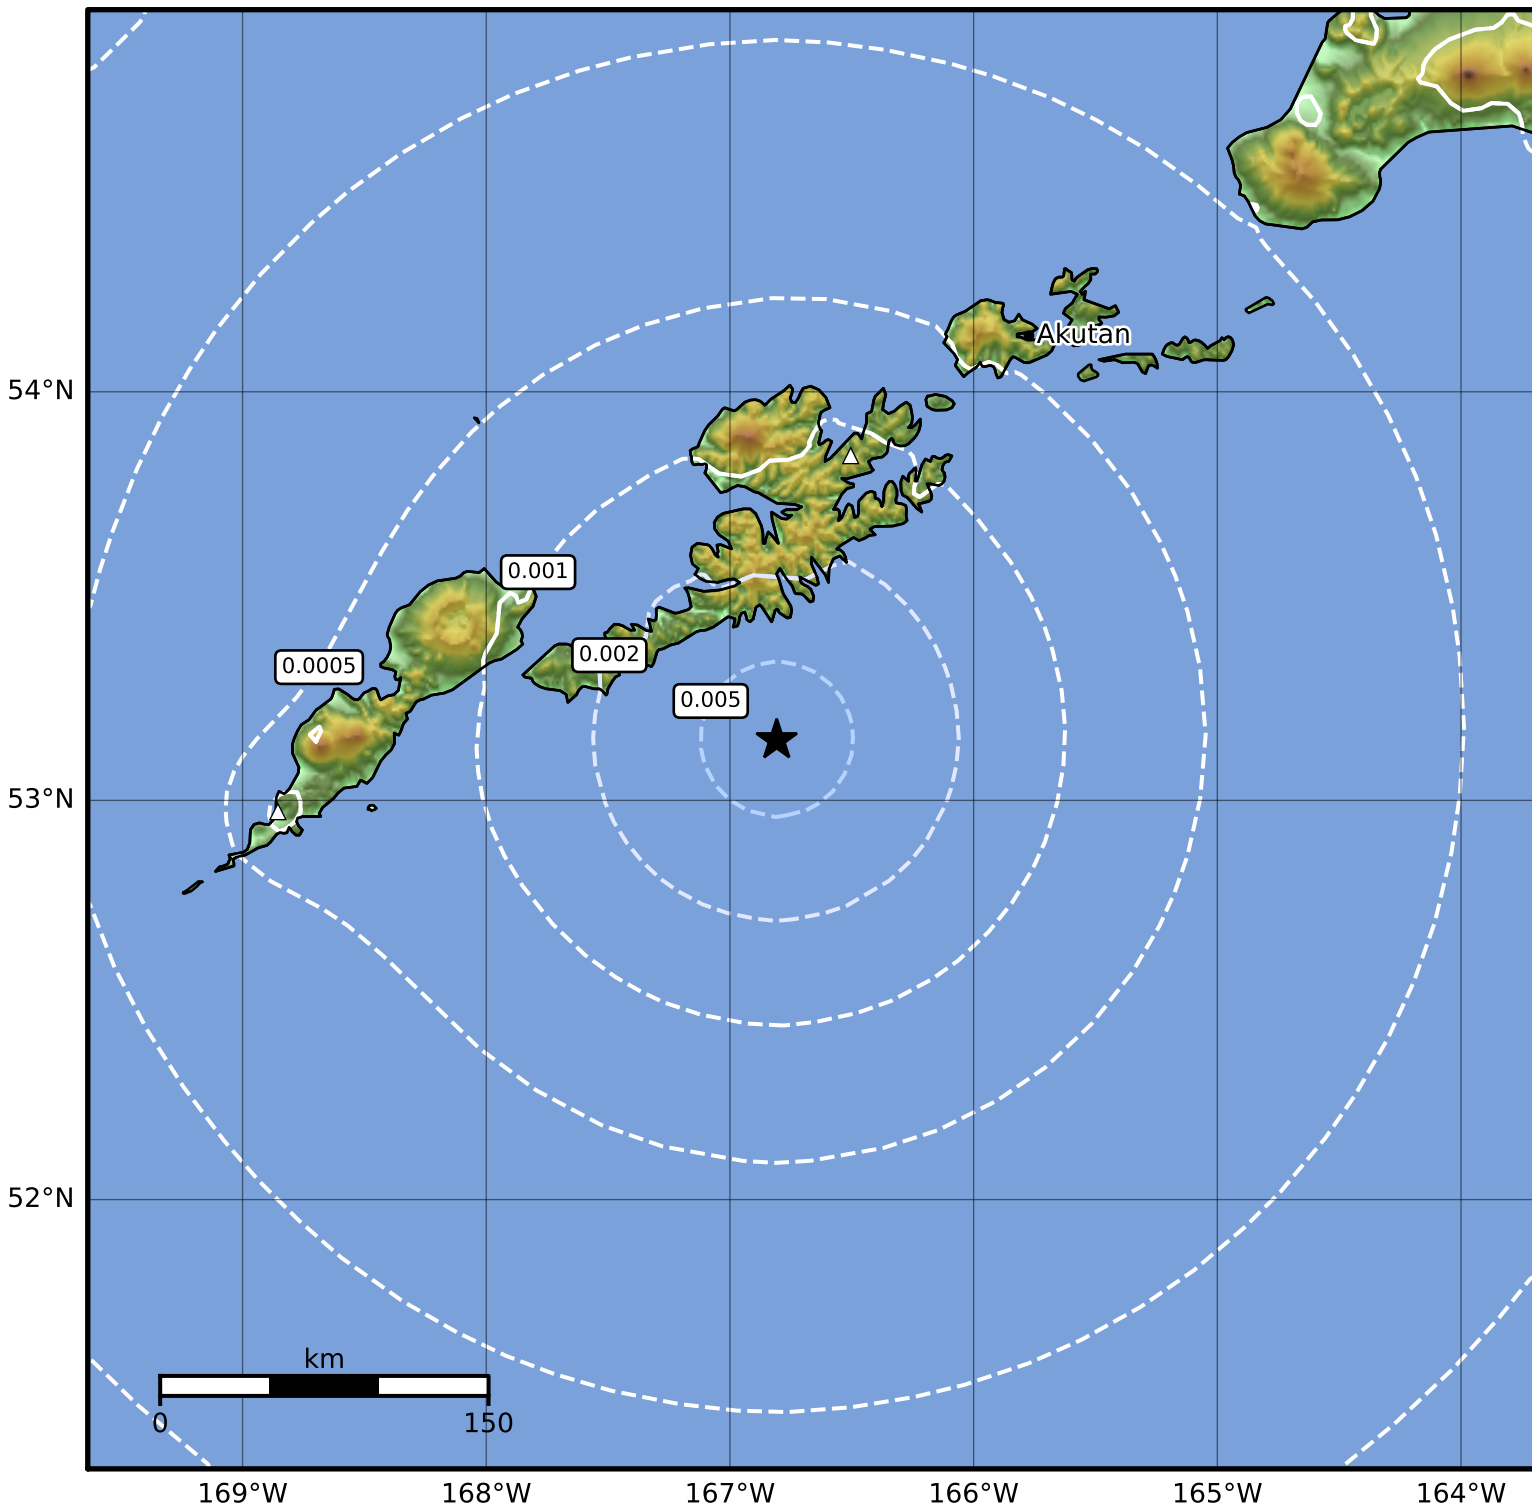

3.0 Second Peak Spectral Acceleration Map Alaska Earthquake Center
 ShakeMap: 82 km (51 miles) SSW of Unalaska
 Apr 14, 2024 03:58:03 UTC M3.8 N53.15 W166.81 Depth: 25.4km ID:ak0244tpk6q6

Scale based on Worden et al. (2012)

Version 1: Processed 2024-04-14T05:53:24Z

△ Seismic Instrument ○ Reported Intensity

★ Epicenter