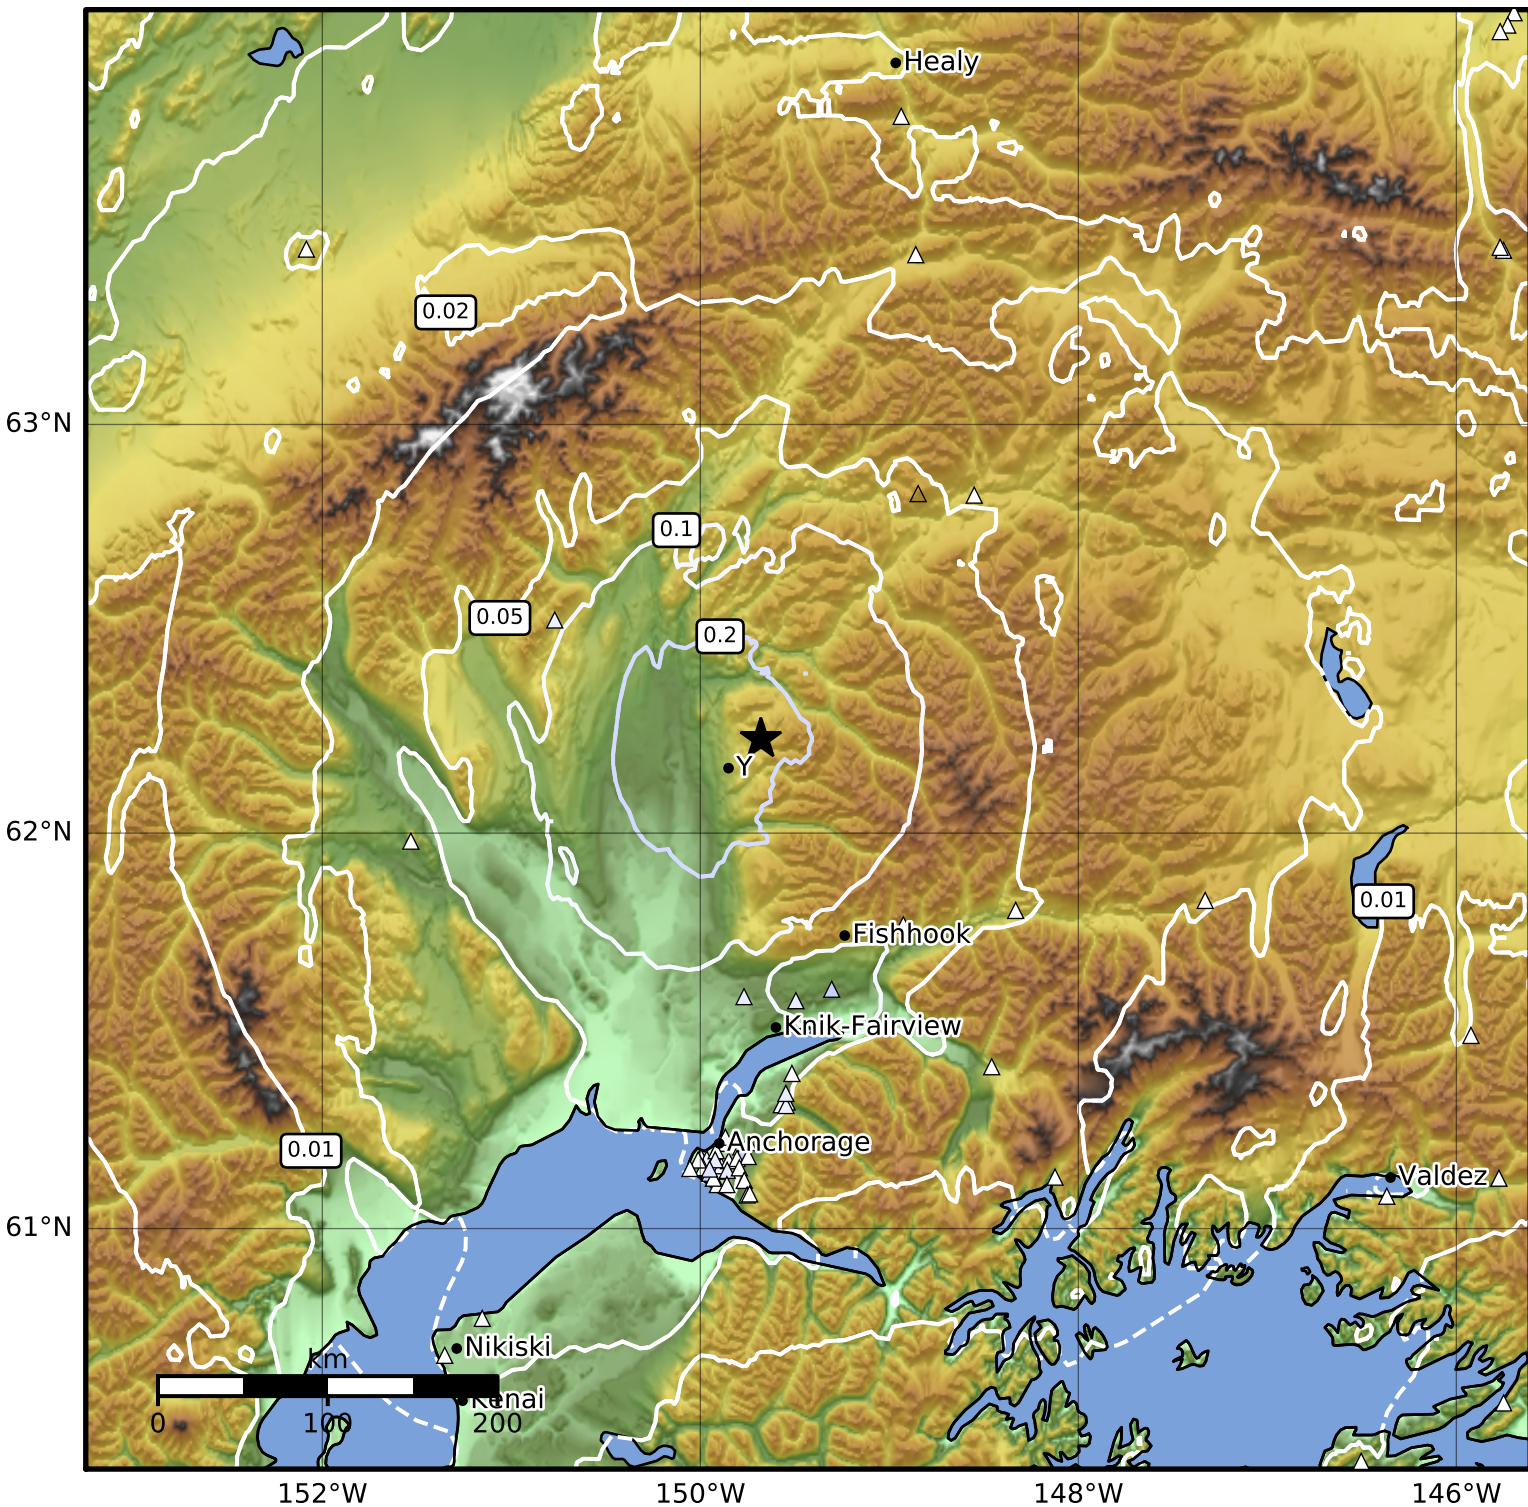

0.3 Second Peak Spectral Acceleration Map Alaska Earthquake Center  
 ShakeMap: 24 km (15 miles) ESE of Talkeetna  
 Apr 18, 2024 20:31:48 UTC M3.6 N62.23 W149.68 Depth: 45.1km ID:ak02450lo8sv

SA(0.3) (%g)	0.1	0.2	0.5	1	2	5	10	20	50	100	200
--------------	-----	-----	-----	---	---	---	----	----	----	-----	-----

Scale based on Worden et al. (2012)

Version 2: Processed 2024-04-18T22:09:48Z

△ Seismic Instrument ○ Reported Intensity

★ Epicenter