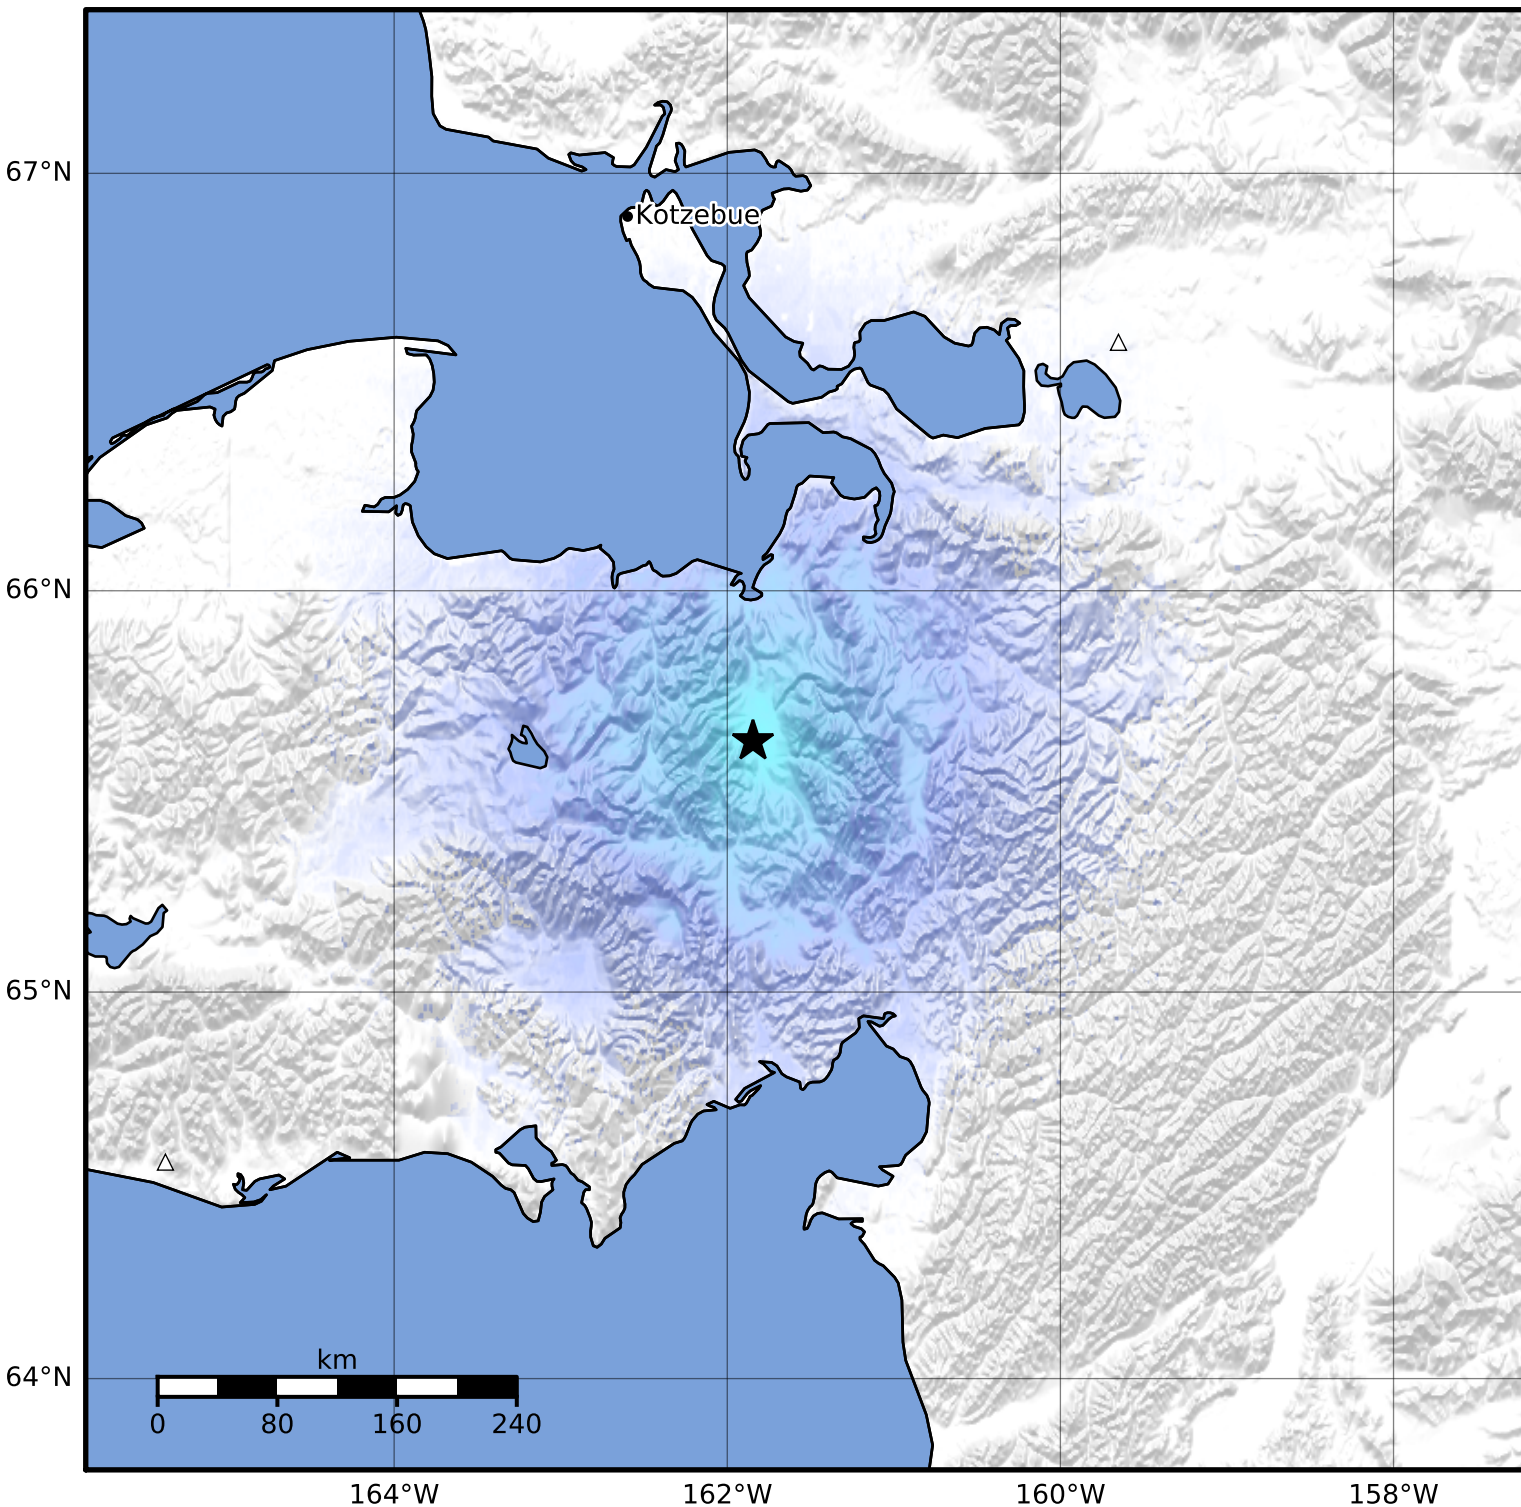

Macroseismic Intensity Map Alaska Earthquake Center
 ShakeMap: 63 km (39 miles) SE of Deering
 Apr 19, 2024 12:41:46 UTC M4.0 N65.63 W161.85 Depth: 18.4km ID:ak024524i9ge

SHAKING	Not felt	Weak	Light	Moderate	Strong	Very strong	Severe	Violent	Extreme
DAMAGE	None	None	None	Very light	Light	Moderate	Moderate/heavy	Heavy	Very heavy
PGA(%g)	<0.0464	0.297	2.76	6.2	11.5	21.5	40.1	74.7	>139
PGV(cm/s)	<0.0215	0.135	1.41	4.65	9.64	20	41.4	85.8	>178
INTENSITY	I	II-III	IV	V	VI	VII	VIII	IX	X+

Scale based on Worden et al. (2012)

Version 2: Processed 2024-04-19T12:52:50Z

△ Seismic Instrument ○ Reported Intensity

★ Epicenter