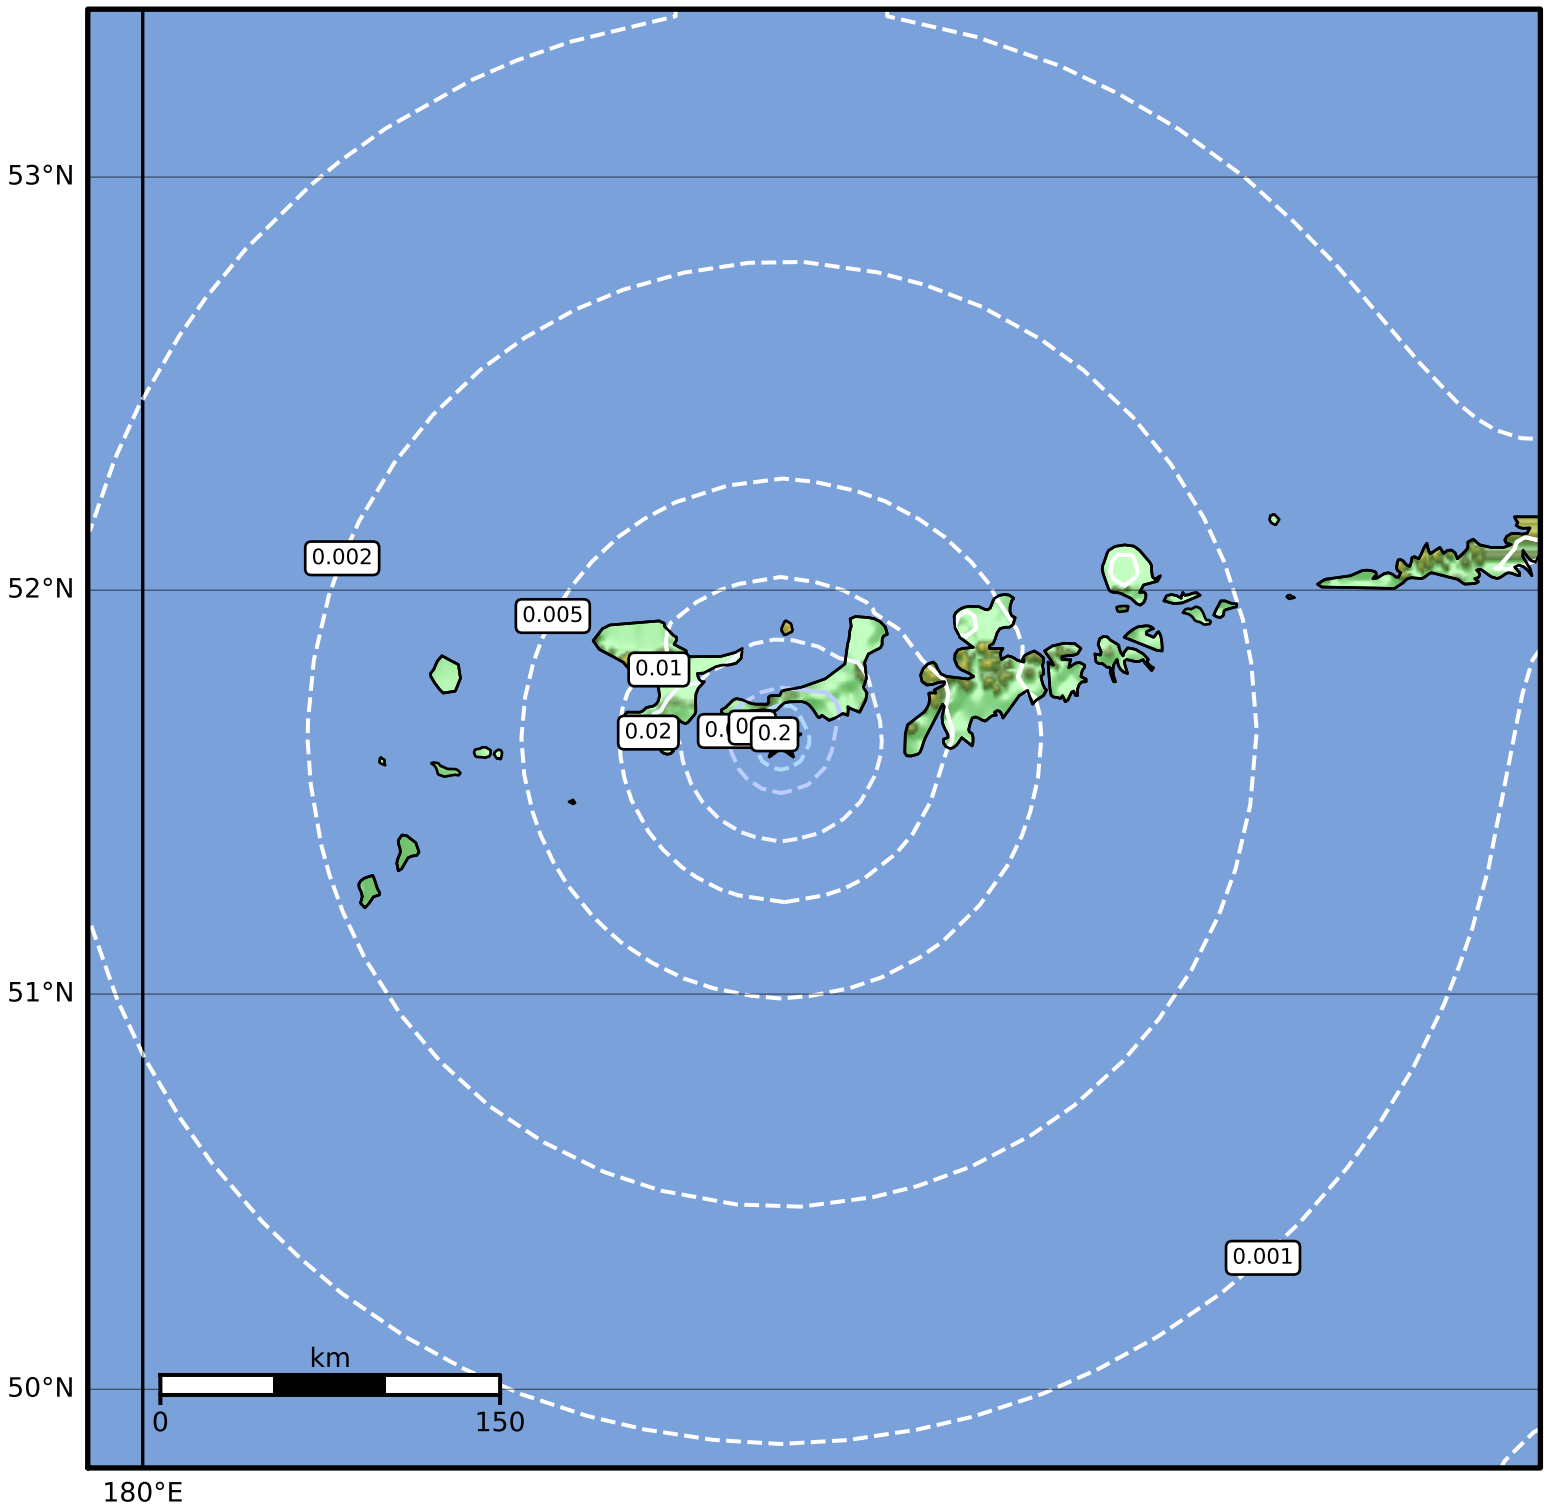

1.0 Second Peak Spectral Acceleration Map Alaska Earthquake Center
 ShakeMap: 62 km (39 miles) WSW of Adak
 Apr 20, 2024 06:33:47 UTC M3.6 N51.63 W177.47 Depth: 2.5km ID:ak02453ofaqv

SA(1.0) (%g)	0.1	0.2	0.5	1	2	5	10	20	50	100	200
--------------	-----	-----	-----	---	---	---	----	----	----	-----	-----

Scale based on Worden et al. (2012)

Version 1: Processed 2024-04-20T06:36:51Z

△ Seismic Instrument ○ Reported Intensity

★ Epicenter