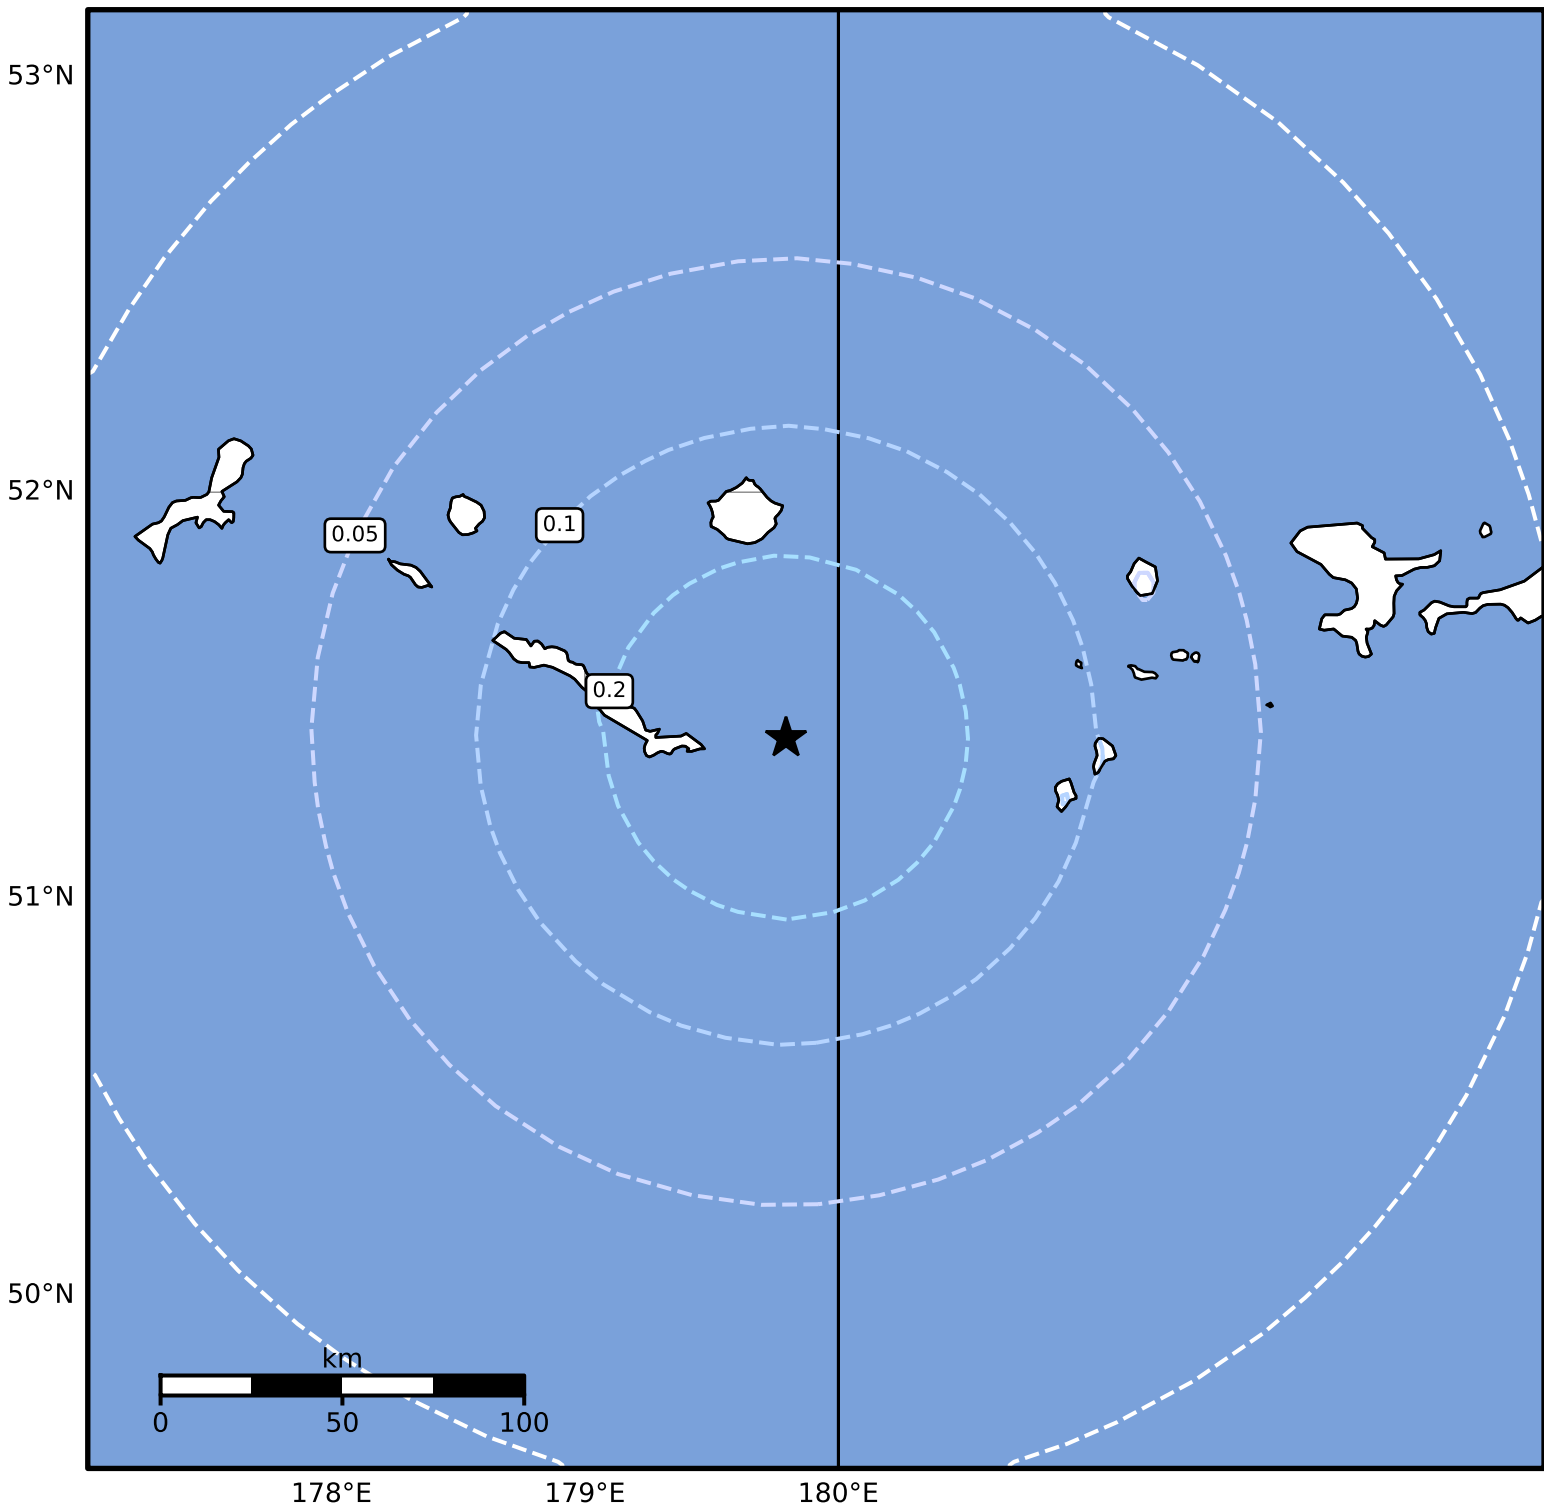

Peak Ground Velocity Map Alaska Earthquake Center
ShakeMap: 57 km (35 miles) ESE of Amchitka
Apr 27, 2024 04:42:59 UTC M4.8 N51.40 E179.79 Depth: 38.5km ID:ak0245f81tcq

Scale based on Worden et al. (2012)

Version 2: Processed 2024-04-27T04:55:09Z

△ Seismic Instrument ○ Reported Intensity

★ Epicenter