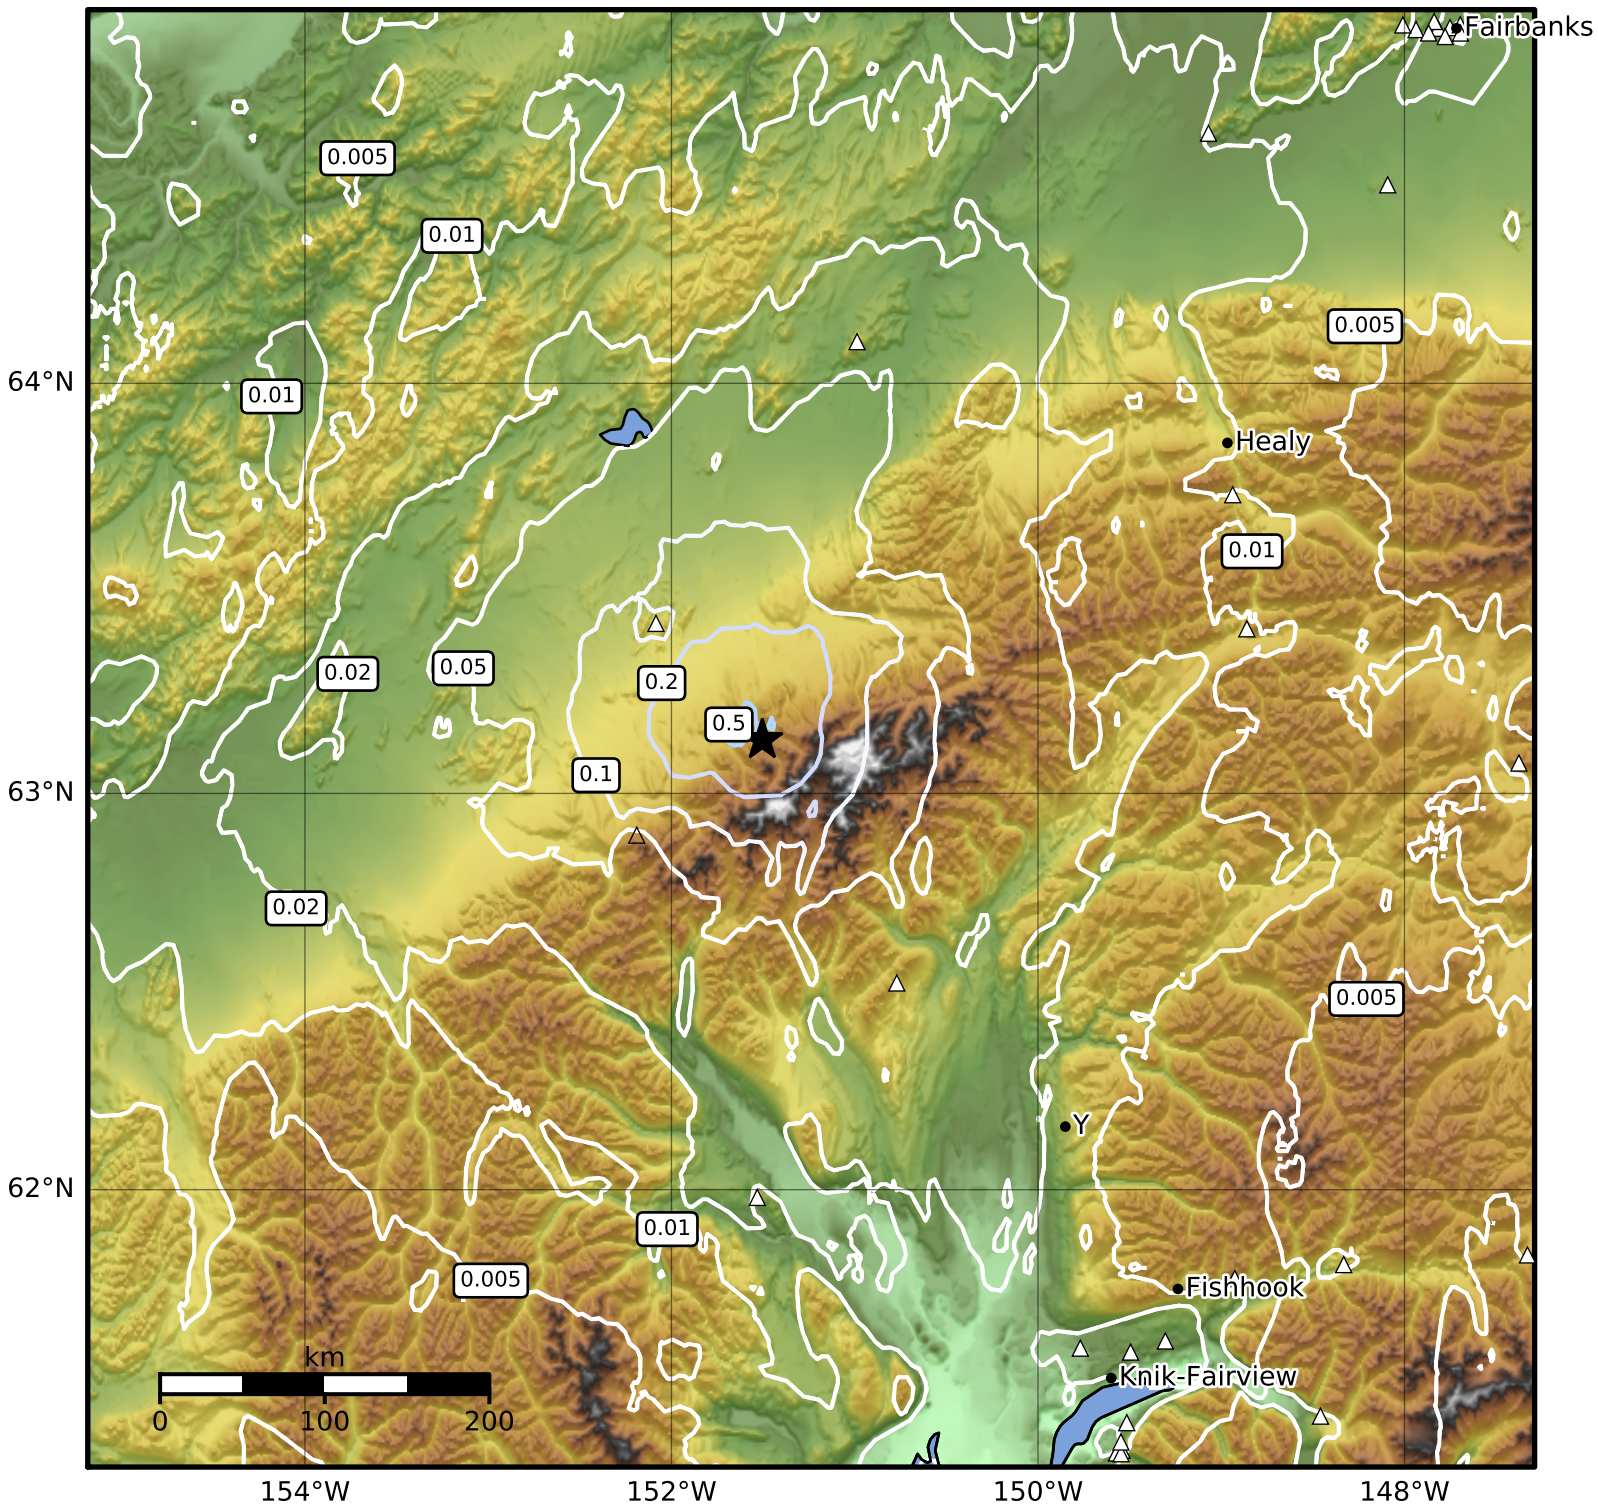

0.3 Second Peak Spectral Acceleration Map Alaska Earthquake Center
 ShakeMap: 51 km (32 miles) SSW of Kantishna
 Jan 04, 2024 09:54:15 UTC M3.5 N63.13 W151.50 Depth: 13.1km ID:ak0246rtw8j

SA(0.3) (%g)	0.1	0.2	0.5	1	2	5	10	20	50	100	200
--------------	-----	-----	-----	---	---	---	----	----	----	-----	-----

Scale based on Worden et al. (2012)

Version 2: Processed 2024-01-04T17:10:52Z

△ Seismic Instrument ○ Reported Intensity

★ Epicenter