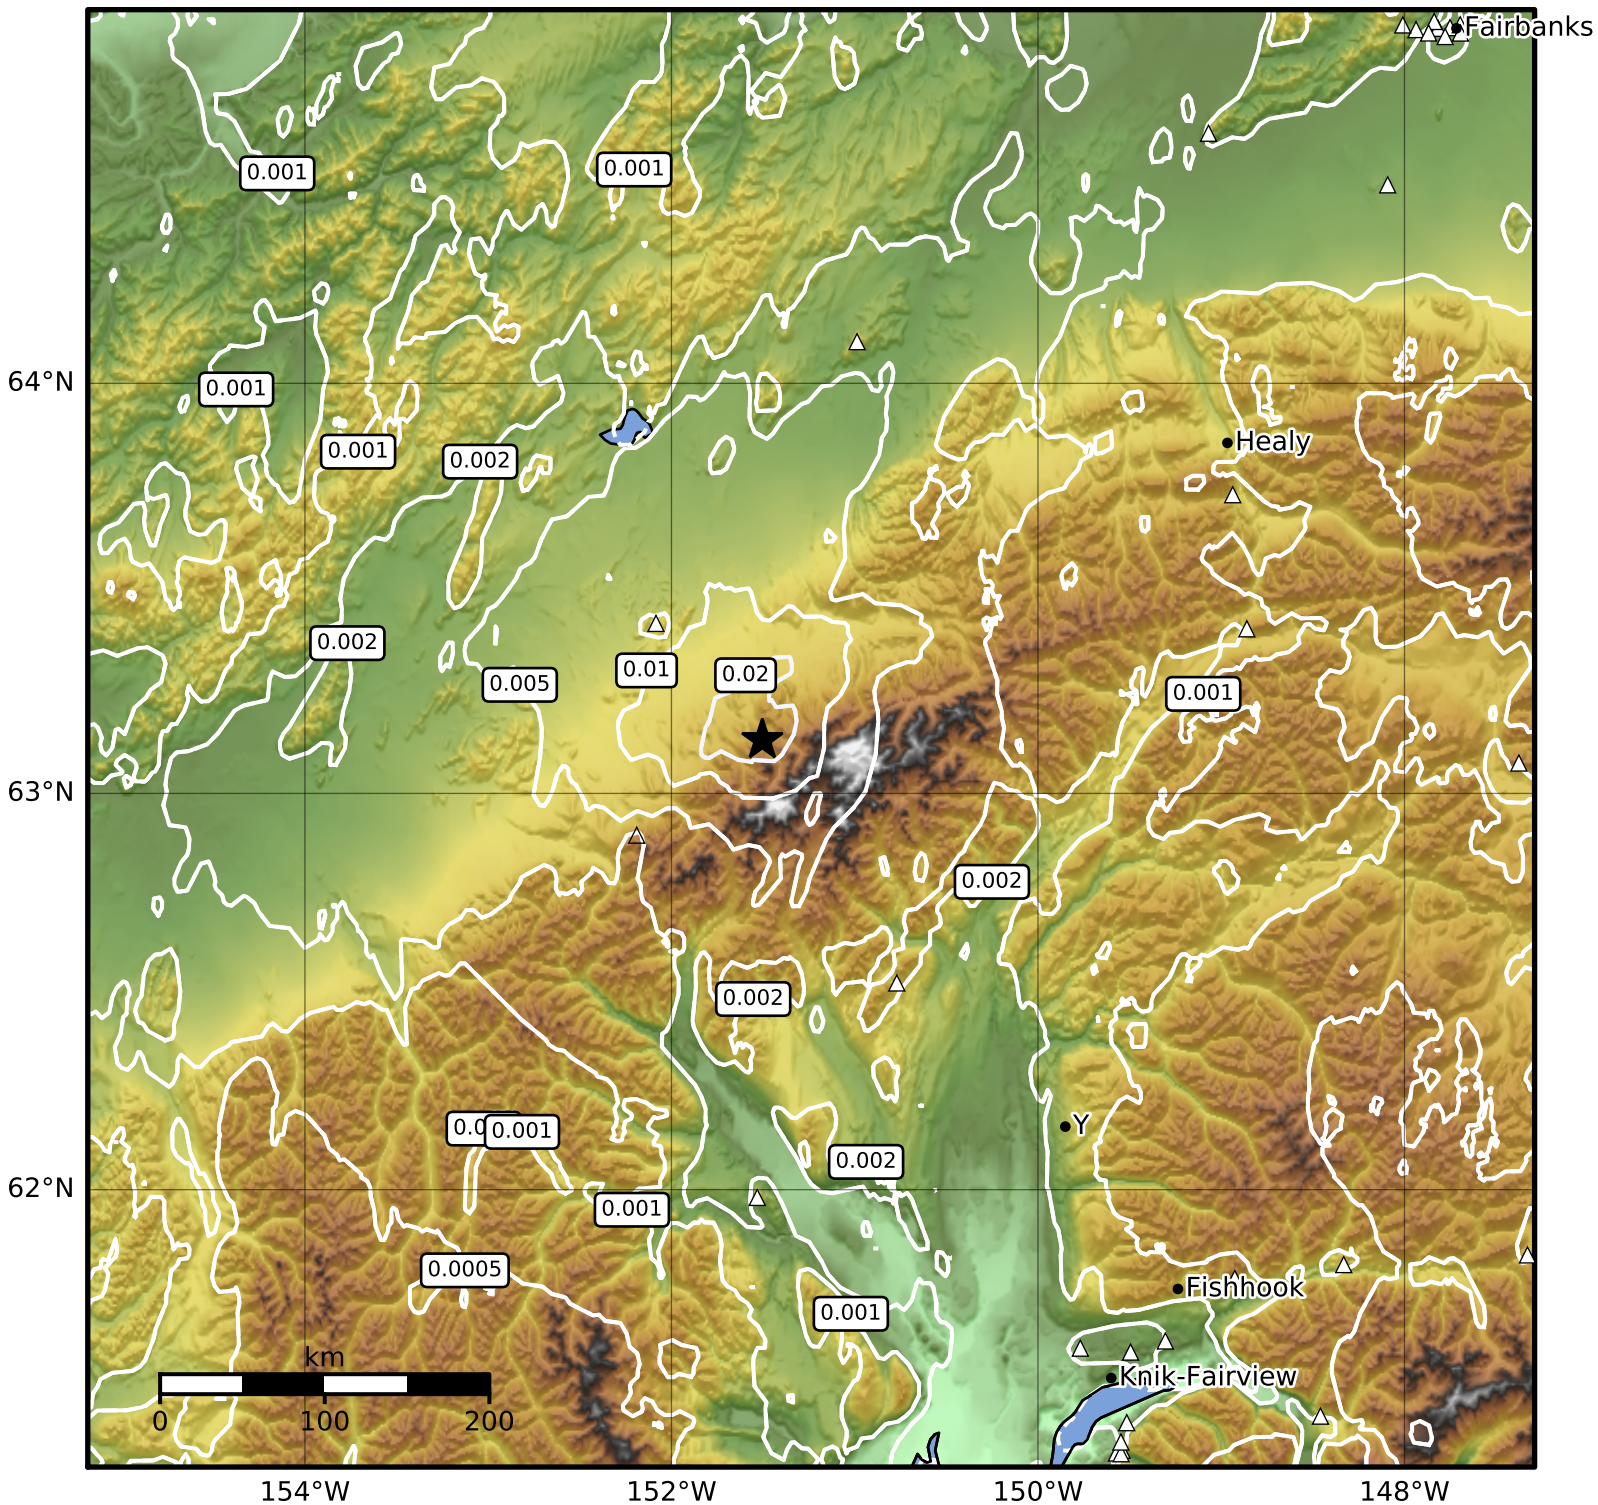

1.0 Second Peak Spectral Acceleration Map Alaska Earthquake Center
 ShakeMap: 51 km (32 miles) SSW of Kantishna
 Jan 04, 2024 09:54:15 UTC M3.5 N63.13 W151.50 Depth: 13.1km ID:ak0246rtw8j

Scale based on Worden et al. (2012)

Version 2: Processed 2024-01-04T17:10:52Z

△ Seismic Instrument ○ Reported Intensity

★ Epicenter