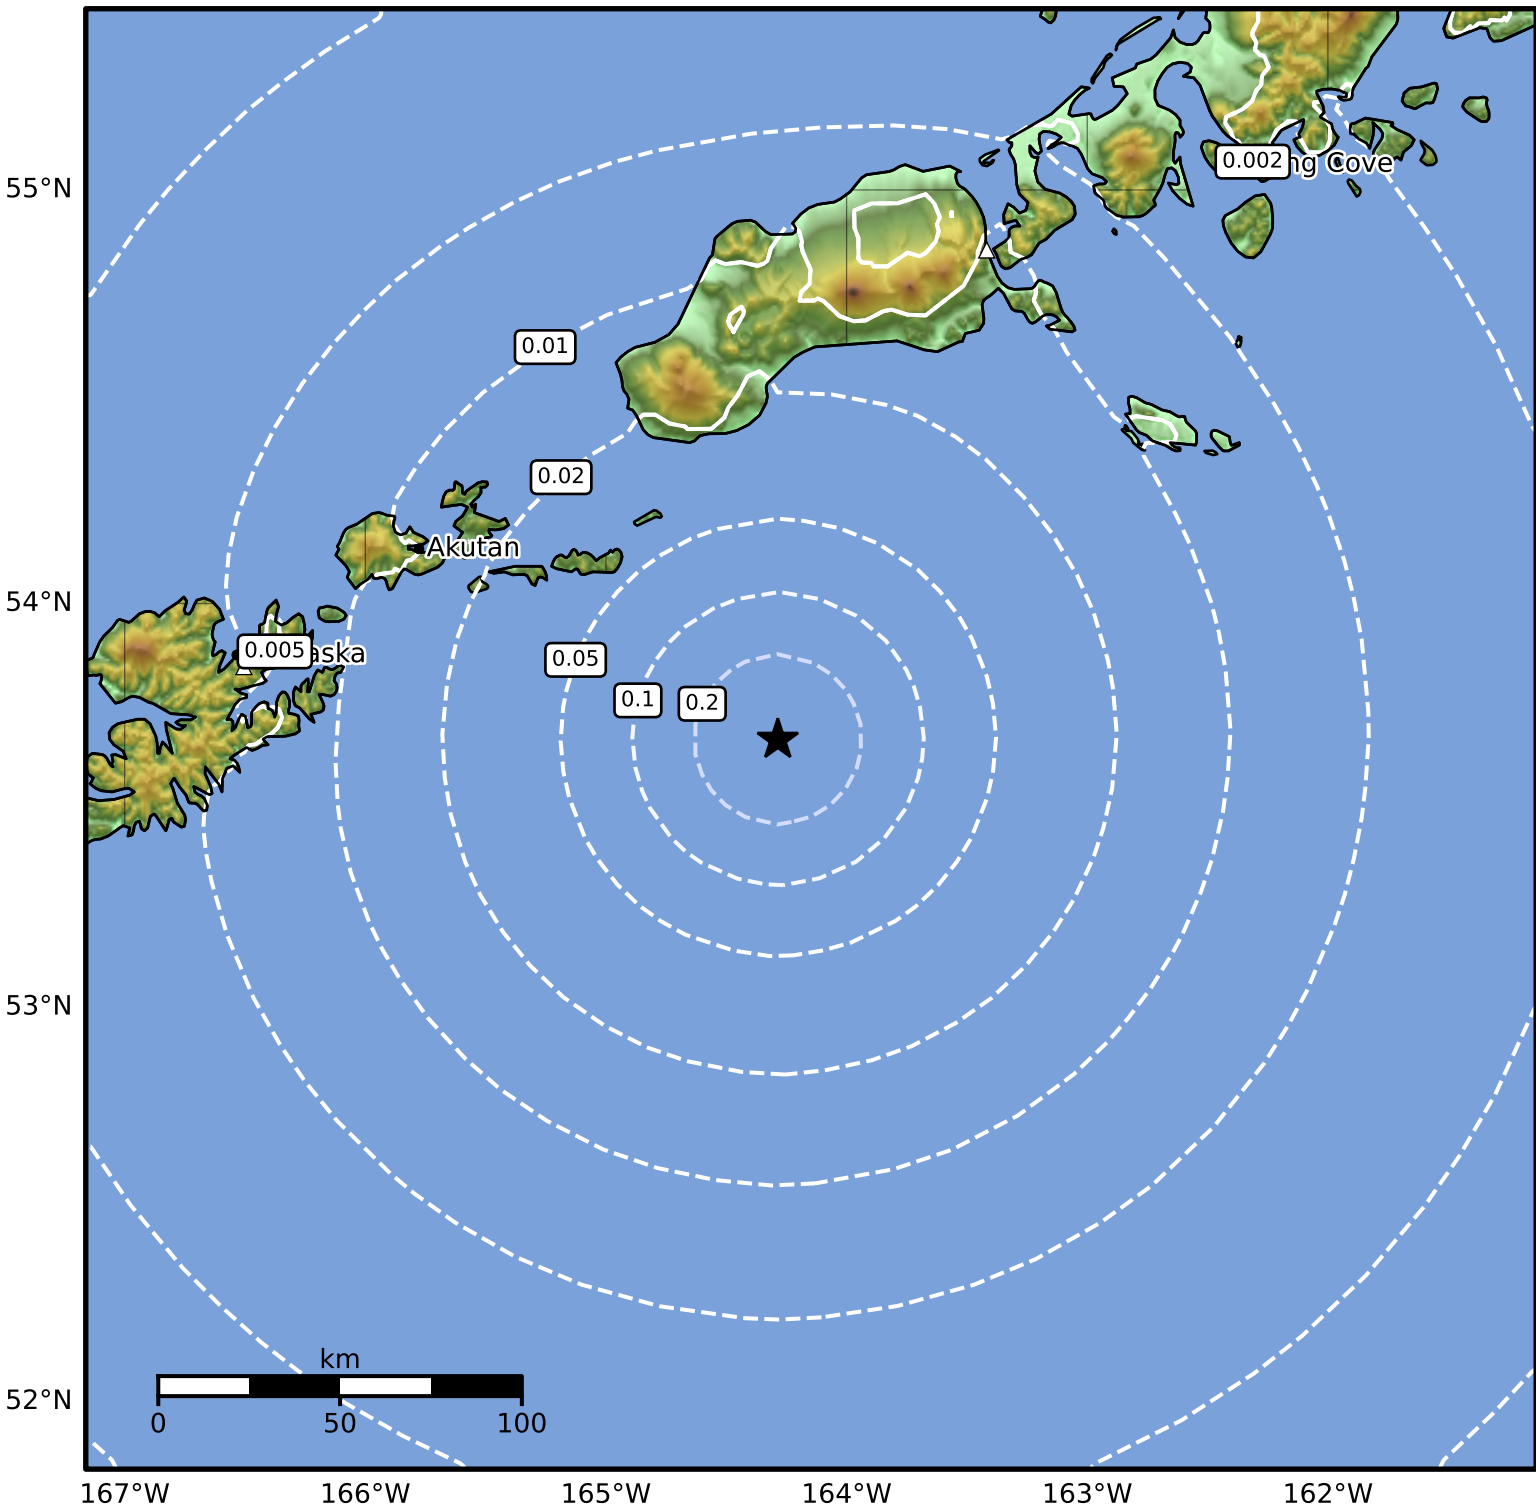

0.3 Second Peak Spectral Acceleration Map Alaska Earthquake Center
 ShakeMap: 110 km (68 miles) ESE of Akutan
 Jul 28, 2024 04:10:52 UTC M3.5 N53.67 W164.29 Depth: 24.9km ID:ak0249ndav2j

SA(0.3) (%g)	0.1	0.2	0.5	1	2	5	10	20	50	100	200
---------------------	------------	------------	------------	----------	----------	----------	-----------	-----------	-----------	------------	------------

Scale based on Worden et al. (2012)

Version 1: Processed 2024-07-28T04:14:17Z

△ Seismic Instrument ○ Reported Intensity

★ Epicenter