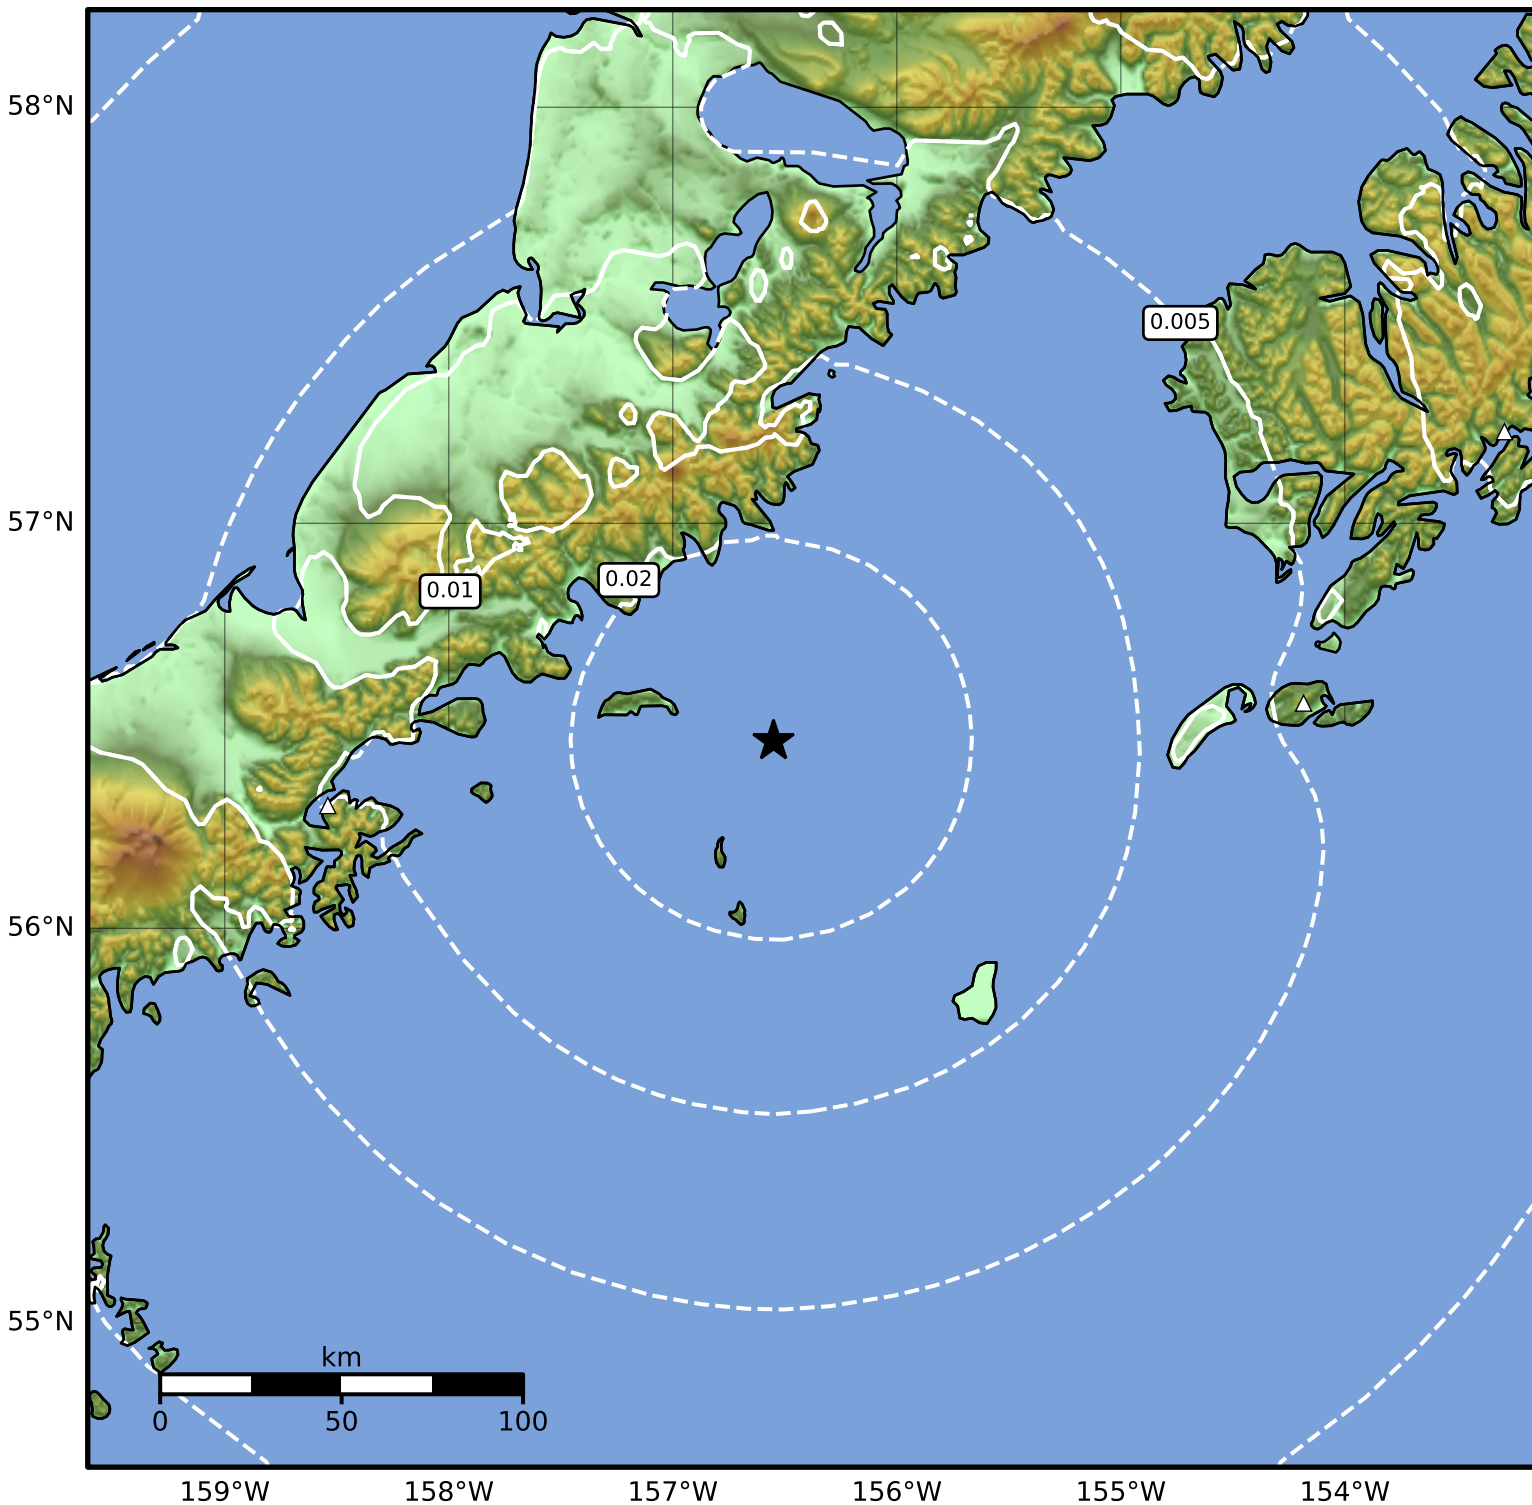

Peak Ground Velocity Map Alaska Earthquake Center
ShakeMap: 116 km (72 miles) E of Chignik
Aug 11, 2024 18:21:46 UTC M3.5 N56.47 W156.55 Depth: 71.3km ID:ak024aar8573

Scale based on Worden et al. (2012)

Version 1: Processed 2024-08-11T18:25:05Z

△ Seismic Instrument ○ Reported Intensity

★ Epicenter