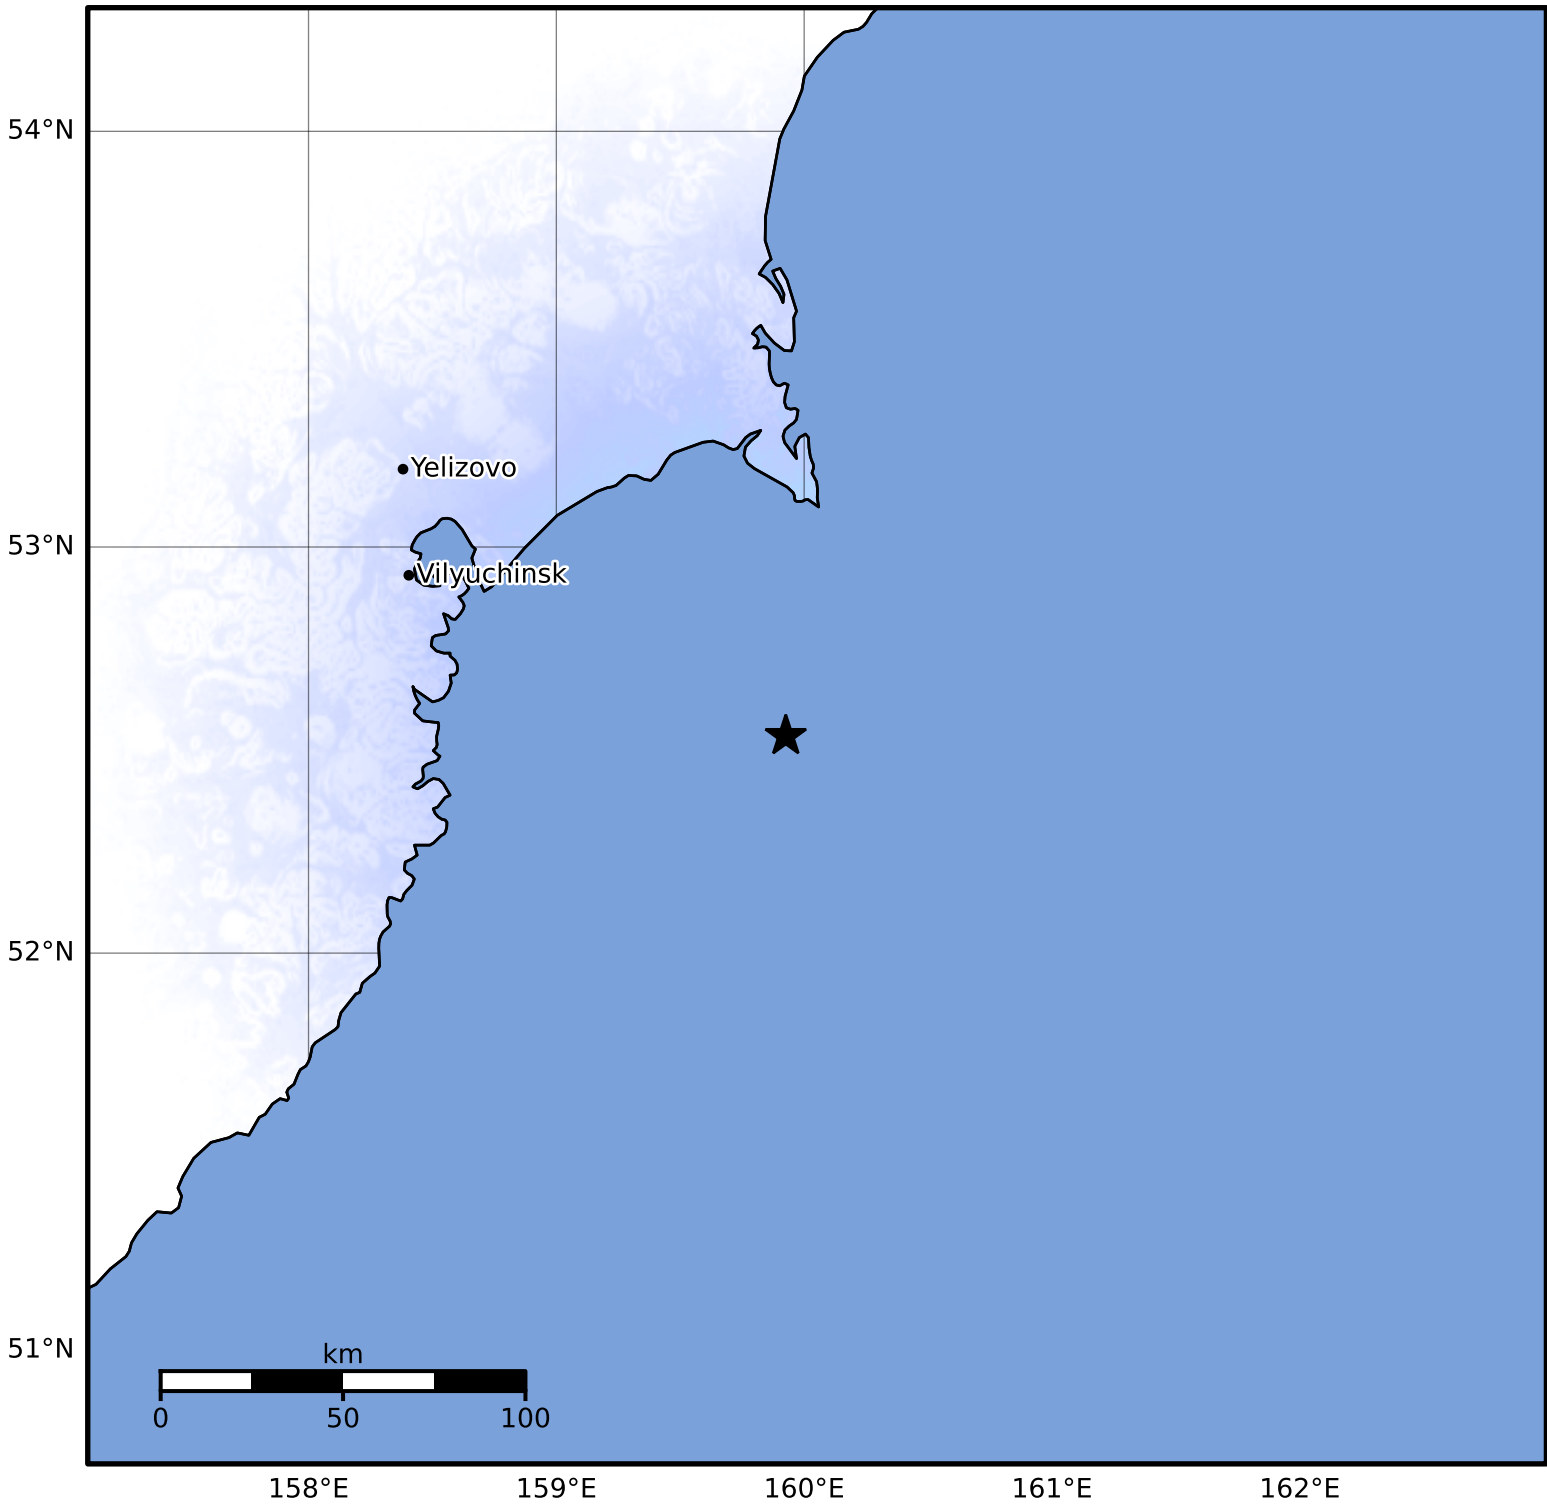

Macroseismic Intensity Map Alaska Earthquake Center
 ShakeMap: 113 km (70 miles) SE of Petropavlovsk, Kamchatka
 Aug 17, 2024 19:10:27 UTC M4.5 N52.54 E159.93 Depth: 24.1km ID:ak024ako4g

SHAKING	Not felt	Weak	Light	Moderate	Strong	Very strong	Severe	Violent	Extreme
DAMAGE	None	None	None	Very light	Light	Moderate	Moderate/heavy	Heavy	Very heavy
PGA(%g)	<0.0464	0.297	2.76	6.2	11.5	21.5	40.1	74.7	>139
PGV(cm/s)	<0.0215	0.135	1.41	4.65	9.64	20	41.4	85.8	>178
INTENSITY	I	II-III	IV	V	VI	VII	VIII	IX	X+

Scale based on Worden et al. (2012)

Version 1: Processed 2024-08-17T19:16:41Z

△ Seismic Instrument ○ Reported Intensity

★ Epicenter